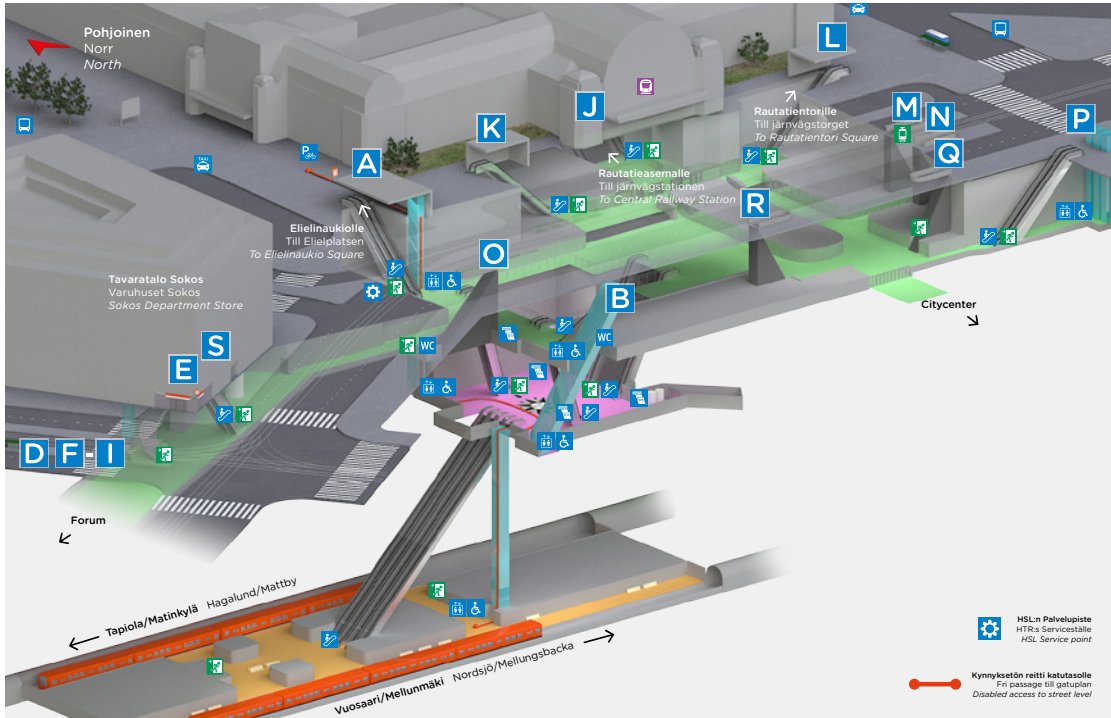

Kerros Plan Floor

Asematunneli Stationstunnel Station tunnel

-1

Kompassitaso Kompassplanet Compass level

-2

Laituritaso Plattformsplan Platform level

-3