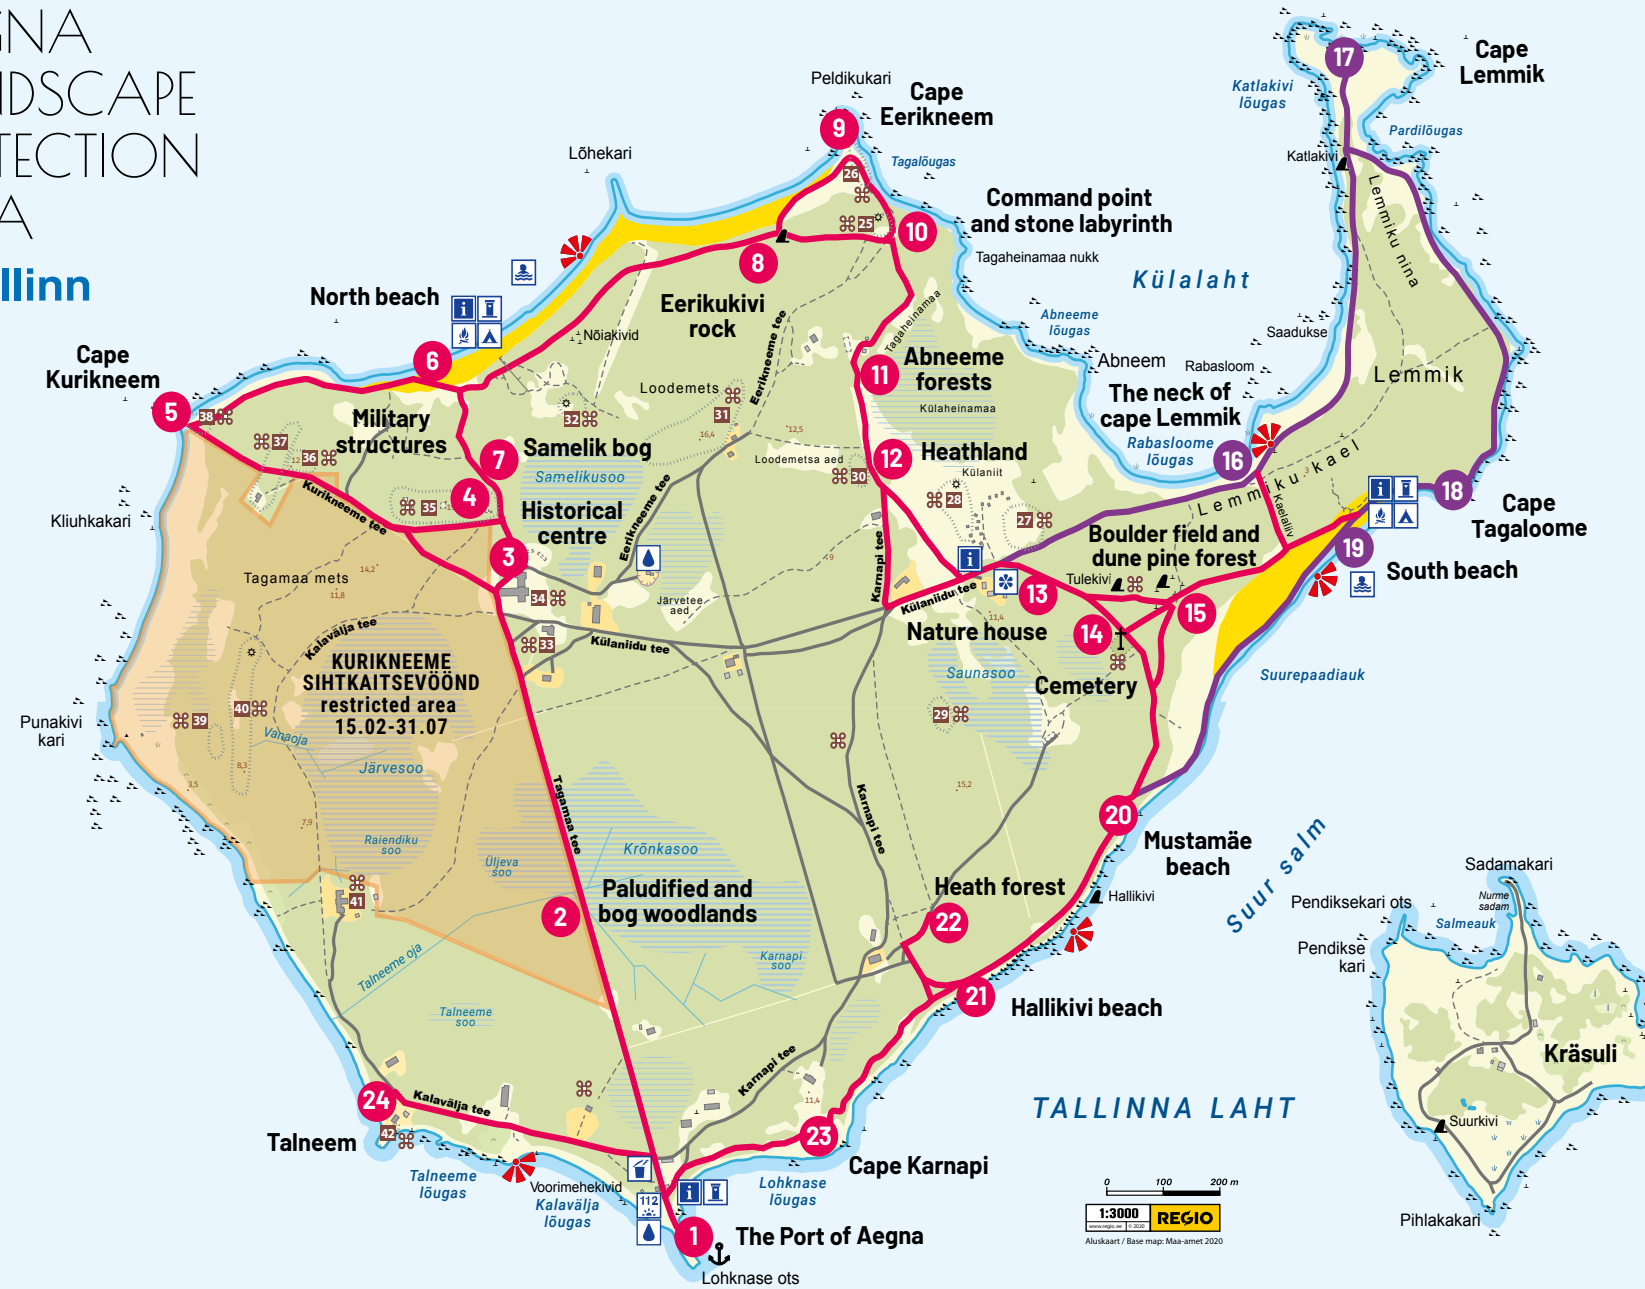

AEGNA LANDSCAPE PROTECTION AREA

LEGEND

- 1 **AEGNA HIKING TRAIL**
ca 6 km
- 16 **LEMMIKU HIKING TRAIL**
ca 3 km
- Historical military object
- Heritage under state protection
- Location of the map
- Beach
- Tenting place
- Picnic place
- Dry closet
- Aegna Nature House
- Eating
- Accommodation
- Waste house
- Water intake
- The Volunteer Reserve Rescue Team
- Scenic view
- Port
- Erratic boulder
- Rocky beach, stone
- Sandy beach
- Restricted area during 15.02-31.07
- 15,2 Spot height above sea level in metres