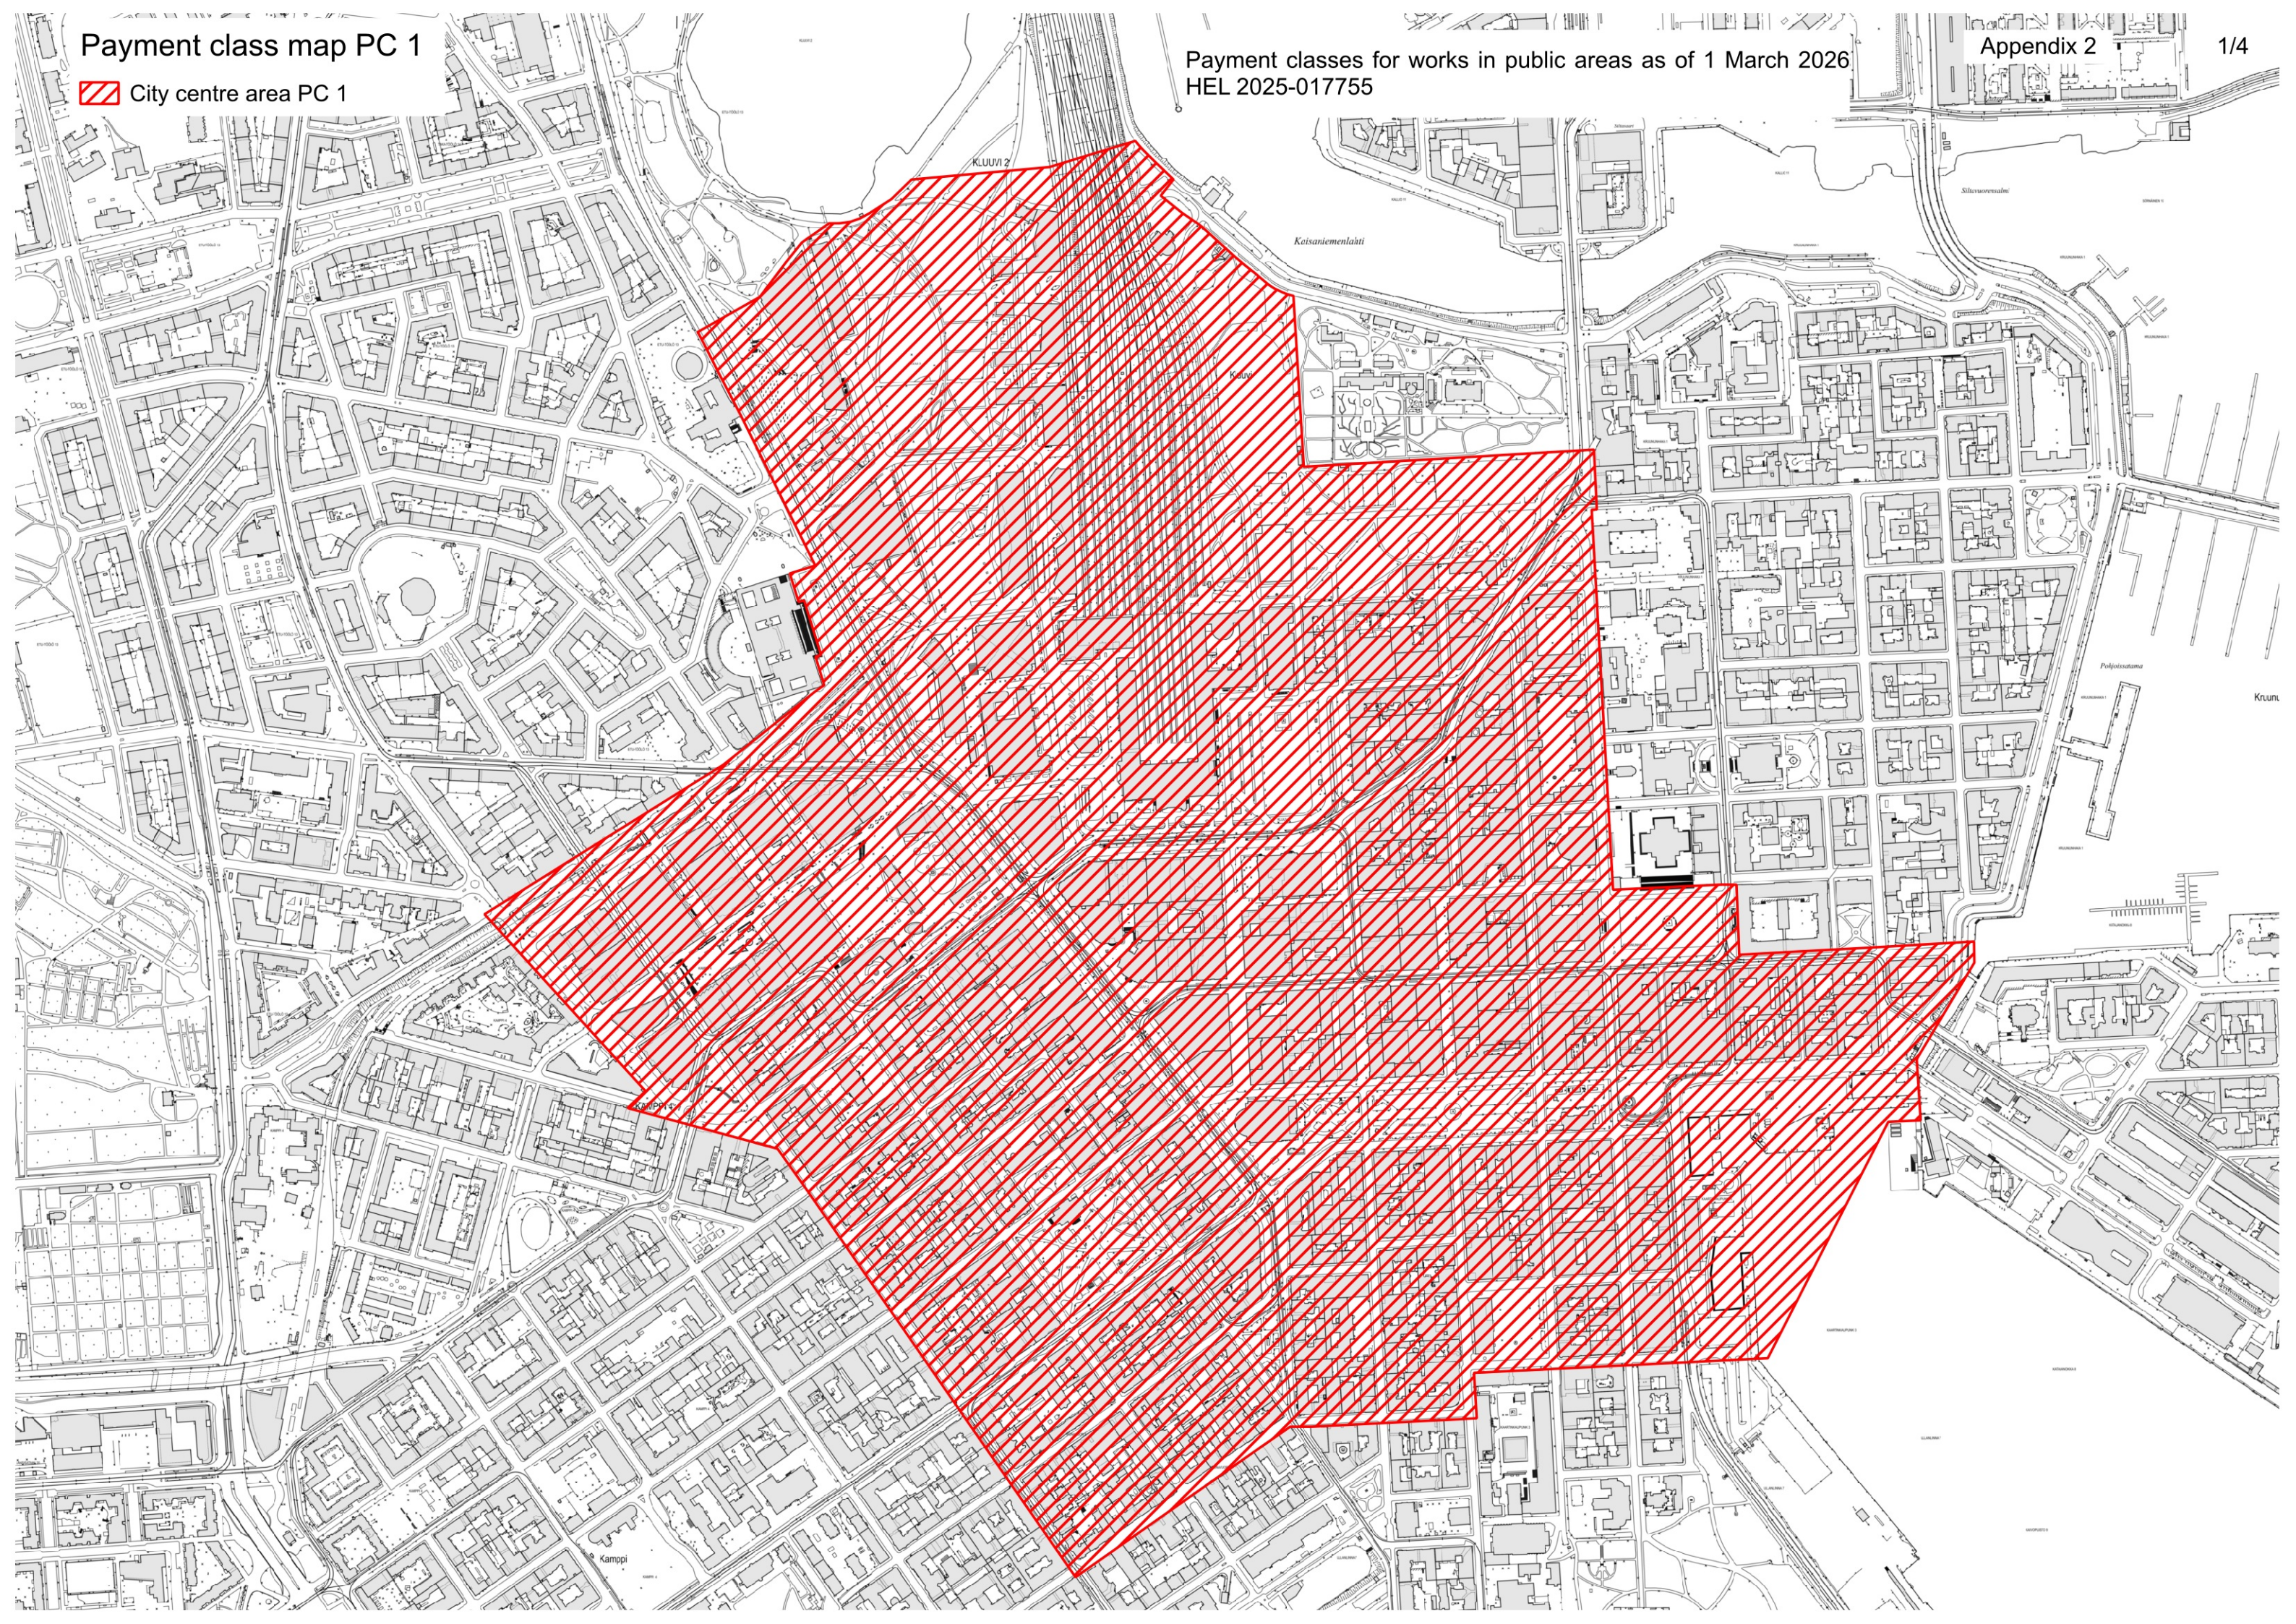

Payment class map PC 1

 City centre area PC 1

Payment classes for works in public areas as of 1 March 2026
HEL 2025-017755

Payment class map PC 2 cycling

- Prioritised cycling trunk routes PC 2
- Main cycling routes PC2

Payment class map PC2 busy routes

- Tram routes PC2
- Key public transport routes PC2
- Traffic routes designated as busy PC2

Payment class map PC3 and PC4

 Helsinki peninsula PC3

Street areas in the public area register

 Street areas PC3

 Street areas PC4

 Under construction or not maintained by the City

Green areas in the public area register

 Green areas PC3

 Green areas PC4