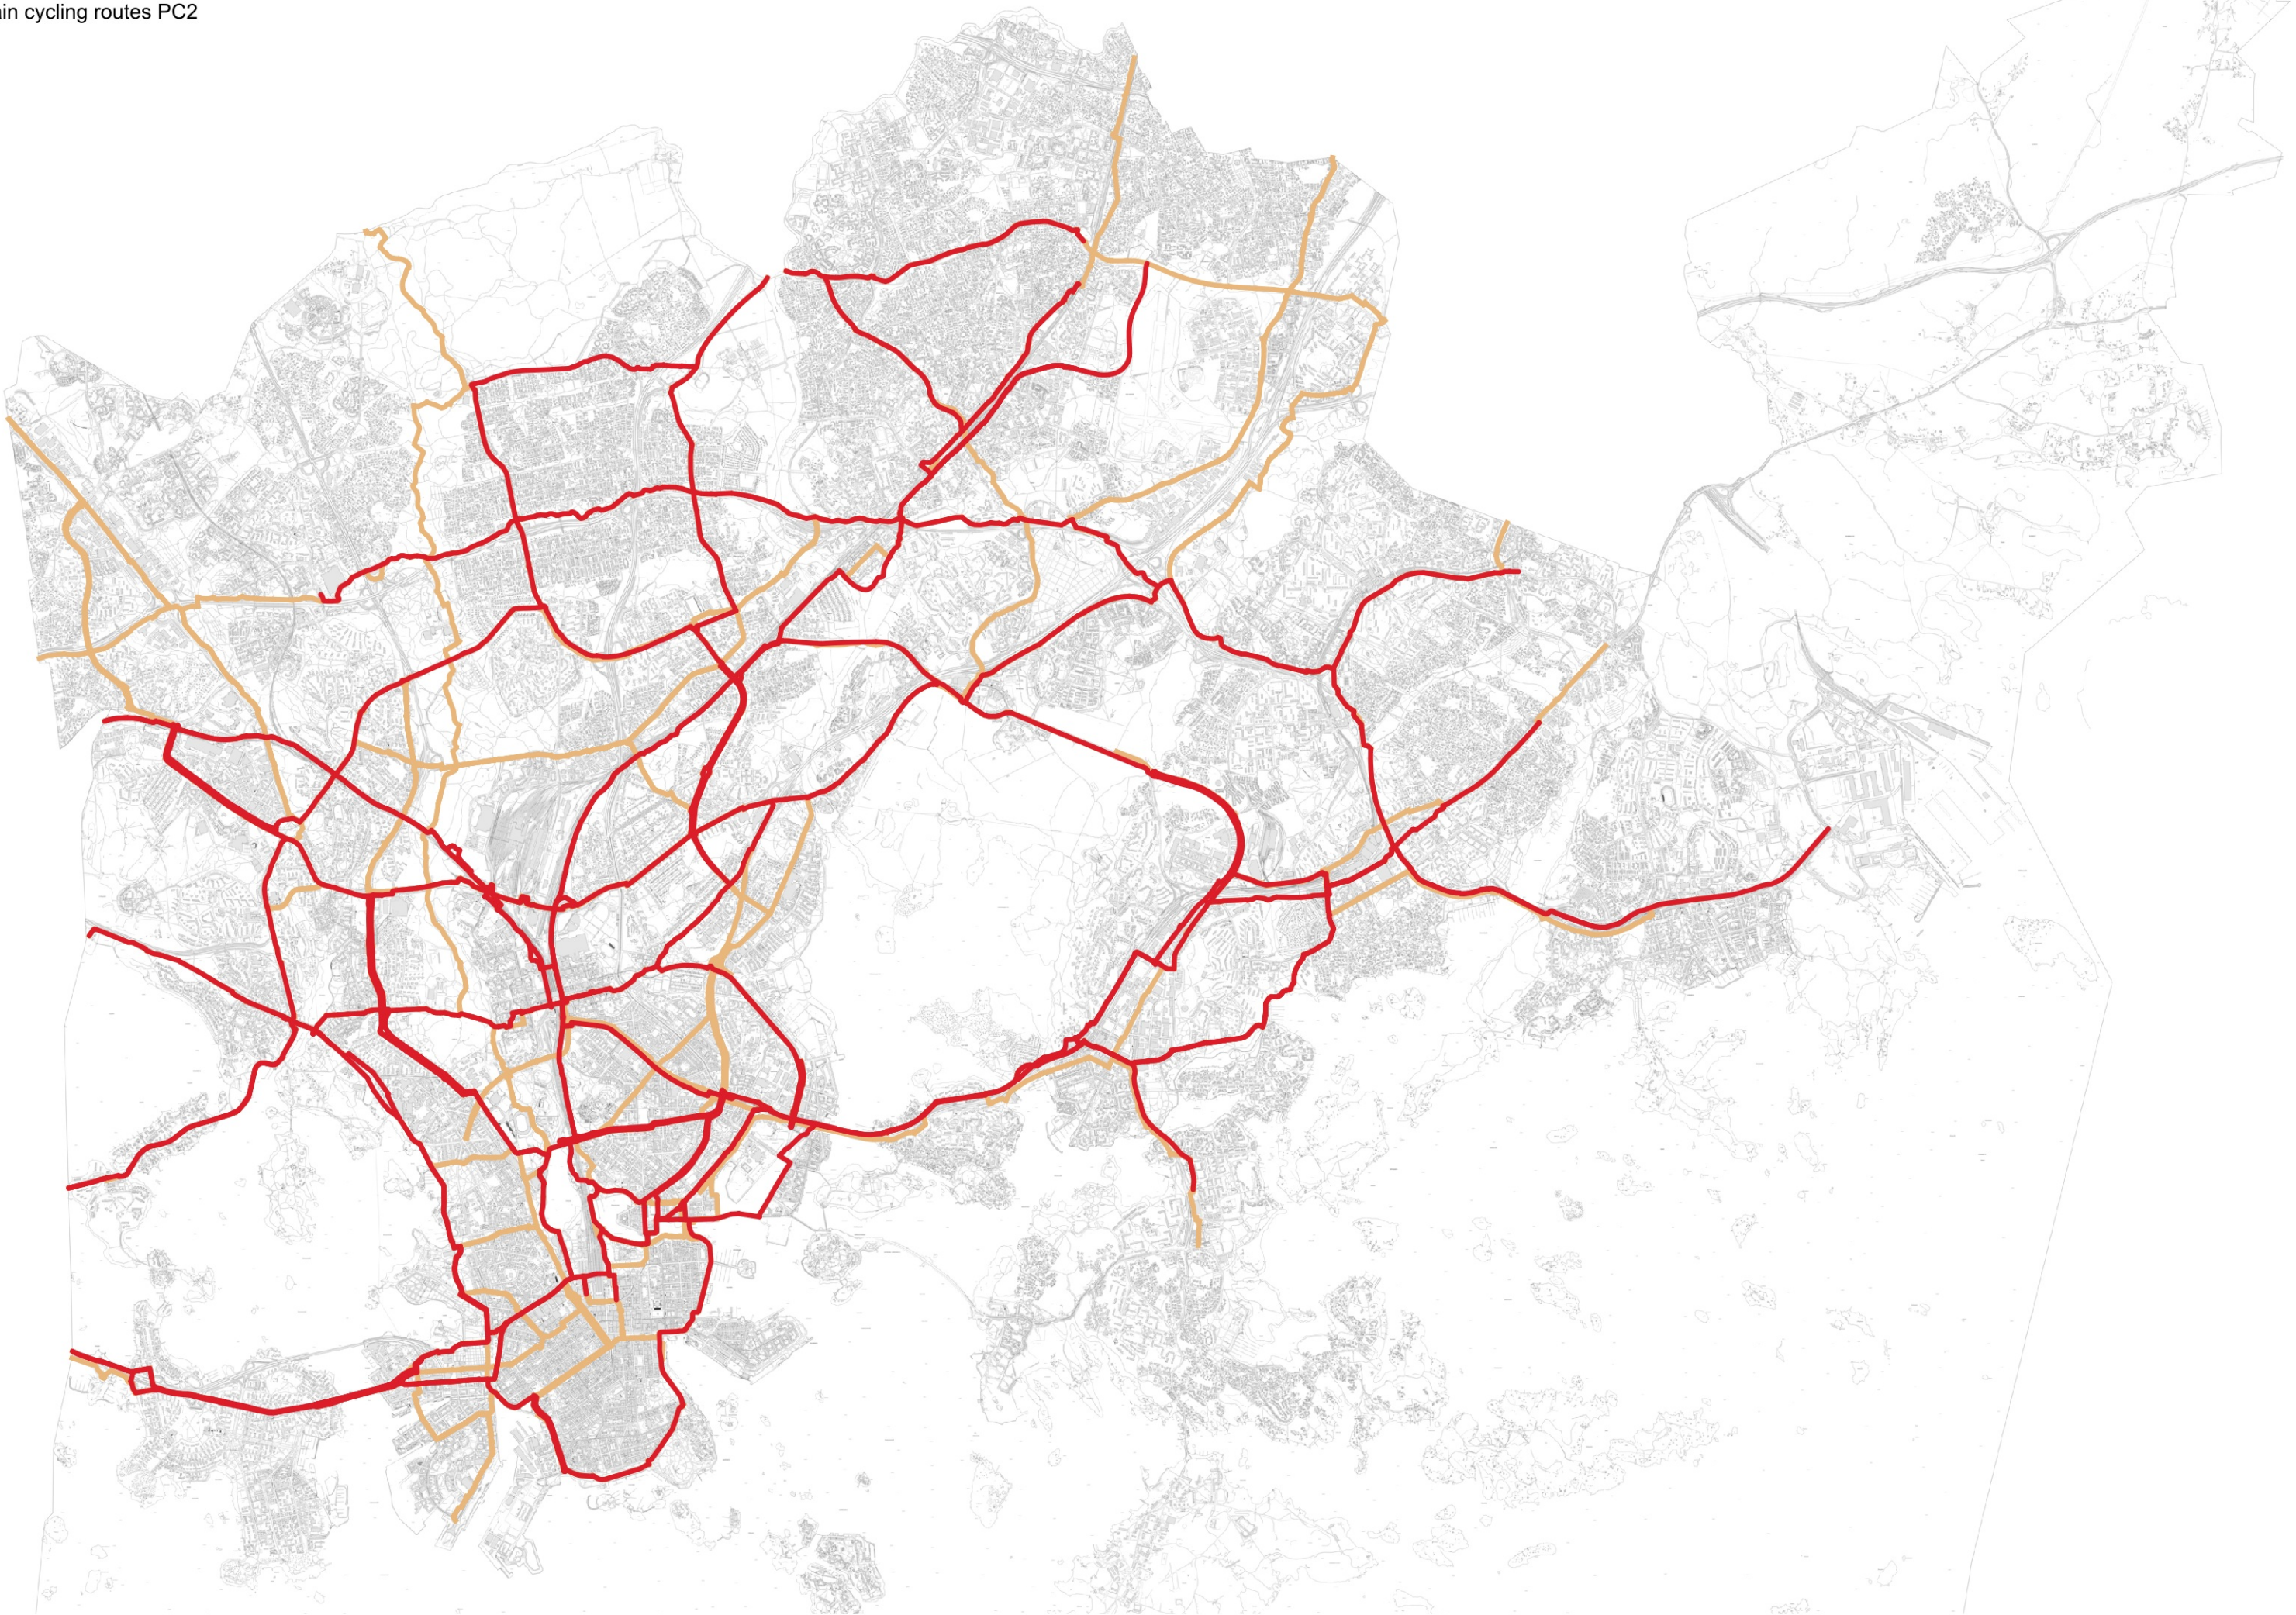

Payment class map PC 1

 City centre area PC 1

Payment classes for works in public areas as of 1 March 2026
HEL 2025-017755

Payment class map PC 2 cycling

- Prioritised cycling trunk routes PC 2
- Main cycling routes PC2

Payment class map PC2 busy routes

- Tram routes PC2
- Key public transport routes PC2
- Traffic routes designated as busy PC2

Payment class map PC3 and PC4

 Helsinki peninsula PC3

Street areas in the public area register

 Street areas PC3

 Street areas PC4

 Under construction or not maintained by the City

Green areas in the public area register

 Green areas PC3

 Green areas PC4