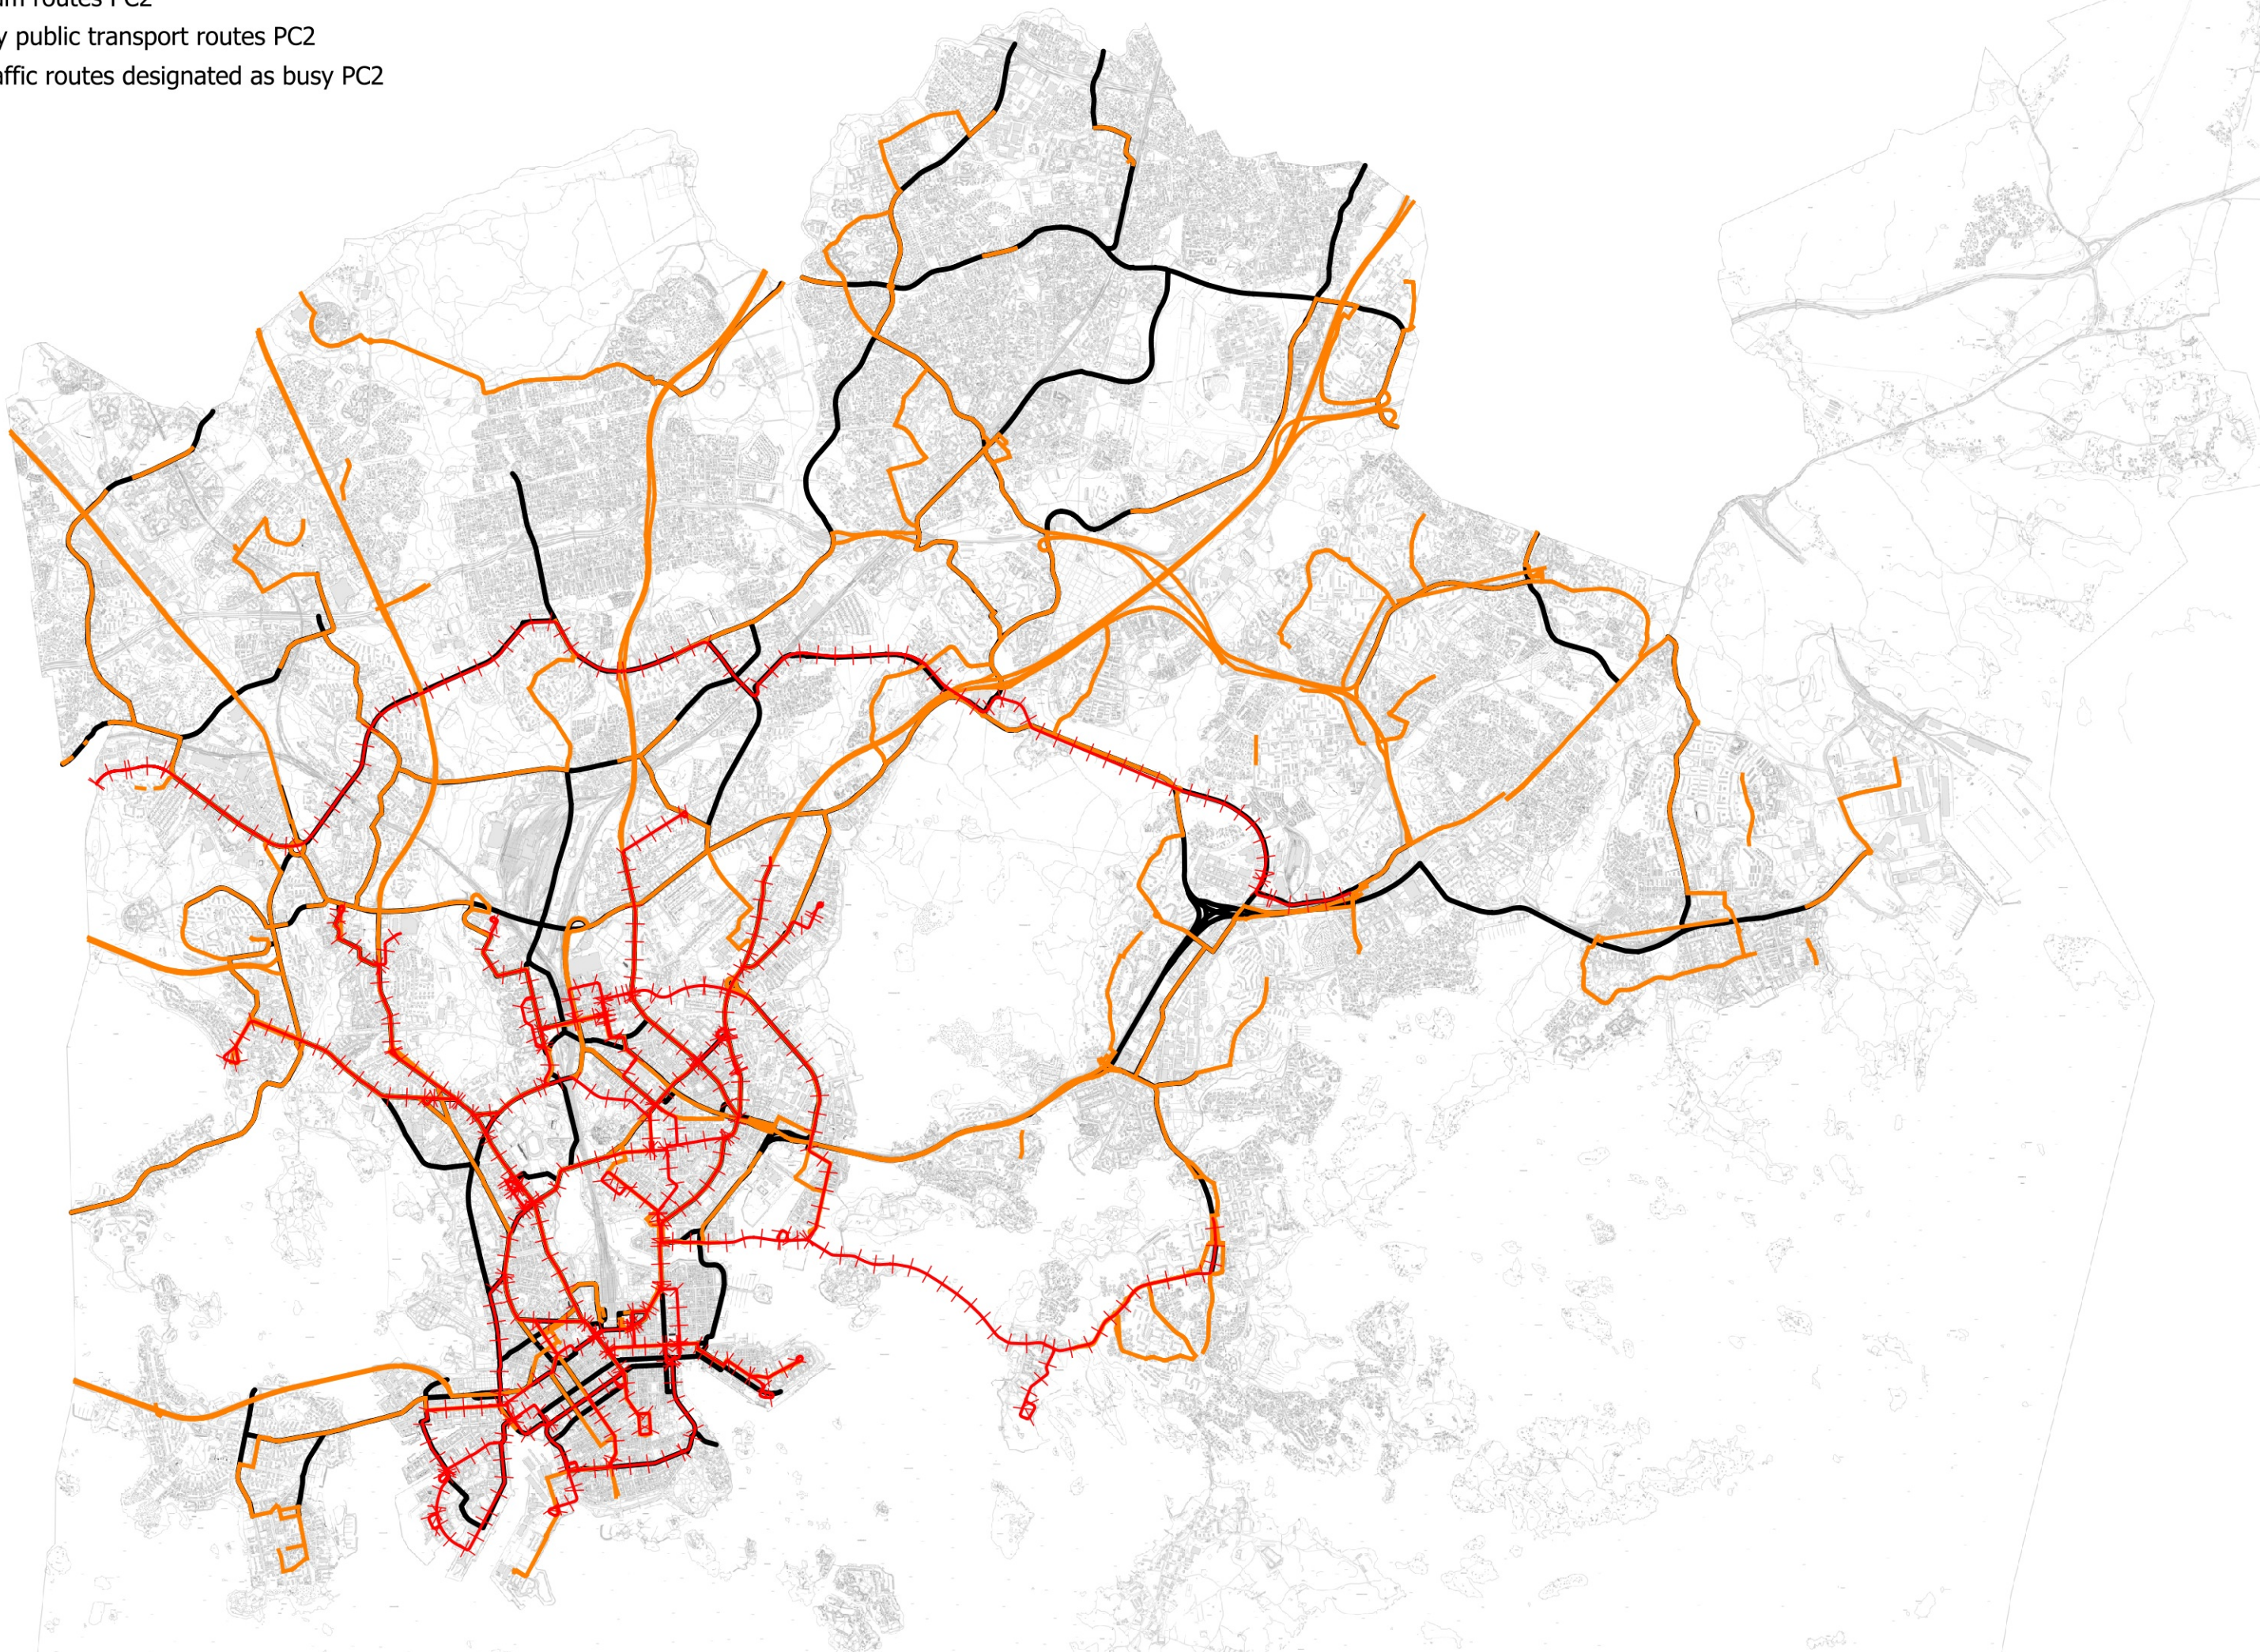

Payment class map PC 1

 City centre area PC 1

Payment classes for works in public areas as of 1 March 2026
HEL 2025-017755

Payment class map PC 2 cycling

- Prioritised cycling trunk routes PC 2
- Main cycling routes PC2

Payment class map PC2 busy routes

- Tram routes PC2
- Key public transport routes PC2
- Traffic routes designated as busy PC2

Payment class map PC3 and PC4

 Helsinki peninsula PC3

Street areas in the public area register

 Street areas PC3

 Street areas PC4

 Under construction or not maintained by the City

Green areas in the public area register

 Green areas PC3

 Green areas PC4