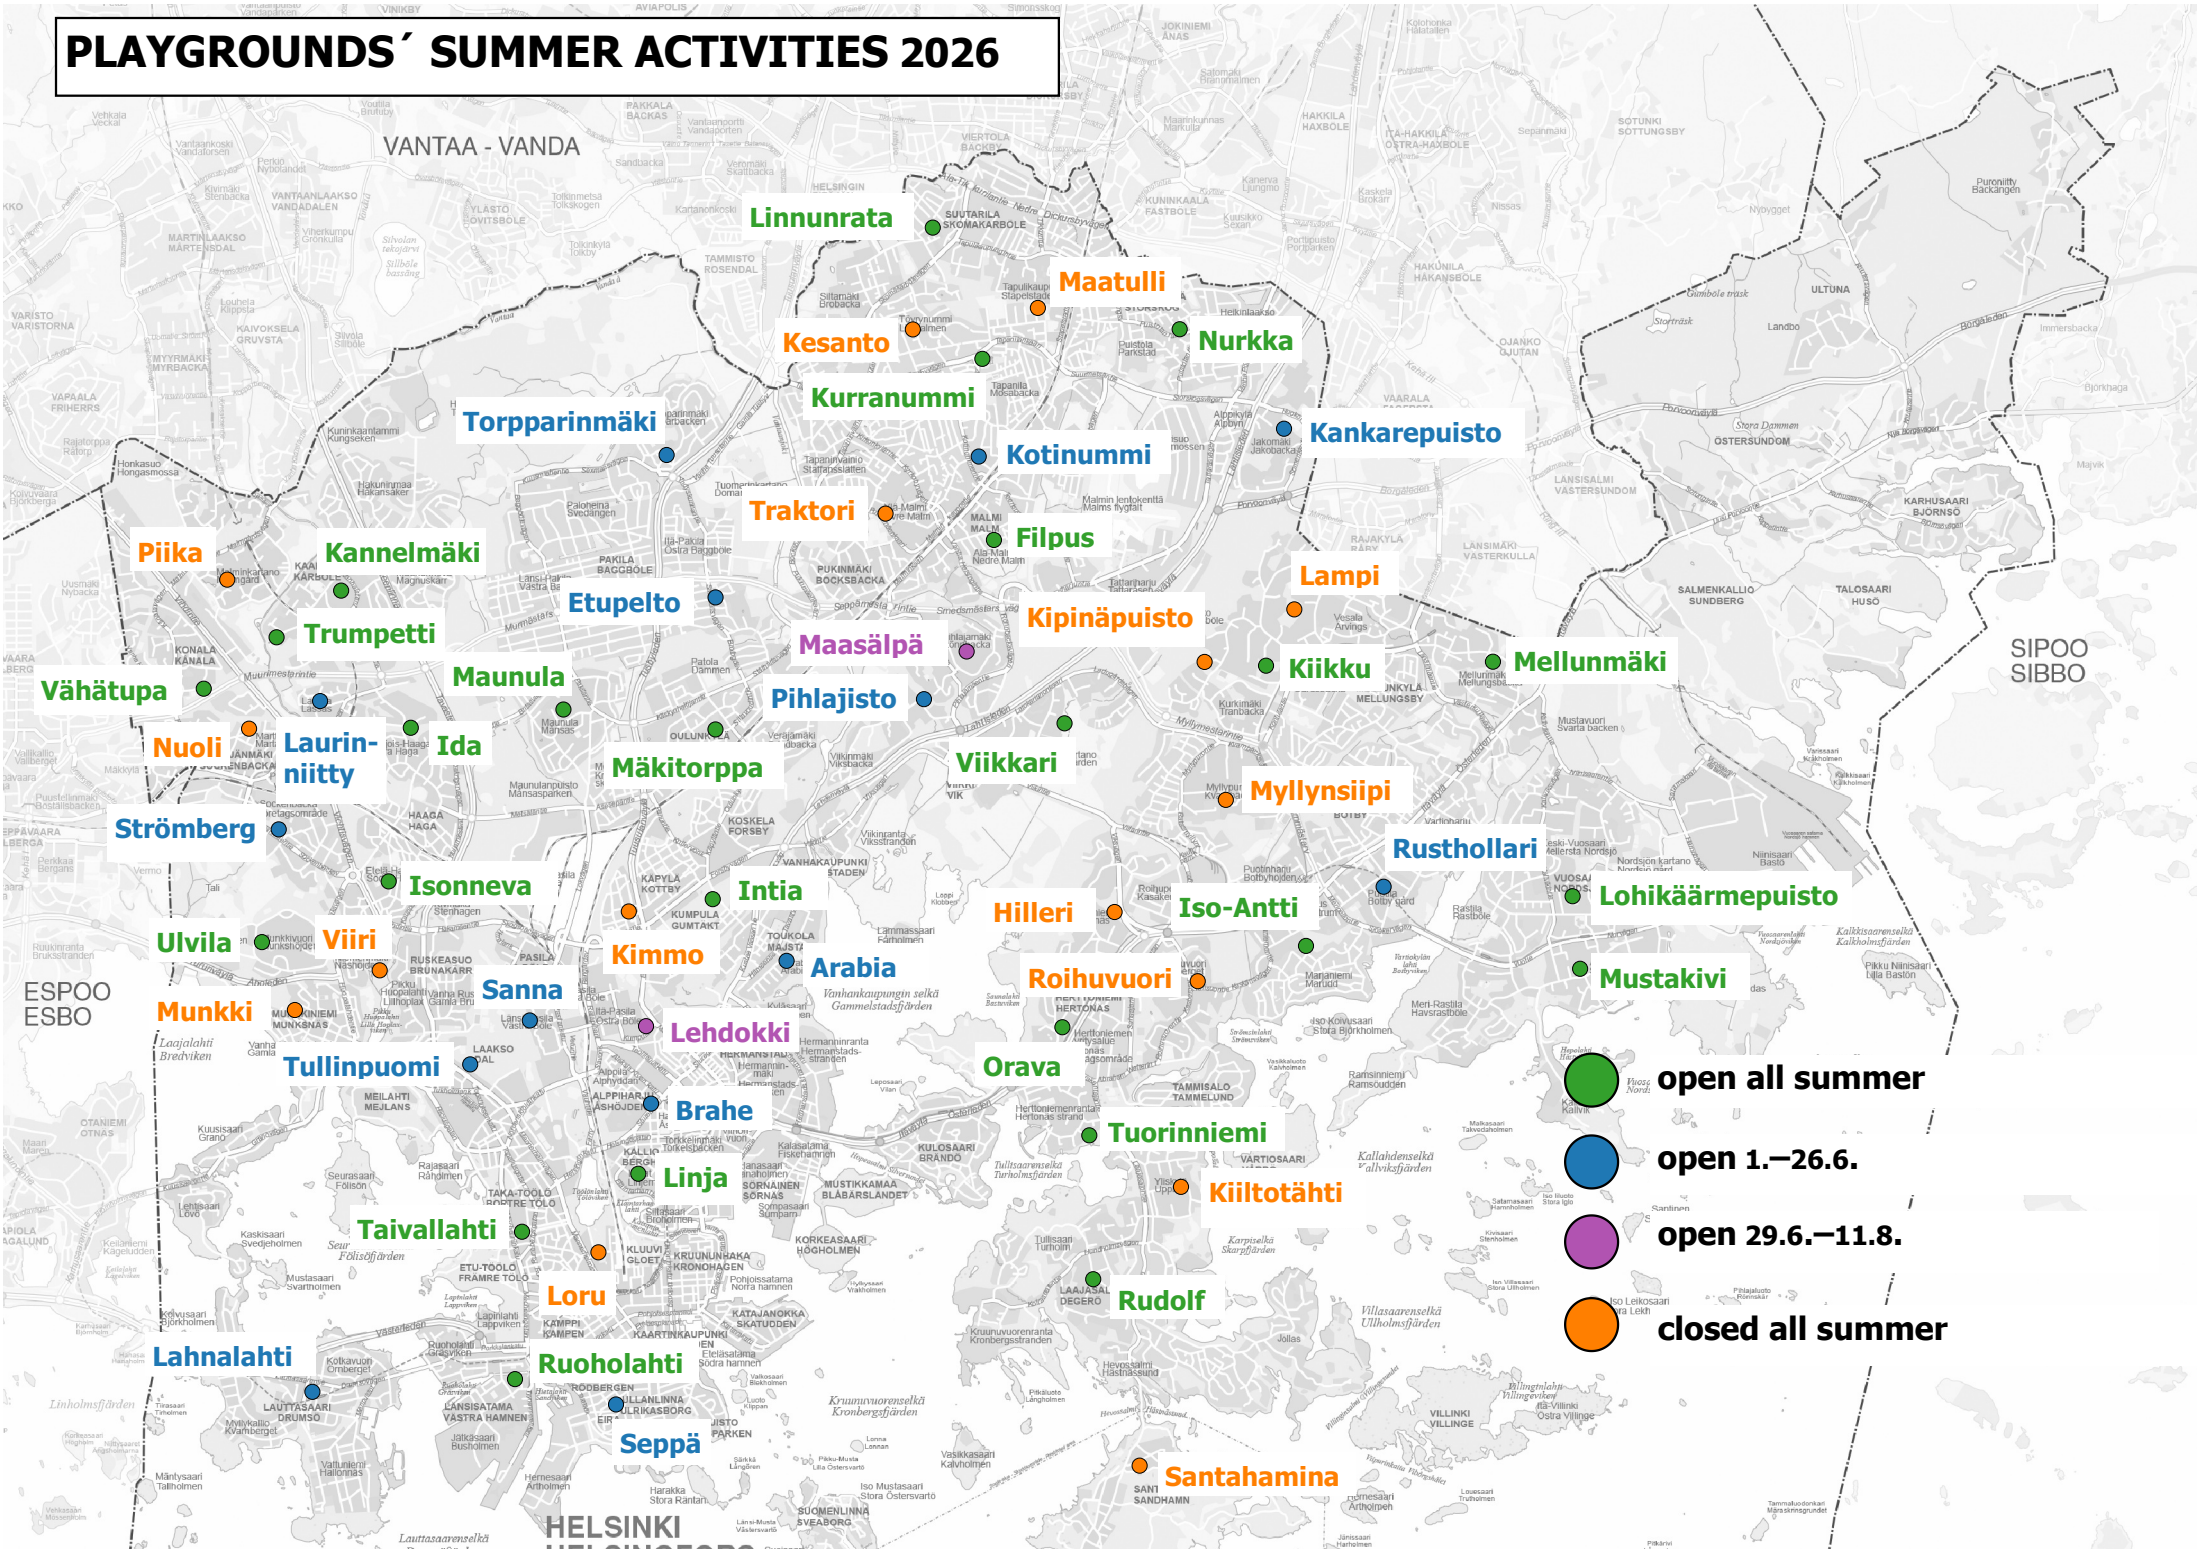

PLAYGROUNDS' SUMMER ACTIVITIES 2026

- open all summer
- open 1.–26.6.
- open 29.6.–11.8.
- closed all summer