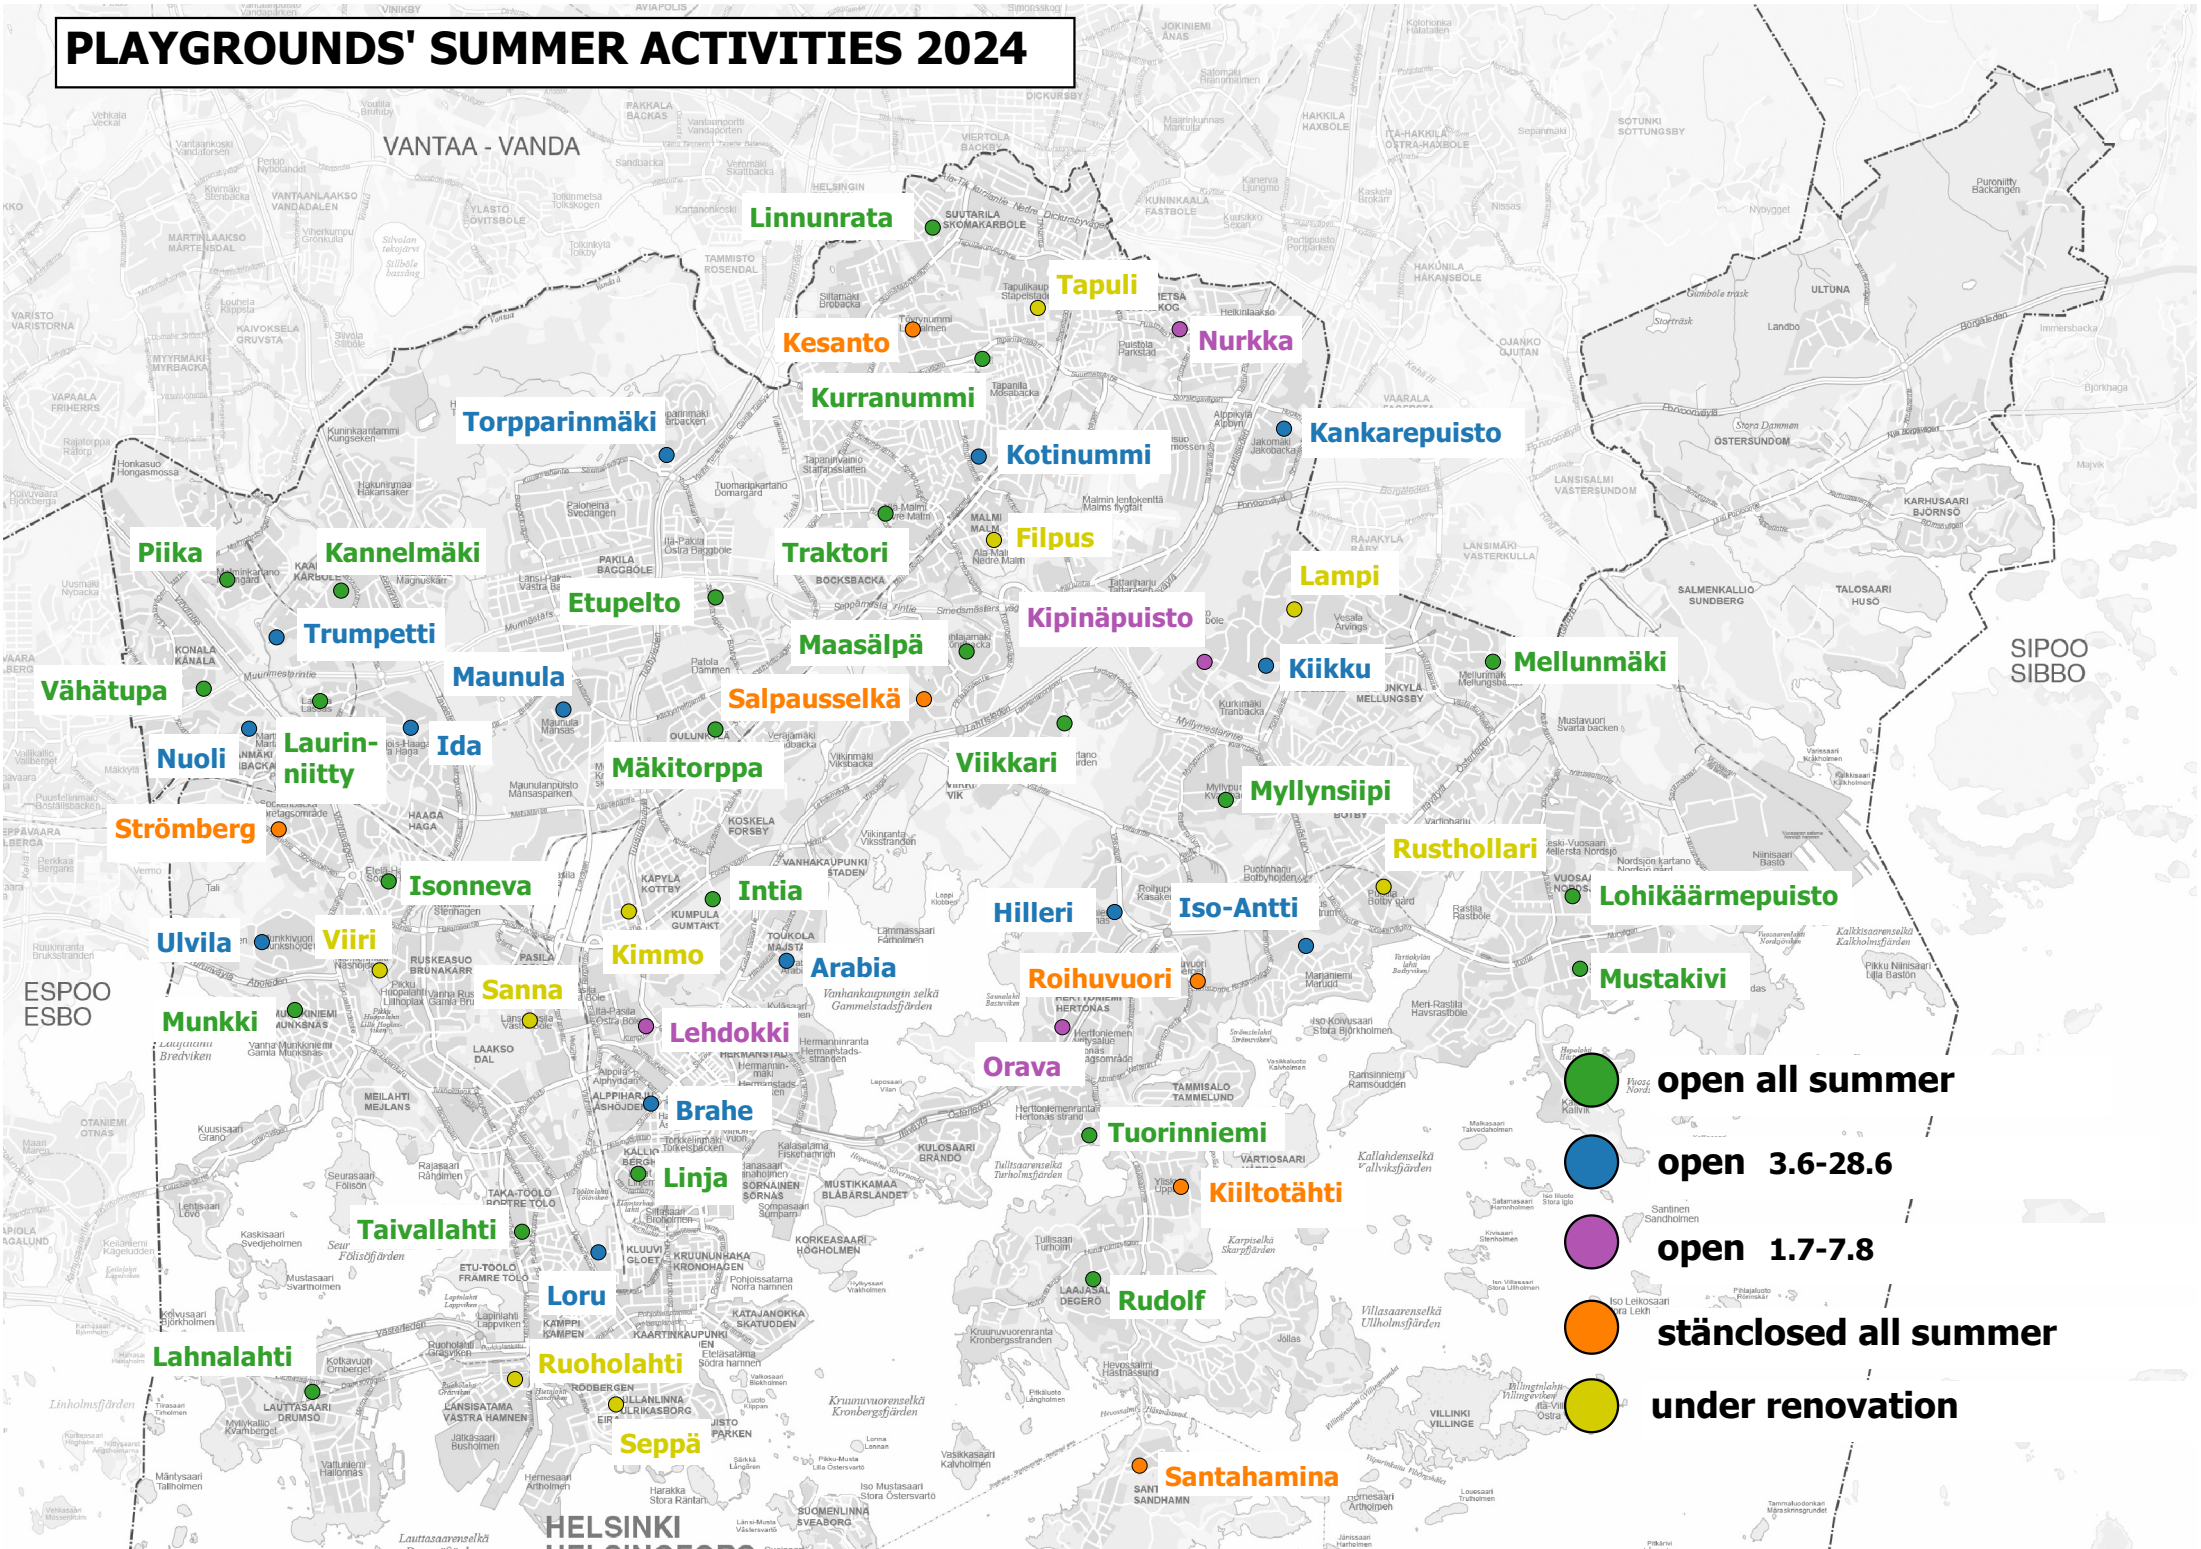

# PLAYGROUNDS' SUMMER ACTIVITIES 2024

- open all summer
- open 3.6-28.6
- open 1.7-7.8
- ständclosed all summer
- under renovation