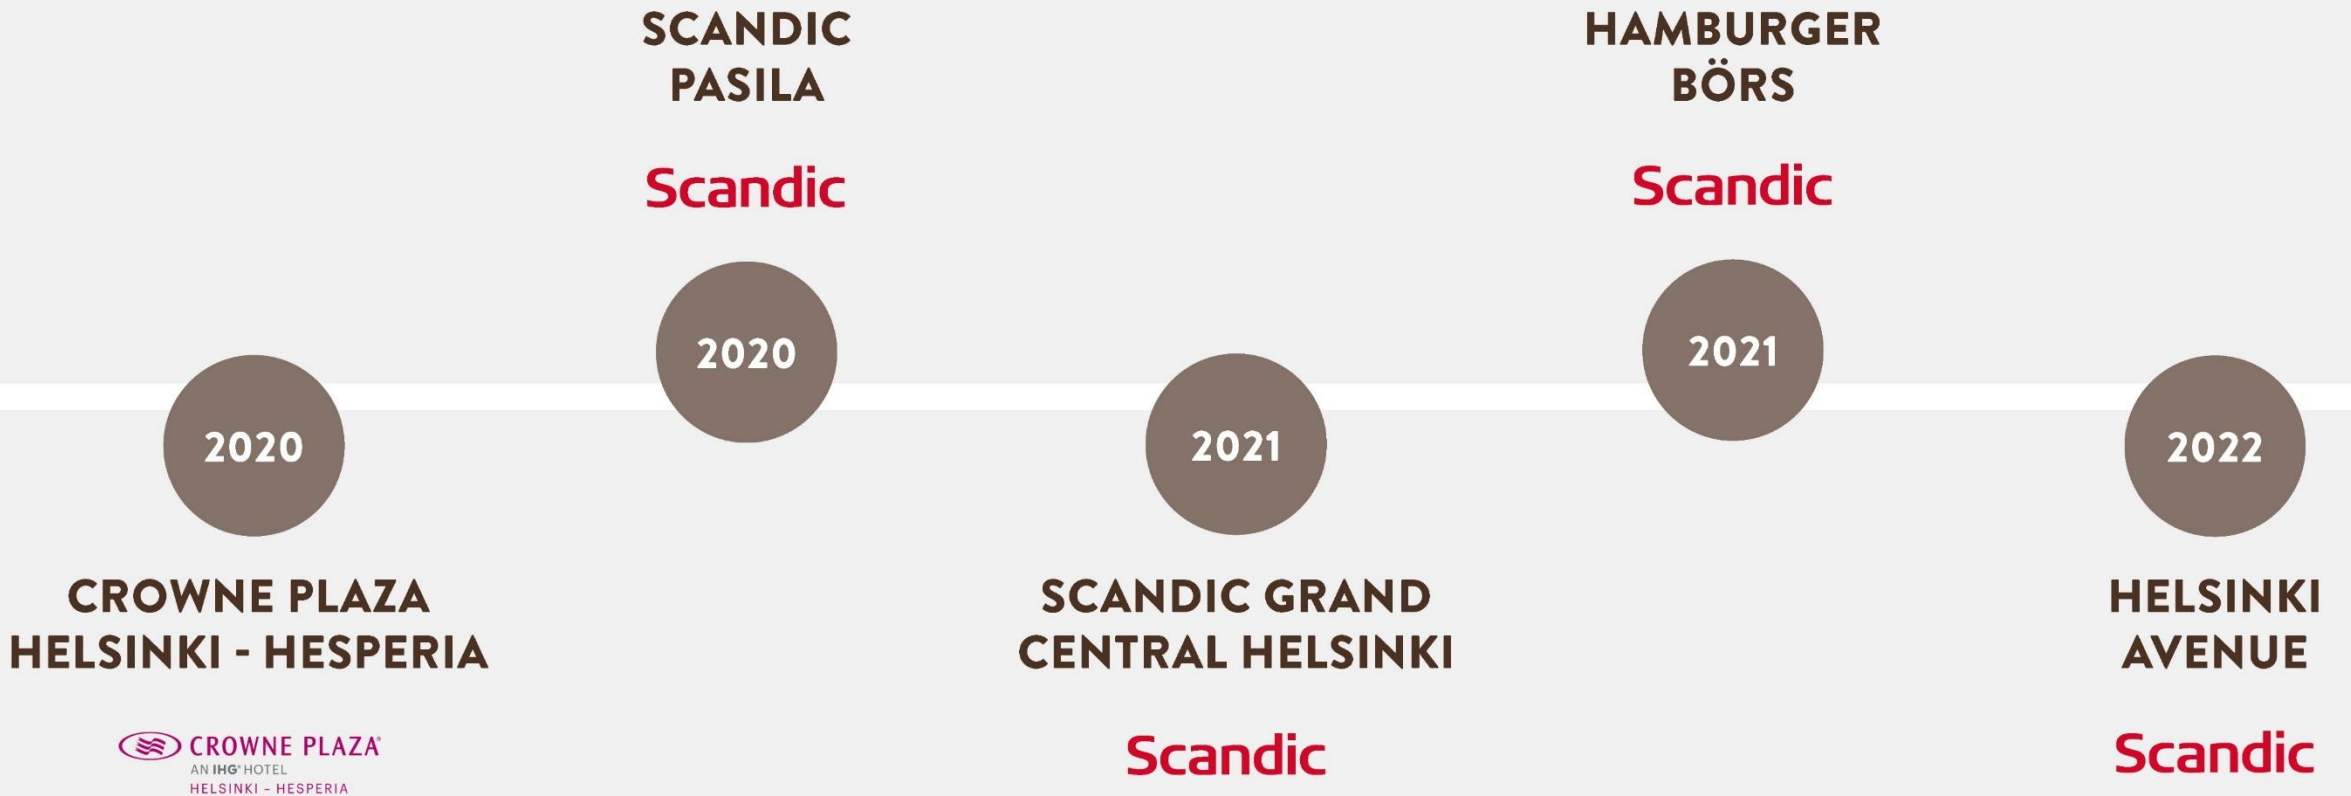

SCANDIC HOTELS

ANTTI KARJALAINEN

Scandic

UPDATE & NEWS

Scandic

M A R S K I
BY SCANDIC

UUDET HOTELLIMME SUOMESSA 2020–2022

SCANDIC PASILA

 **CROWNE PLAZA**[®]
AN IHG[®] HOTEL
HELSINKI - HESPERIA

CROWNE PLAZA
HELSINKI - HESPERIA

SCANDIC GRAND

CENTRAL HELSINKI

**SCANDIC GRAND CENTRAL HELSINKI
- MODERNI KLASSIKKO**

Scandic

A wide-angle photograph of a modern hotel lobby. The space is characterized by a dark, polished floor with a prominent white geometric pattern of overlapping squares and rectangles. In the center, a long, dark reception desk with a scalloped edge is illuminated from below. Behind the desk, a large window wall is decorated with a complex, glowing yellow geometric pattern. Two ornate chandeliers hang from the ceiling. The lobby is flanked by two large, dark blue columns. To the left and right, there are seating areas with dark blue armchairs and small tables, accompanied by potted plants. The overall atmosphere is sophisticated and contemporary.