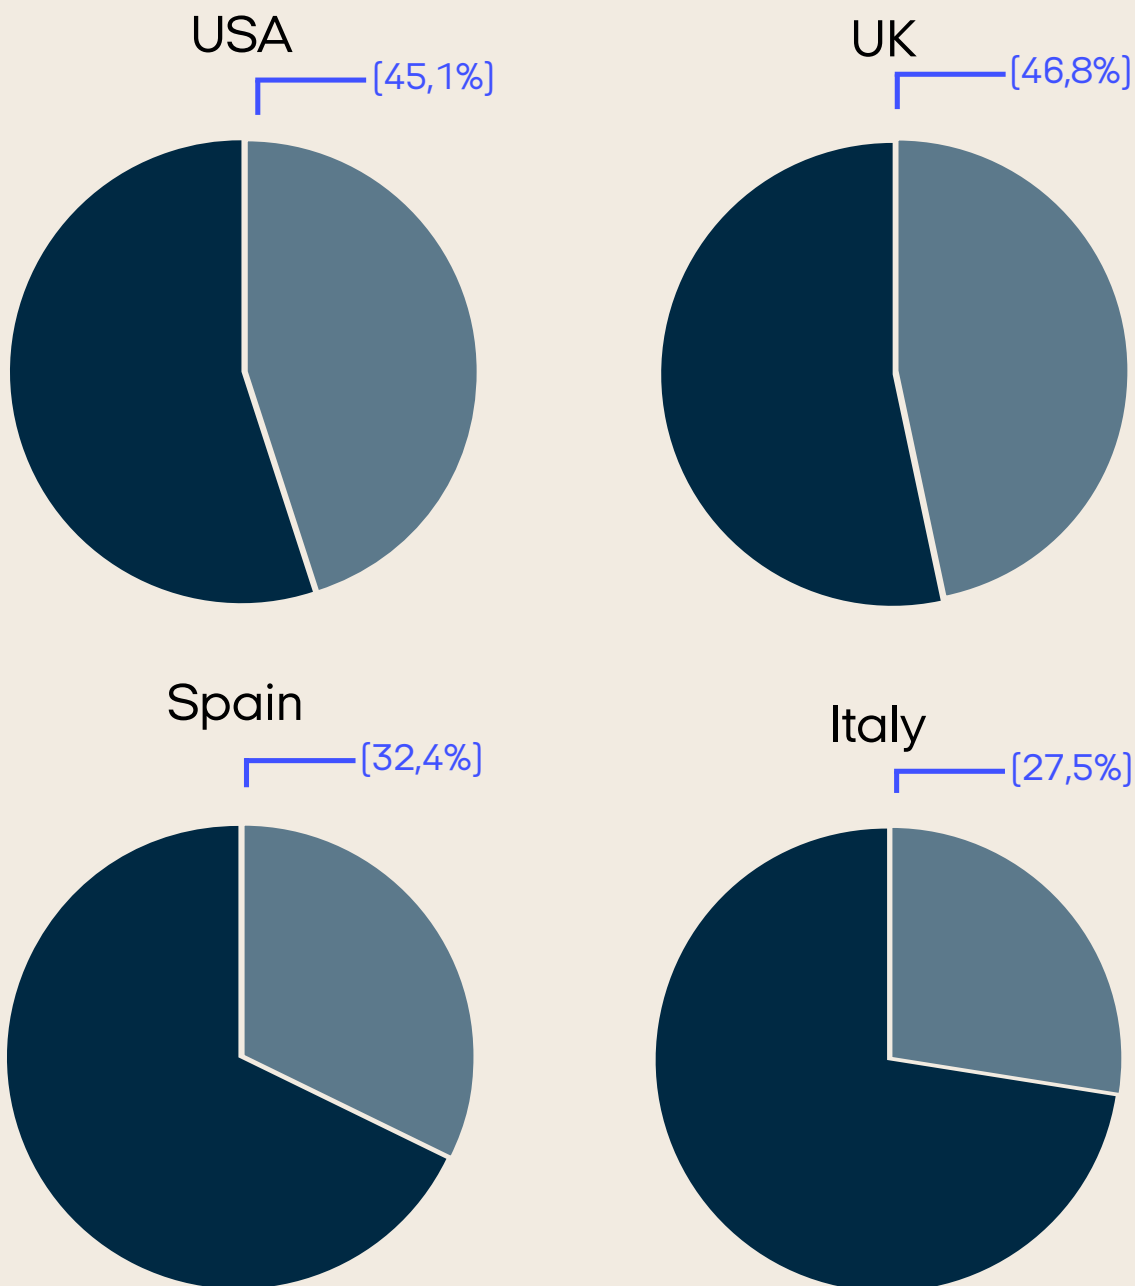

Cruise Baltic COVID-19 overview

Number of people vaccinated against COVID-19 in the Baltic countries

Page 2

Number of people vaccinated against COVID-19 in the main source markets

Page 3

Cruise Lines' actions toward COVID-19

Page 4

Baltic countries border restrictions

Page 9

Updated
25.06.21

Number of people vaccinated against COVID-19 in the Baltic countries

Illustrated in the diagram below is the share [in %] of the total population that have received all doses prescribed by the vaccination protocol in each of the Baltic countries. To enter the data site, click [HERE](#)

People vaccinated

Number of people vaccinated against COVID-19 in the main source markets

Illustrated in the diagram below is the share [in %] of the total population that have received all doses prescribed by the vaccination protocol in each of main source markets. To enter the data site, click [HERE](#)