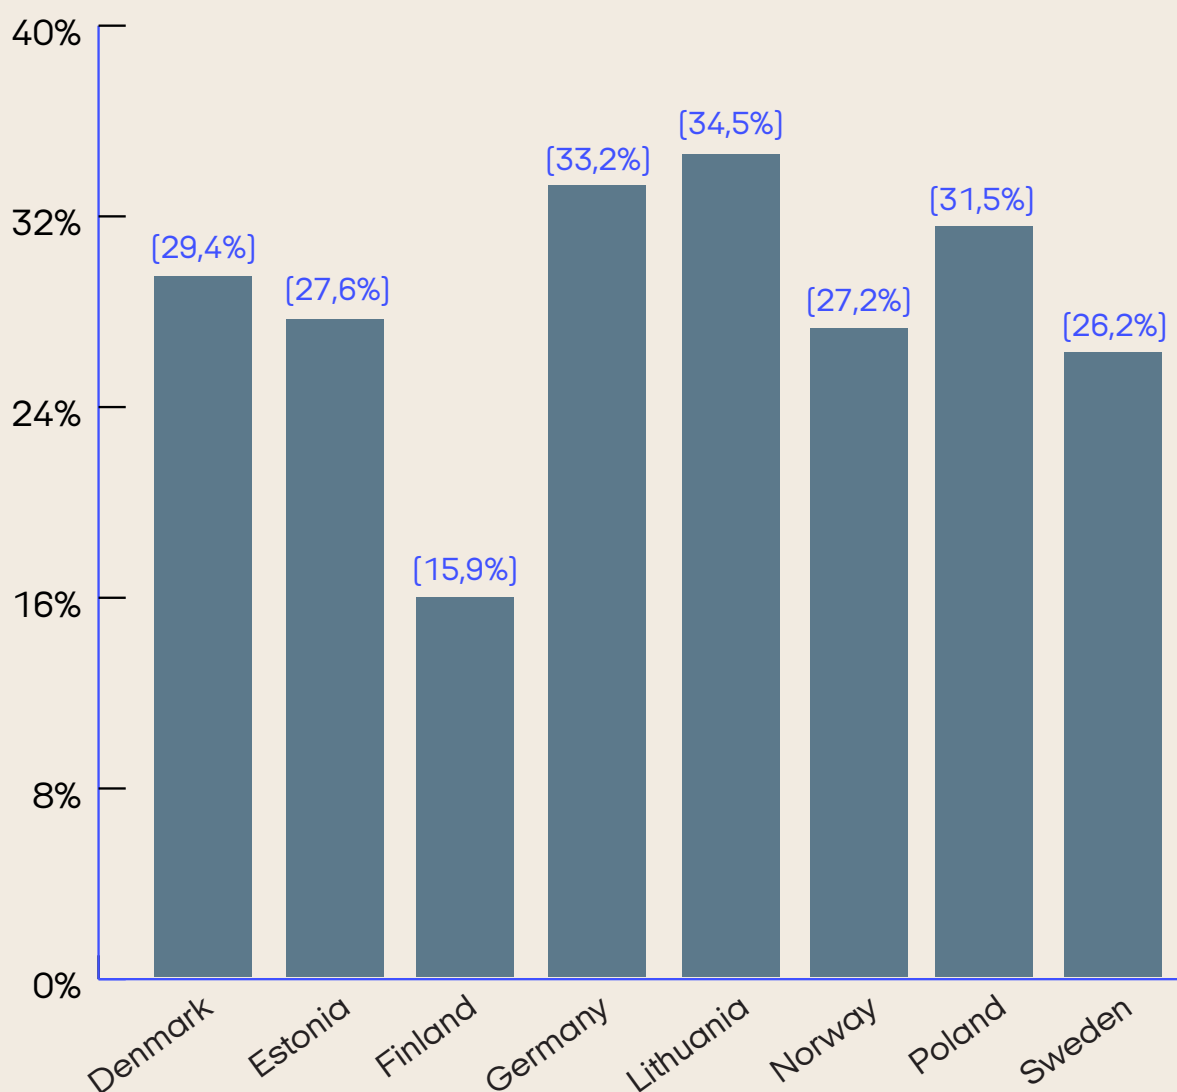

Cruise Baltic COVID-19 overview

Number of people vaccinated against COVID-19 in the Baltic countries

Page 2

Number of people vaccinated against COVID-19 in the main source markets

Page 3

Cruise Lines' actions toward COVID-19

Page 4

Baltic countries border restrictions

Page 9

Updated
25.06.21

Number of people vaccinated against COVID-19 in the Baltic countries

Illustrated in the diagram below is the share [in %] of the total population that have received all doses prescribed by the vaccination protocol in each of the Baltic countries. To enter the data site, click [HERE](#)

People vaccinated

Number of people vaccinated against COVID-19 in the main source markets

Illustrated in the diagram below is the share [in %] of the total population that have received all doses prescribed by the vaccination protocol in each of main source markets. To enter the data site, click [HERE](#)