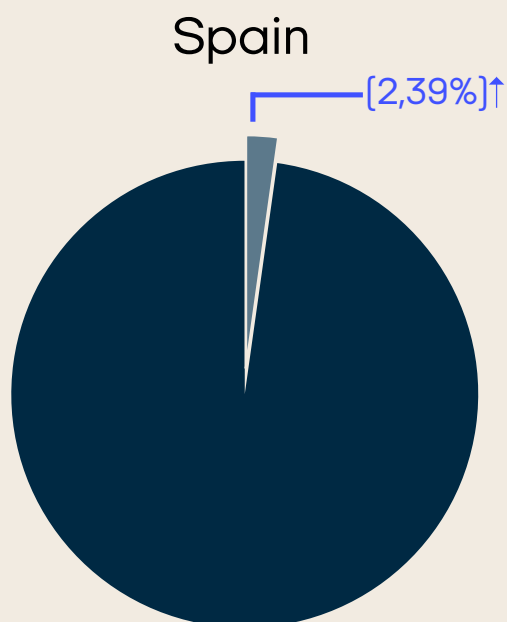

Cruise Baltic COVID-19 overview

Number of people vaccinated against COVID-19 in the Baltic countries

Page 2

Number of people vaccinated against COVID-19 in the main source markets

Page 3

Cruise Lines' actions toward COVID-19

Page 4

Baltic countries border restrictions

Page 9

Updated
19.02.20

Number of people vaccinated against COVID-19 in the Baltic countries

Illustrated in the diagram below is the share [in %] of the total population that have received all doses prescribed by the vaccination protocol in each of the Baltic countries. To enter the data site, click [HERE](#)

People vaccinated

Number of people vaccinated against COVID-19 in the main source markets

Illustrated in the diagram below is the share [in %] of the total population that have received all doses prescribed by the vaccination protocol in each of main source markets. To enter the data site, click [HERE](#)