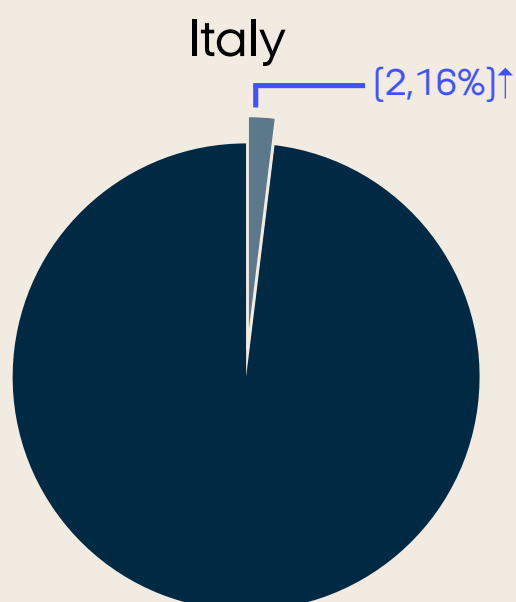

Cruise Baltic COVID-19 overview

Number of people vaccinated against COVID-19 in the Baltic countries

Page 2

Number of people vaccinated against COVID-19 in the main source markets

Page 3

Cruise Lines' actions toward COVID-19

Page 4

Baltic countries border restrictions

Page 9

Updated
19.02.20

Number of people vaccinated against COVID-19 in the Baltic countries

Illustrated in the diagram below is the share [in %] of the total population that have received all doses prescribed by the vaccination protocol in each of the Baltic countries. To enter the data site, click [HERE](#)

People vaccinated

Number of people vaccinated against COVID-19 in the main source markets

Illustrated in the diagram below is the share [in %] of the total population that have received all doses prescribed by the vaccination protocol in each of main source markets. To enter the data site, click [HERE](#)