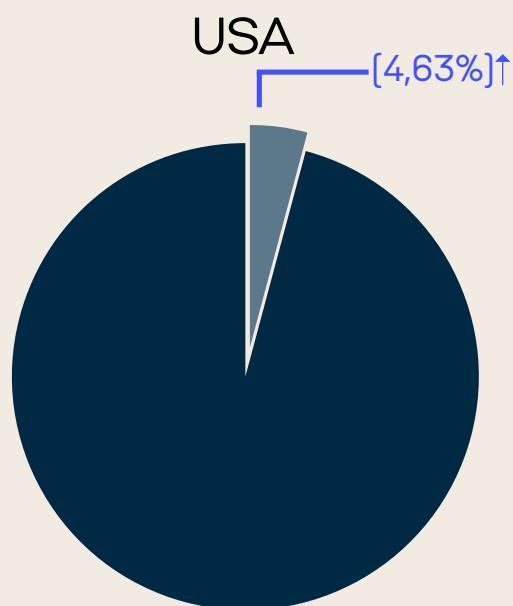

Cruise Baltic COVID-19 overview

Number of people vaccinated against COVID-19 in the Baltic countries

Page 2

Number of people vaccinated against COVID-19 in the main source markets

Page 3

Cruise Lines' actions toward COVID-19

Page 4

Baltic countries border restrictions

Page 9

Updated
19.02.20

Number of people vaccinated against COVID-19 in the Baltic countries

Illustrated in the diagram below is the share [in %] of the total population that have received all doses prescribed by the vaccination protocol in each of the Baltic countries. To enter the data site, click [HERE](#)

People vaccinated

Number of people vaccinated against COVID-19 in the main source markets

Illustrated in the diagram below is the share [in %] of the total population that have received all doses prescribed by the vaccination protocol in each of main source markets. To enter the data site, click [HERE](#)