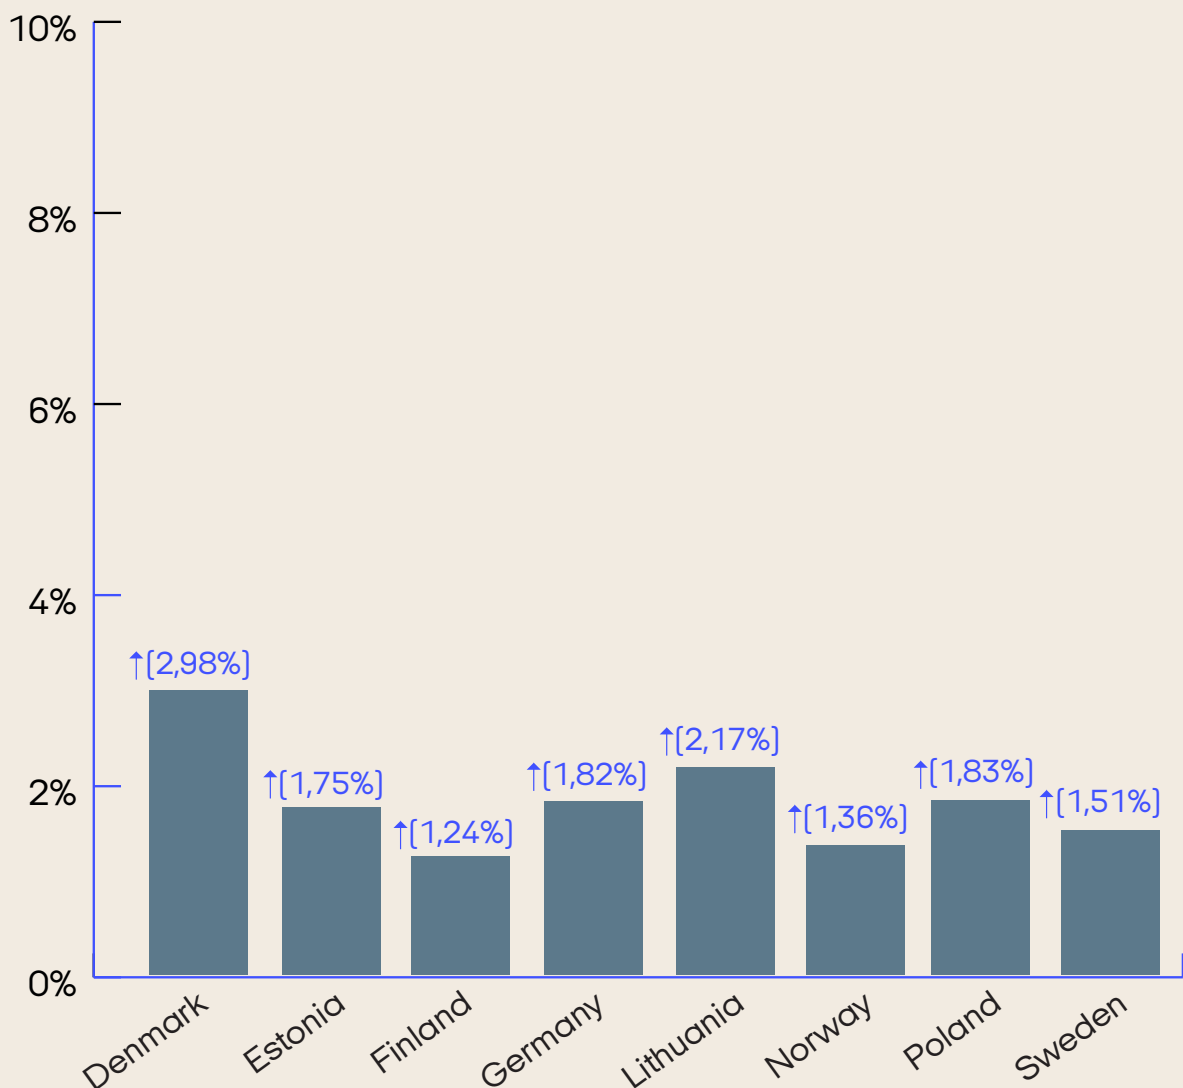

Cruise Baltic COVID-19 overview

Number of people vaccinated against COVID-19 in the Baltic countries

Page 2

Number of people vaccinated against COVID-19 in the main source markets

Page 3

Cruise Lines' actions toward COVID-19

Page 4

Baltic countries border restrictions

Page 9

Updated
19.02.20

Number of people vaccinated against COVID-19 in the Baltic countries

Illustrated in the diagram below is the share [in %] of the total population that have received all doses prescribed by the vaccination protocol in each of the Baltic countries. To enter the data site, click [HERE](#)

People vaccinated

Number of people vaccinated against COVID-19 in the main source markets

Illustrated in the diagram below is the share [in %] of the total population that have received all doses prescribed by the vaccination protocol in each of main source markets. To enter the data site, click [HERE](#)