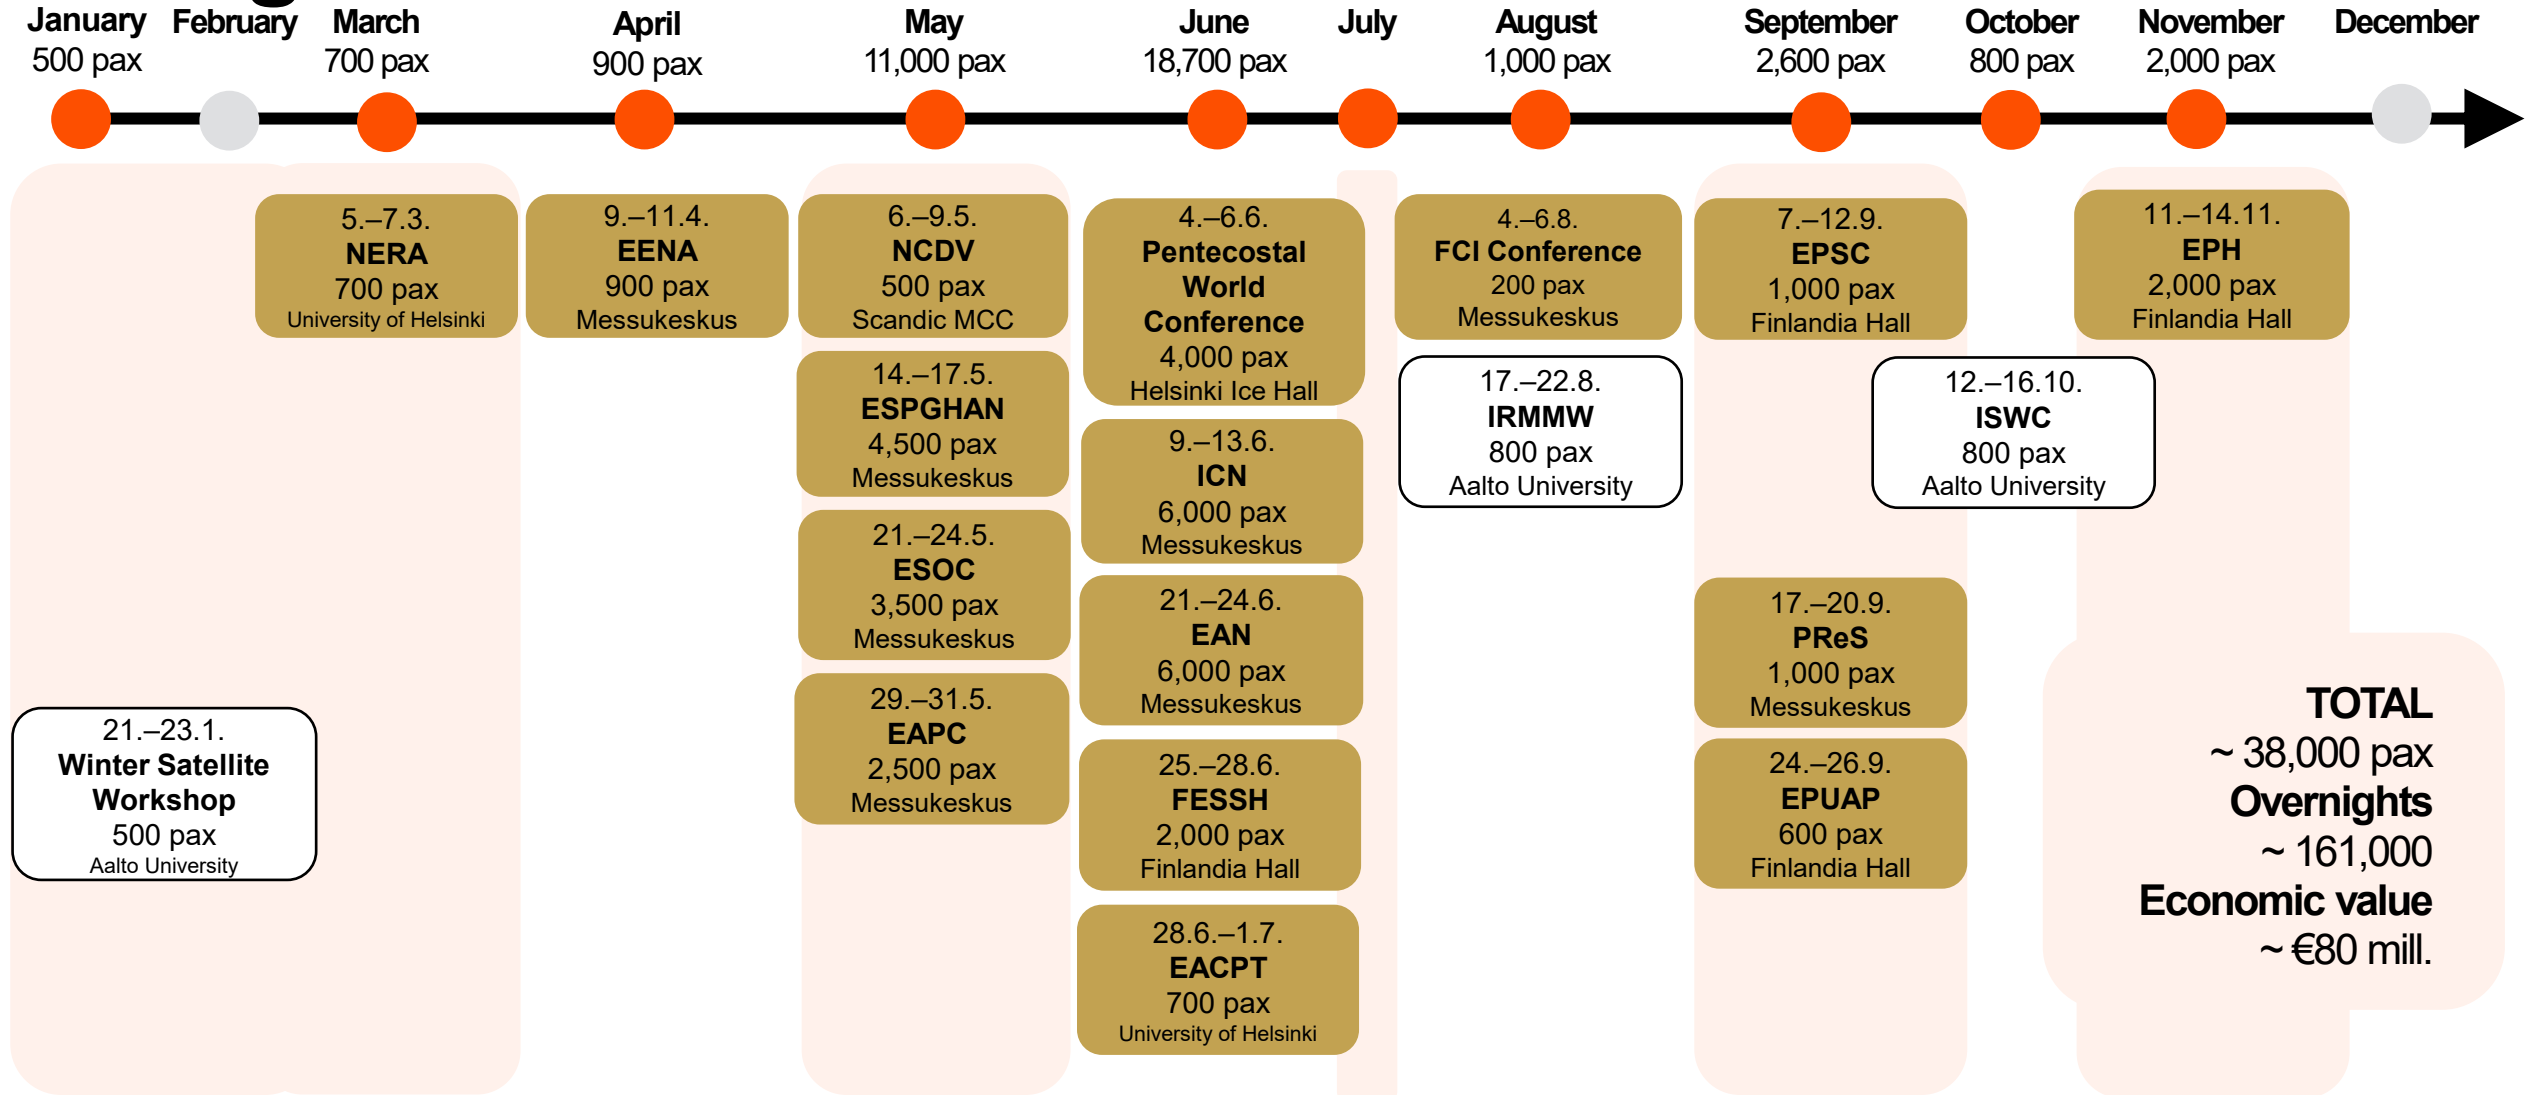

# Congresses 2025

**TOTAL**  
 ~ 38,000 pax  
 ~ 161,000  
 Economic value  
 ~ €80 mill.

**Helsinki Partners**

Estimate 31.3.2025