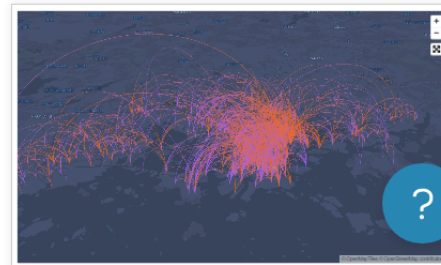

Upload data

Locations

SELECT COLUMNS TO VISUALISE

Location code REQUIRED

B

Latitude REQUIRED

M

Longitude REQUIRED

L

Name

E

Category

	L	M
et x		y
	24.9502928896903	60.155444793821
	24.9563474717587	60.1609590943154
	24.9449274	60.1581892
	24.9417758	60.1609859
	24.9362853	60.1579483
	24.9297099	60.1622251
	24.94596	60.1631032
	24.9391499	60.1652883
	24.9441349288079	60.1669116668204
	24.94947287873	60.1650171805
	24.9510227	60.1674573
	24.9583814	60.168384
	24.9755341	60.1678703
	24.9526414	60.1691278
	24.95555819284	60.17110664588