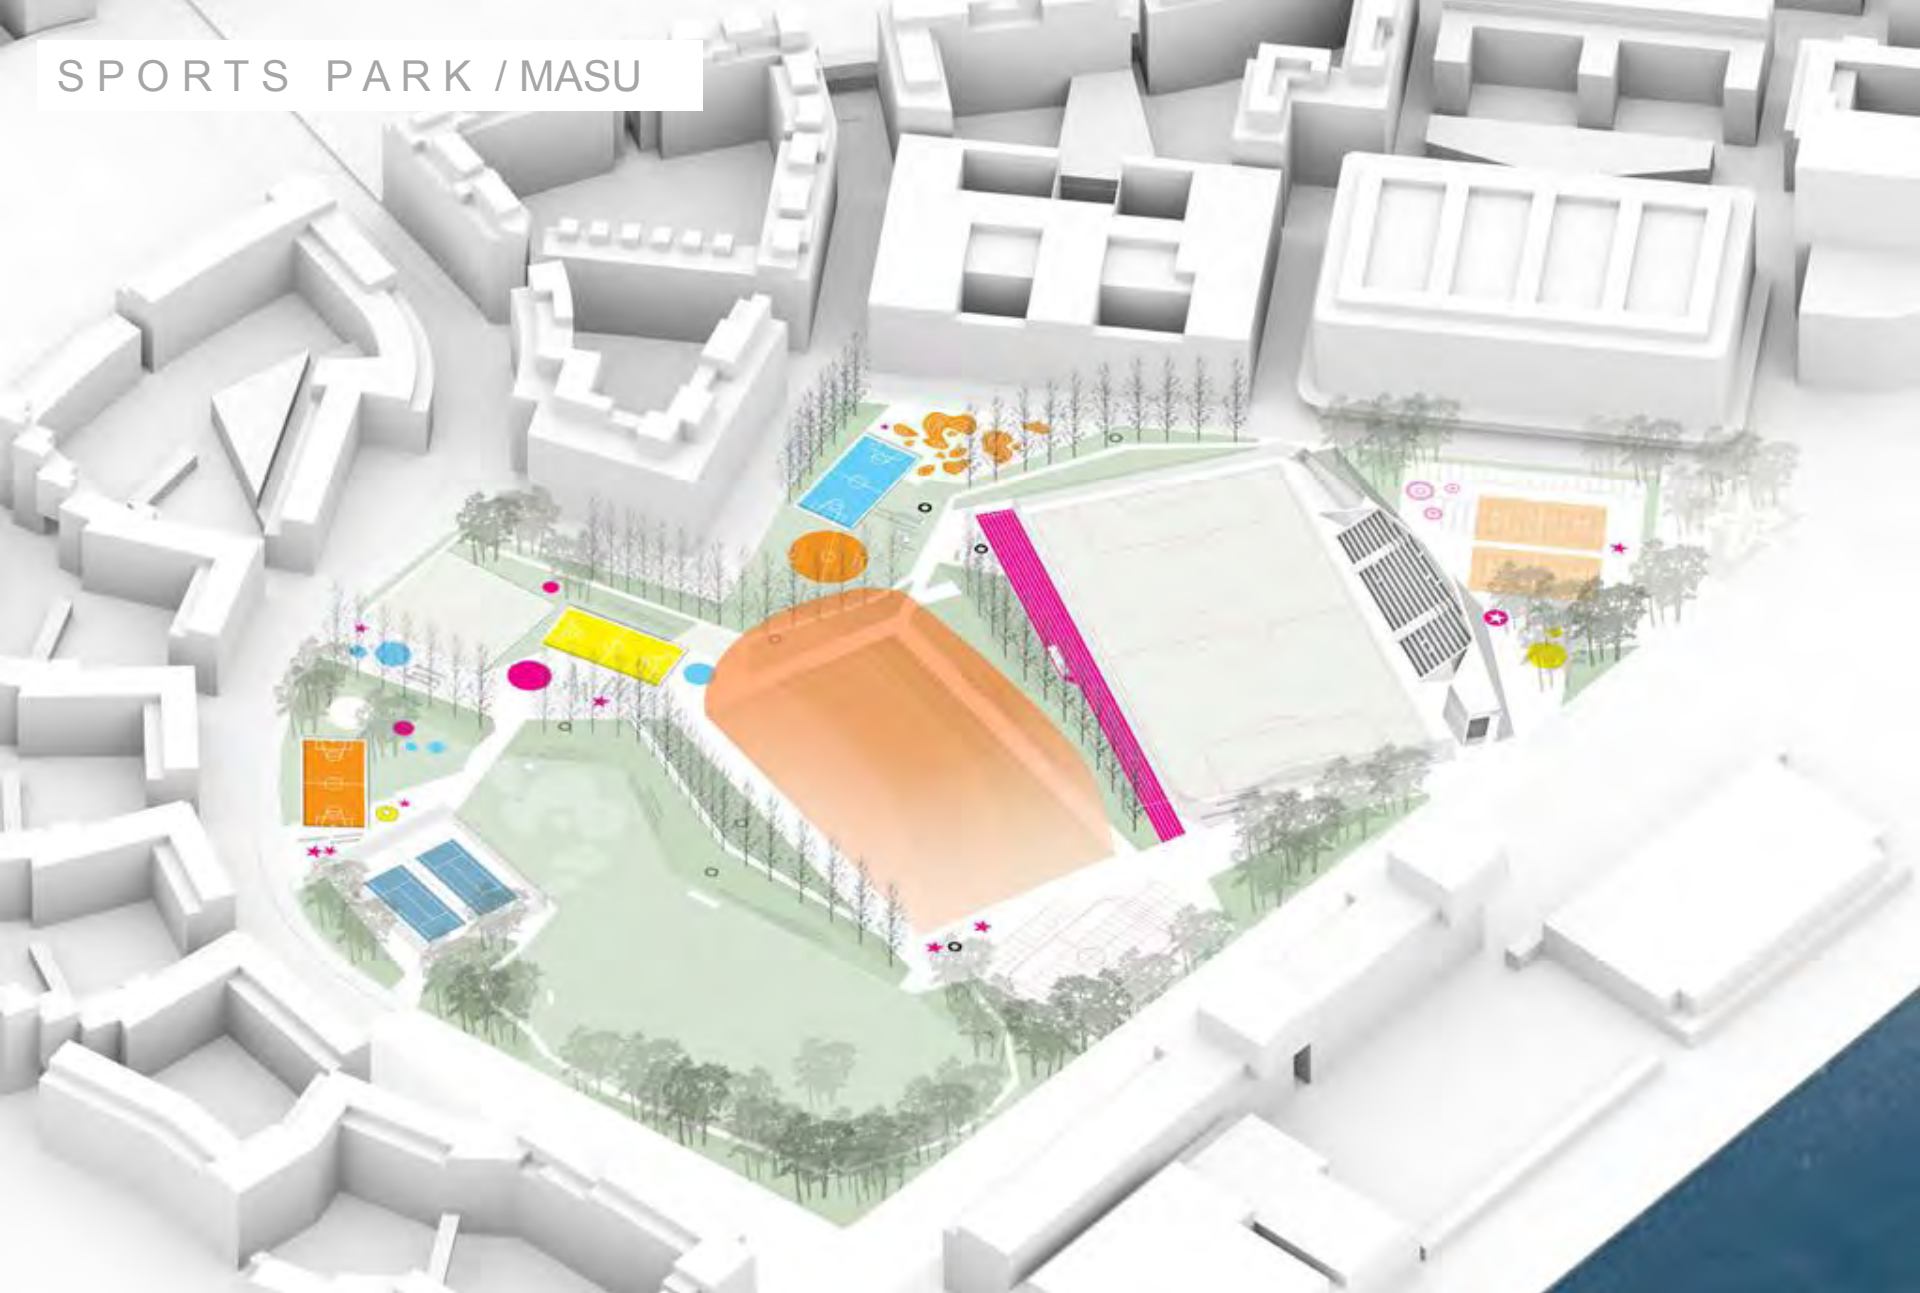

SPORTS PARK / MASU