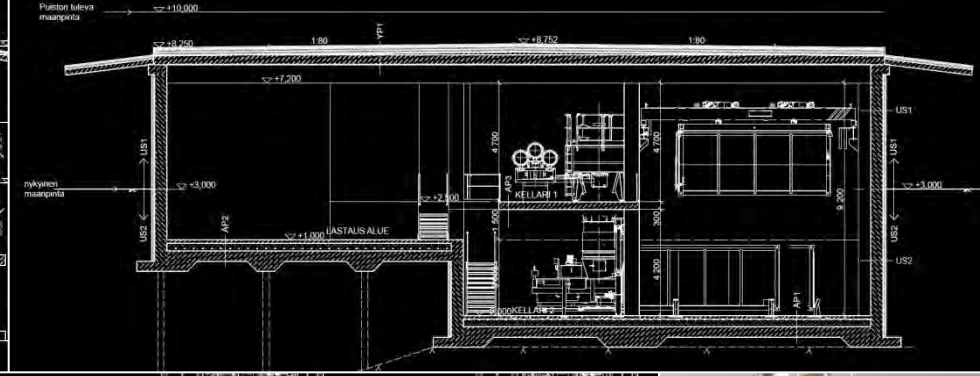

WEST HARBOUR PROJECT
MATTI KAIJANSINKKO

KÄMP TOWER

RÖÖRI – VACUUM WASTE COLLECTING SYSTEM – WASTE CENTER , TEMPORARY FACADES

TRAM LINES 2012

TRAM LINES 2025

BICYCLES & SHORE ROUTE

CAR TRAFFIC

BAANA