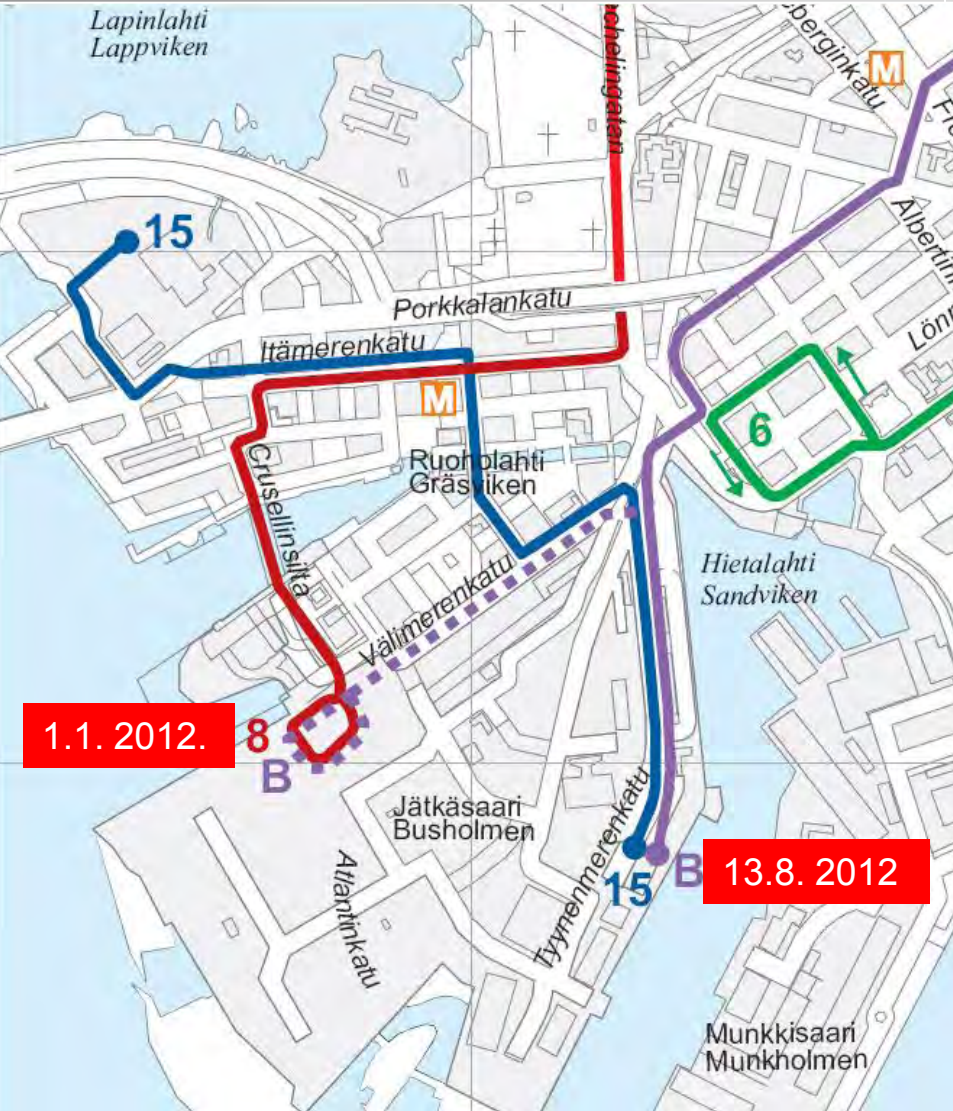

WEST HARBOUR PROJECT
MATTI KAIJANSINKKO

KÄMP TOWER

RÖÖRI – VACUUM WASTE COLLECTING SYSTEM – WASTE CENTER , TEMPORARY FACADES

TRAM LINES 2012

TRAM LINES 2025

BICYCLES & SHORE ROUTE

CAR TRAFFIC

BAANA