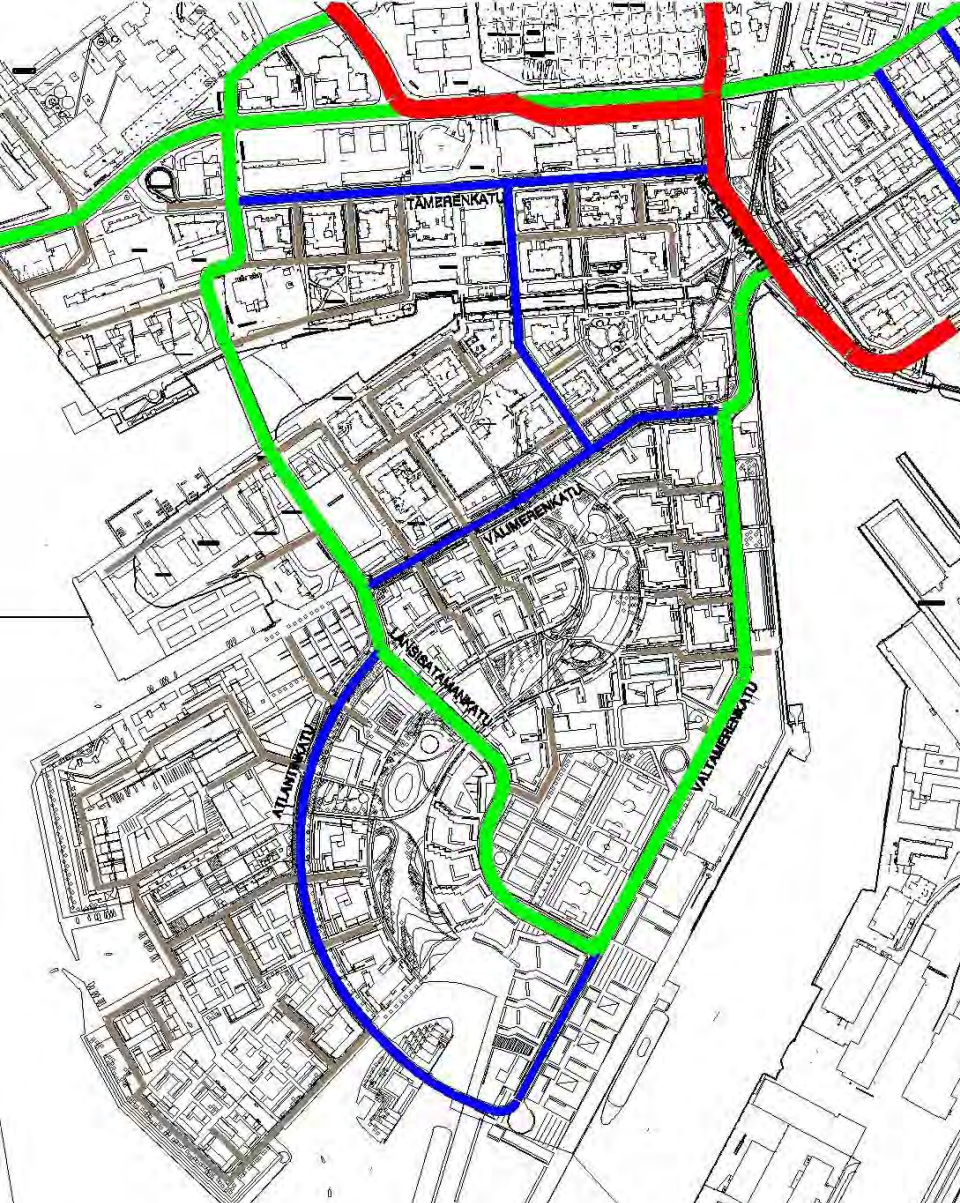

WEST HARBOUR PROJECT
MATTI KAIJANSINKKO

KÄMP TOWER

RÖÖRI – VACUUM WASTE COLLECTING SYSTEM – WASTE CENTER , TEMPORARY FACADES

TRAM LINES 2012

TRAM LINES 2025

BICYCLES & SHORE ROUTE

CAR TRAFFIC

BAANA