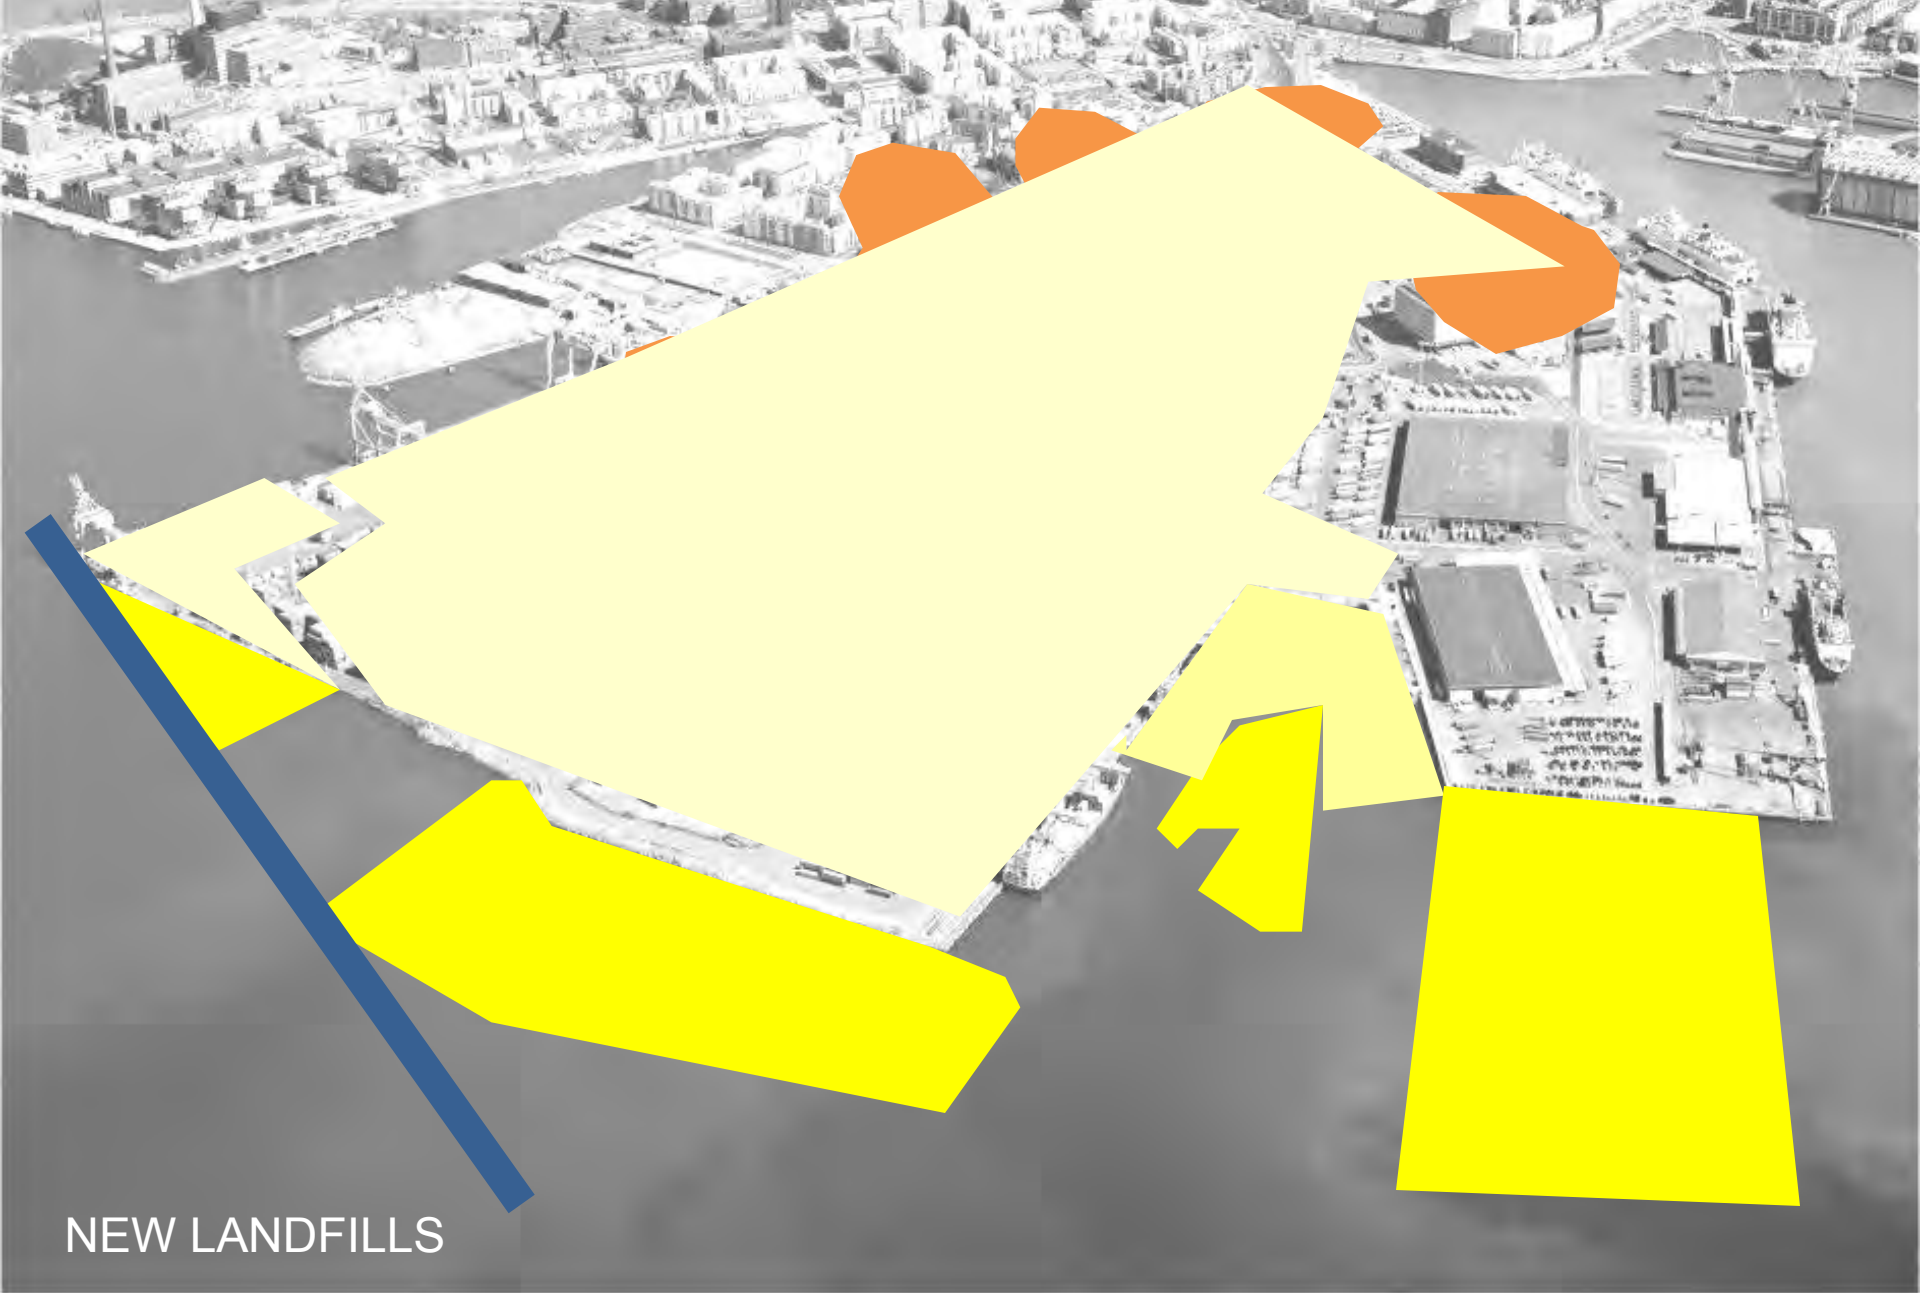

NEW LANDFILLS

City of Helsinki
City Planning Department

WEST HARBOUR PROJECT
MATTI KAIJANSINKKO