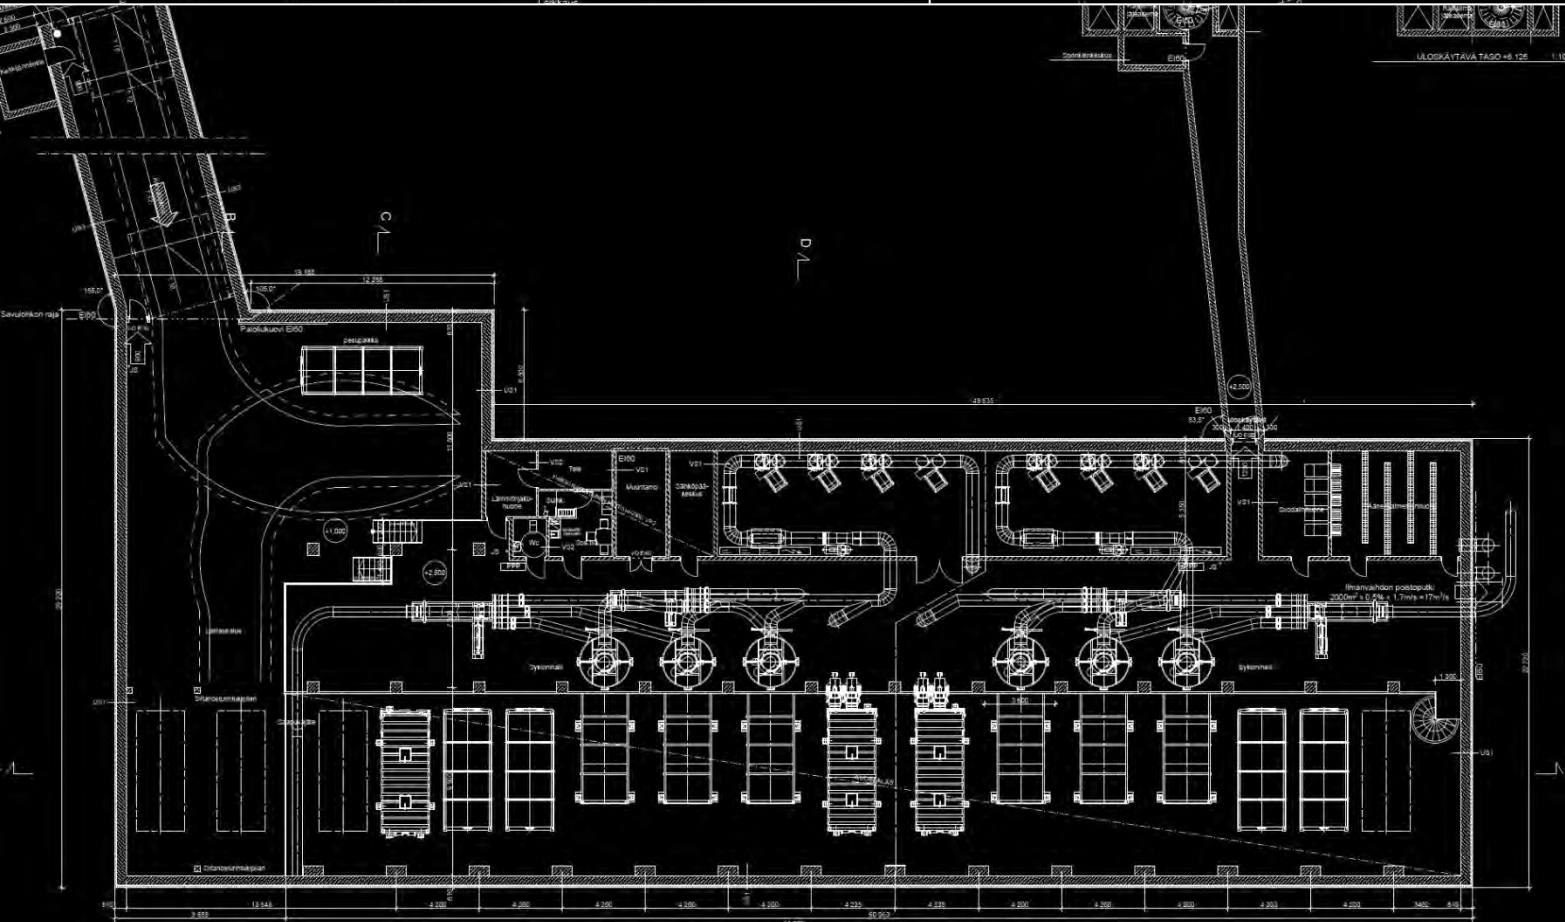

WEST HARBOUR PROJECT
MATTI KAIJANSINKKO

KÄMP TOWER

RÖÖRI – VACUUM WASTE COLLECTING SYSTEM – WASTE CENTER , TEMPORARY FACADES

TRAM LINES 2012

TRAM LINES 2025

BICYCLES & SHORE ROUTE

CAR TRAFFIC

BAANA