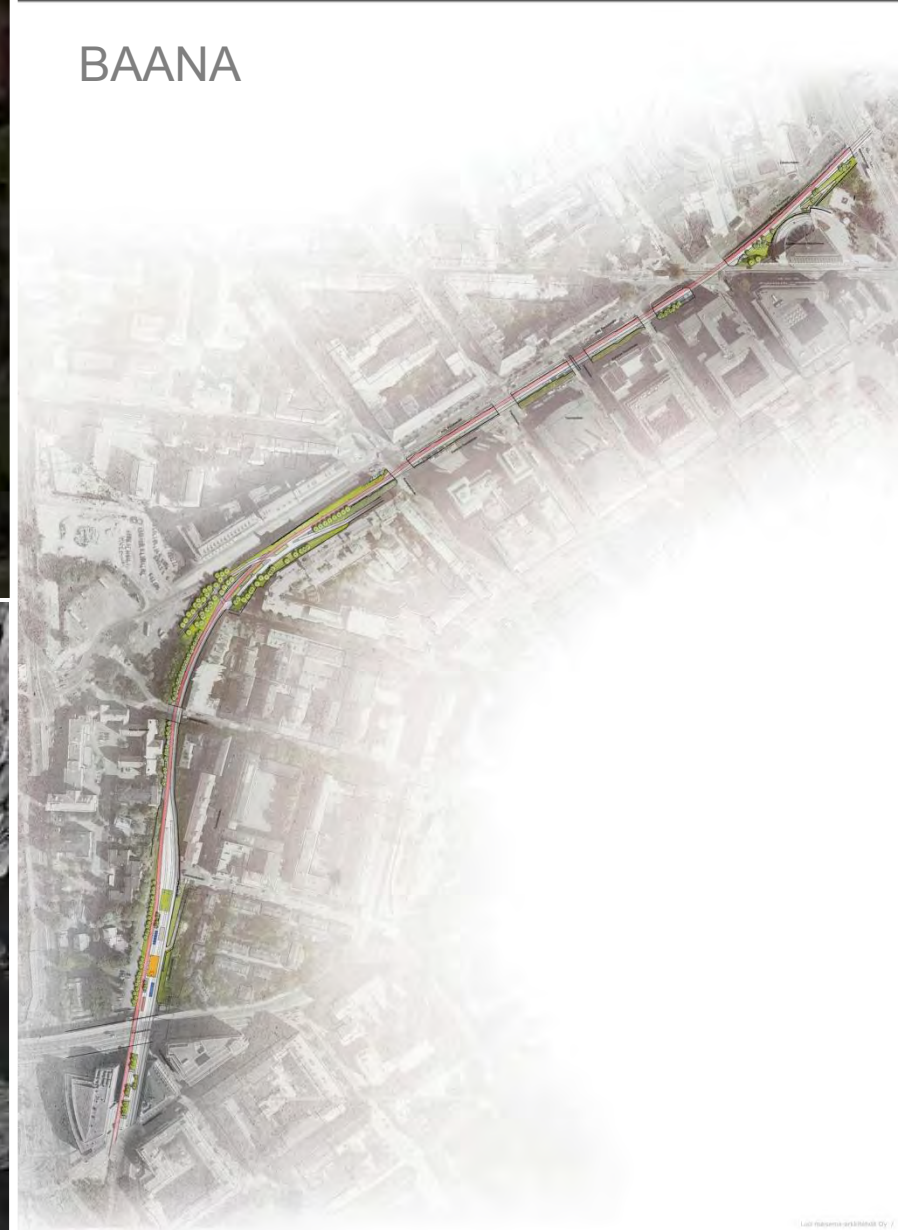

WEST HARBOUR PROJECT
MATTI KAIJANSINKKO

KÄMP TOWER

RÖÖRI – VACUUM WASTE COLLECTING SYSTEM – WASTE CENTER , TEMPORARY FACADES

TRAM LINES 2012

TRAM LINES 2025

BICYCLES & SHORE ROUTE

CAR TRAFFIC

BAANA