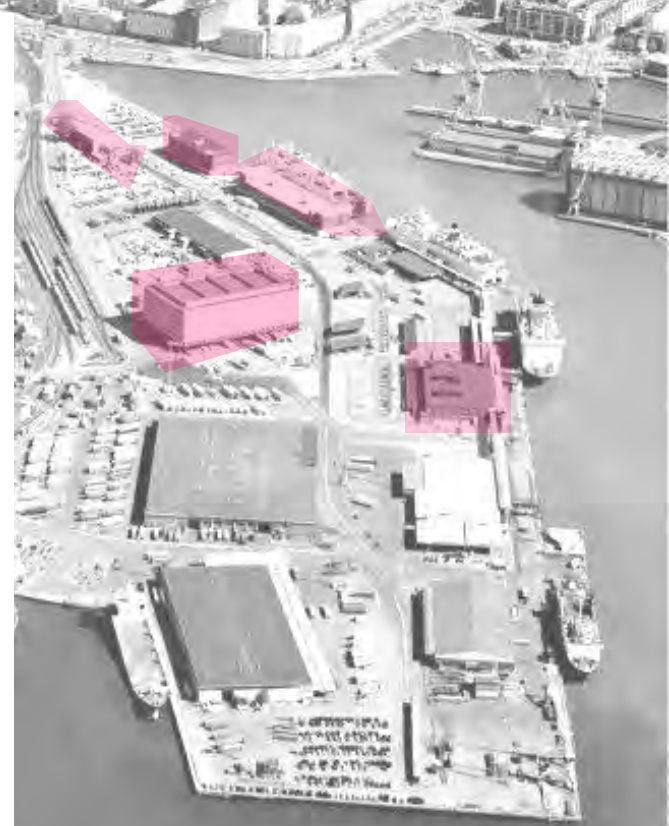

REMAINING BUILDINGS

City of Helsinki
City Planning Department

WEST HARBOUR PROJECT
MATTI KAIJANSINKKO