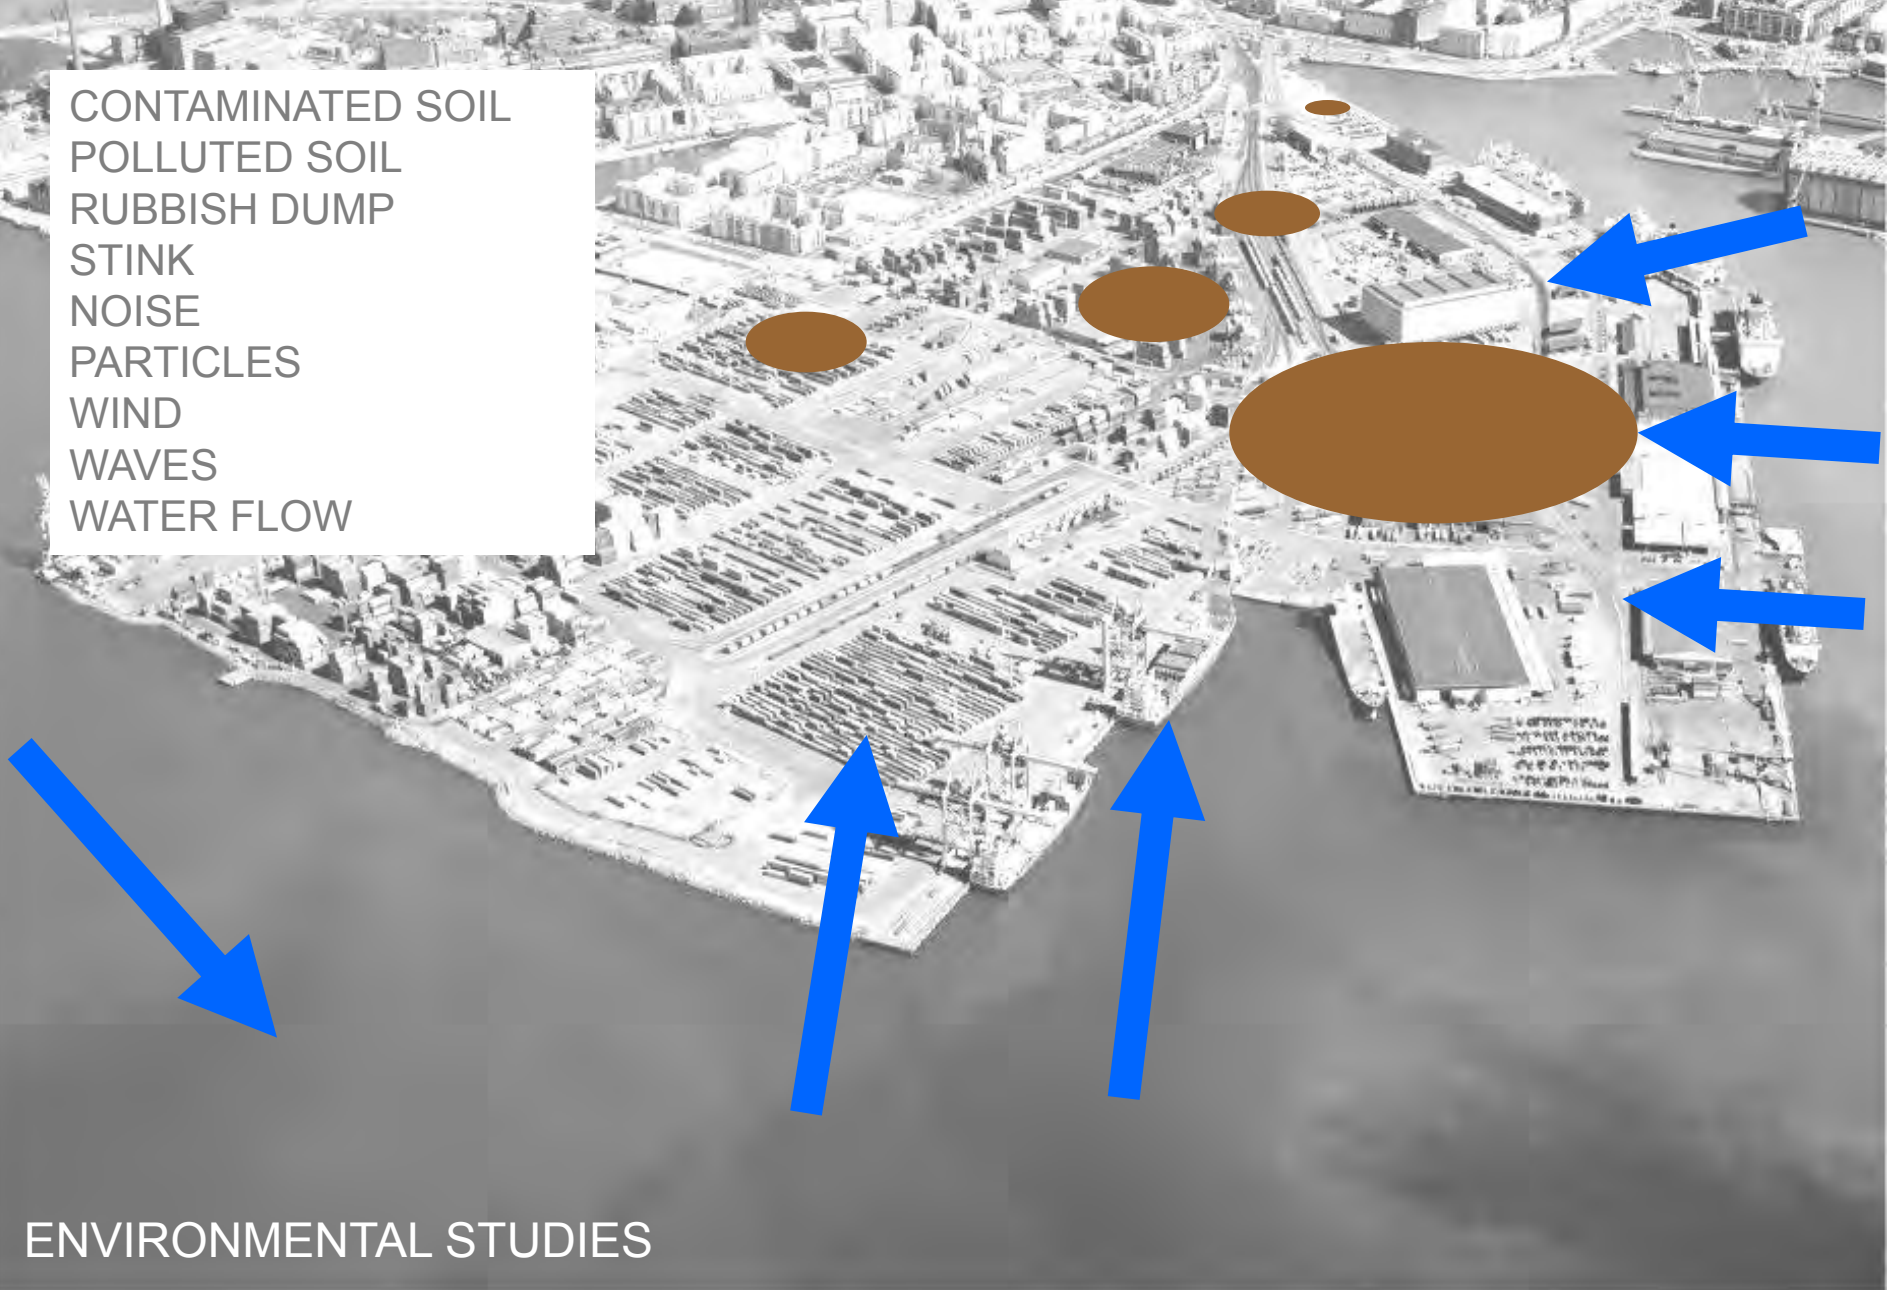

WEST HARBOUR PROJECT
MATTI KAIJANSINKKO

CONTAMINATED SOIL
POLLUTED SOIL
RUBBISH DUMP
STINK
NOISE
PARTICLES
WIND
WAVES
WATER FLOW

ENVIRONMENTAL STUDIES

ORIGINAL ISLANDS

City of Helsinki
City Planning Department