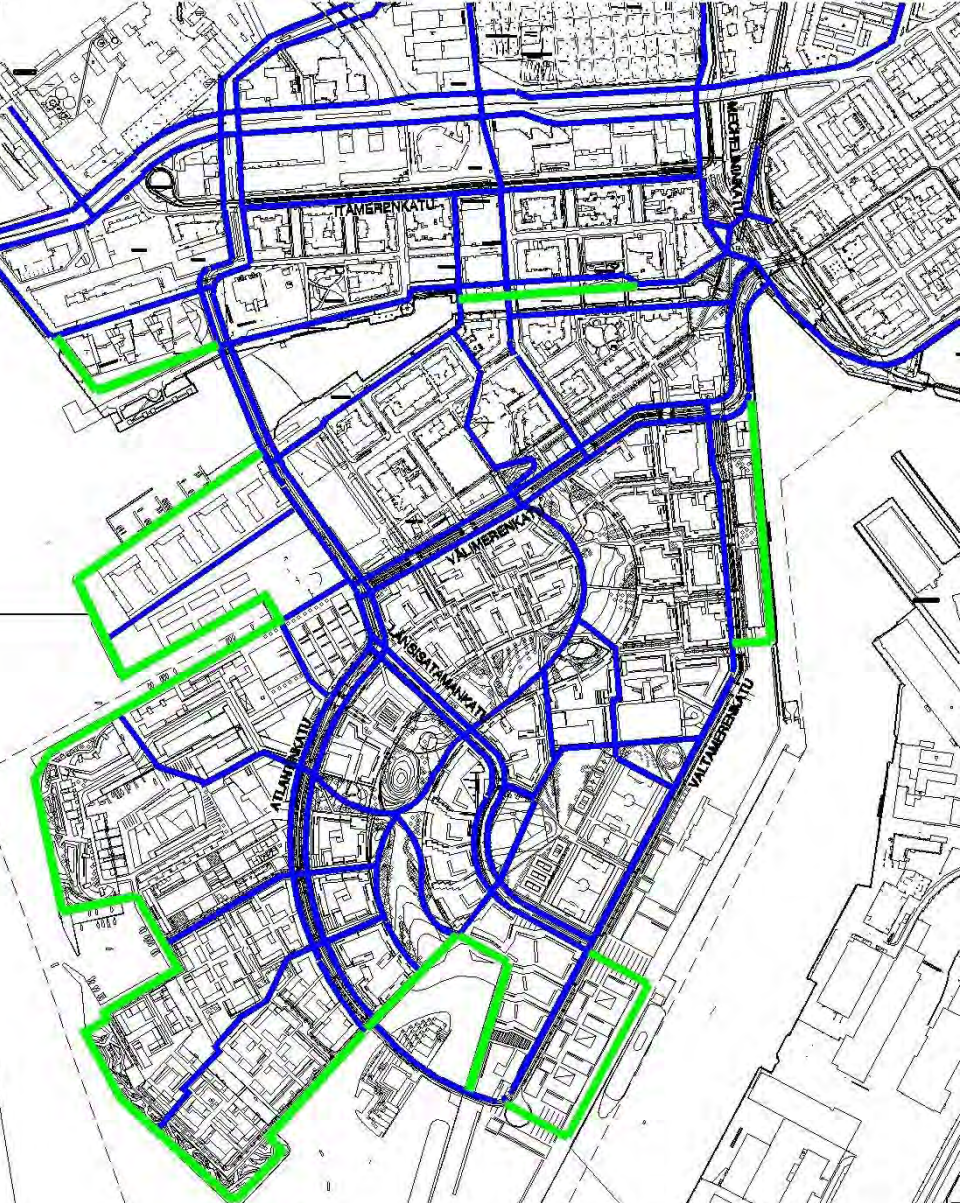

WEST HARBOUR PROJECT
MATTI KAIJANSINKKO

KÄMP TOWER

RÖÖRI – VACUUM WASTE COLLECTING SYSTEM – WASTE CENTER , TEMPORARY FACADES

TRAM LINES 2012

TRAM LINES 2025

BICYCLES & SHORE ROUTE

CAR TRAFFIC

BAANA