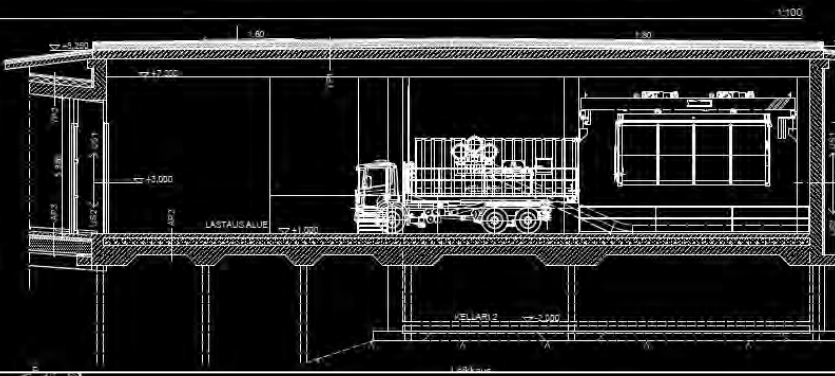

WEST HARBOUR PROJECT
MATTI KAIJANSINKKO

KÄMP TOWER

RÖÖRI – VACUUM WASTE COLLECTING SYSTEM – WASTE CENTER , TEMPORARY FACADES

TRAM LINES 2012

TRAM LINES 2025

BICYCLES & SHORE ROUTE

CAR TRAFFIC

BAANA