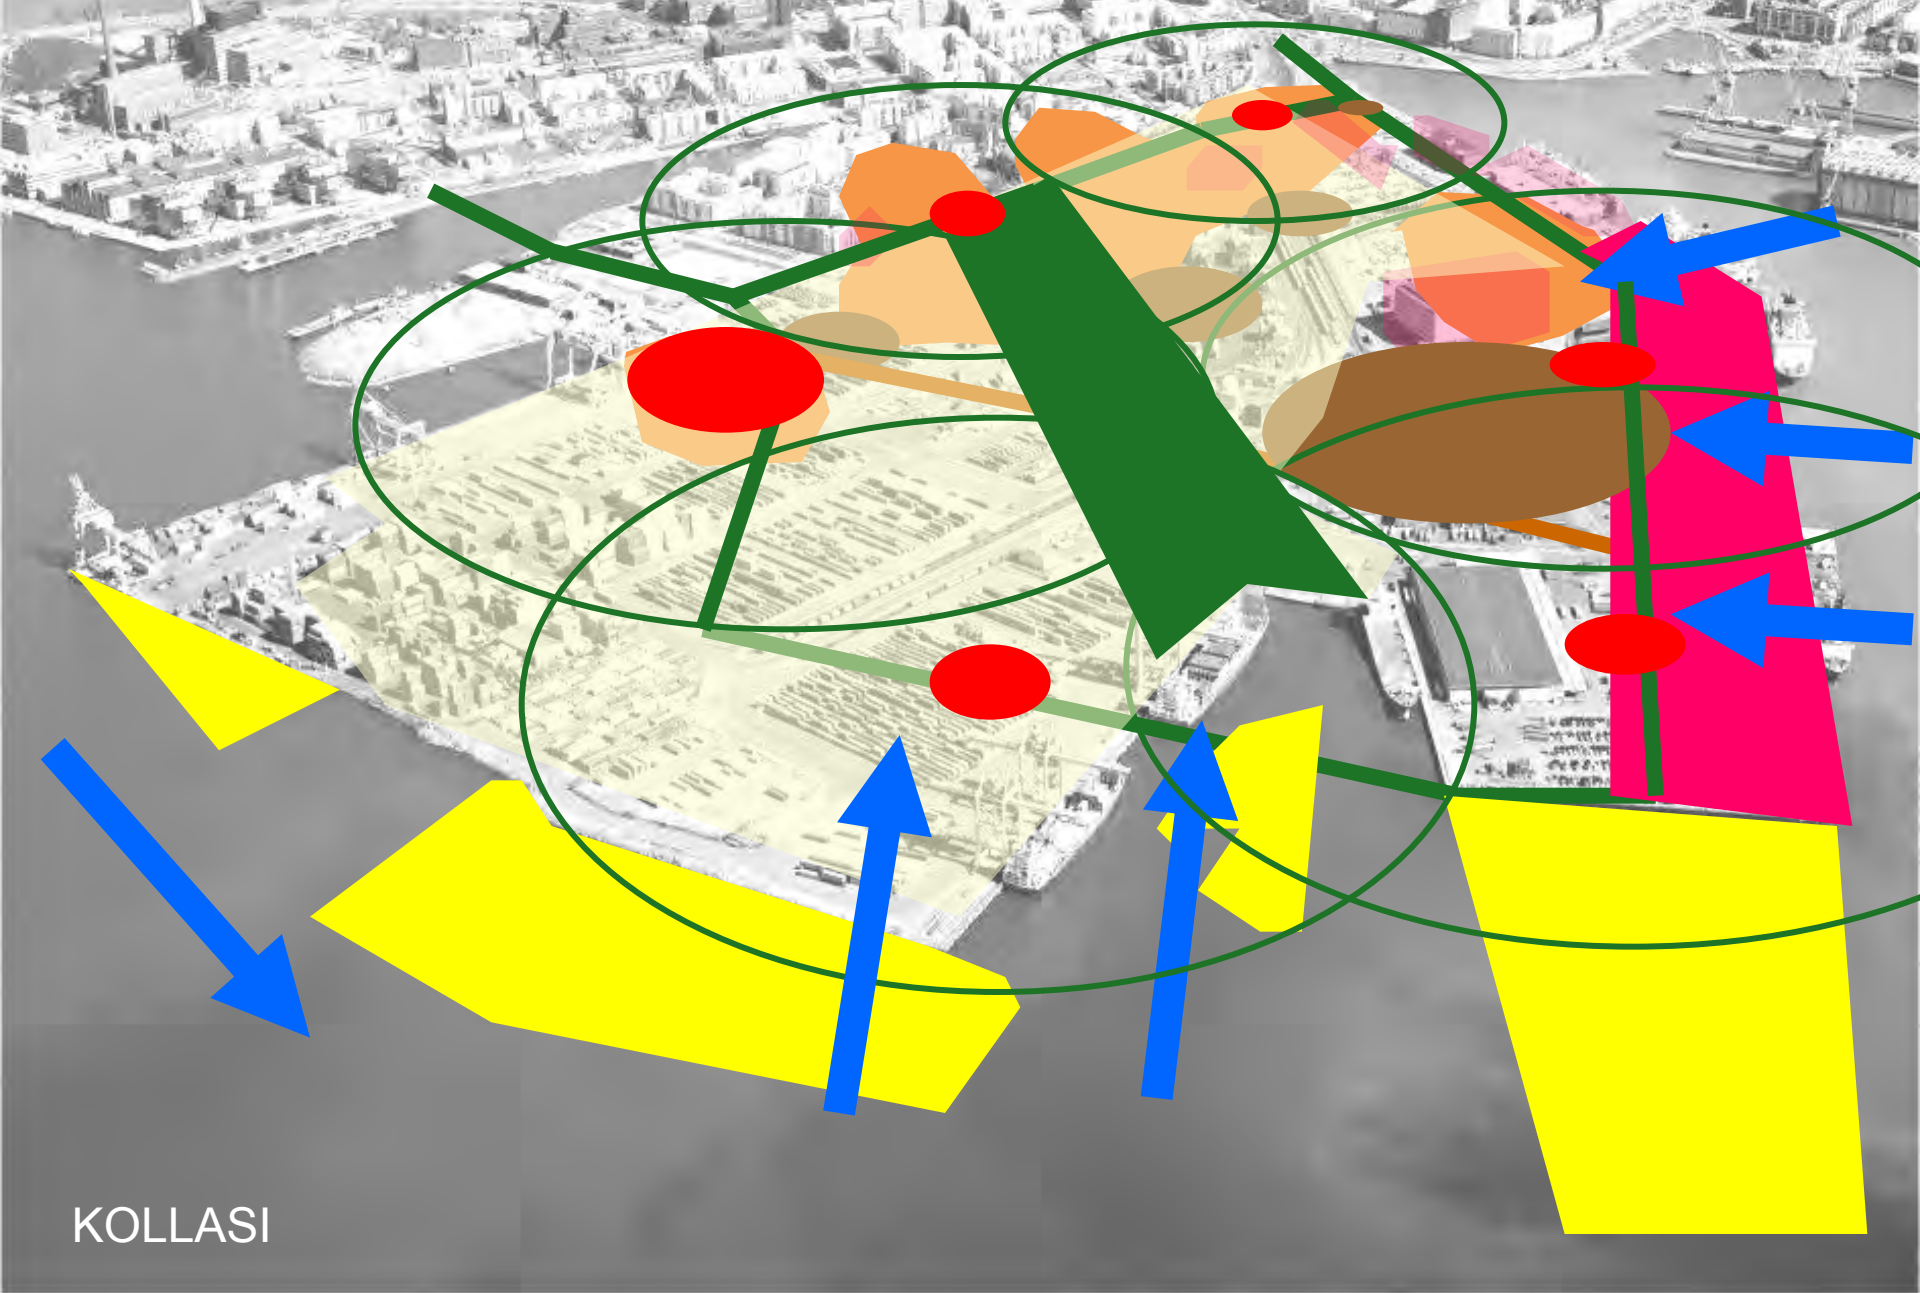

KOLLASI

City of Helsinki
City Planning Department

WEST HARBOUR PROJECT
MATTI KAIJANSINKKO