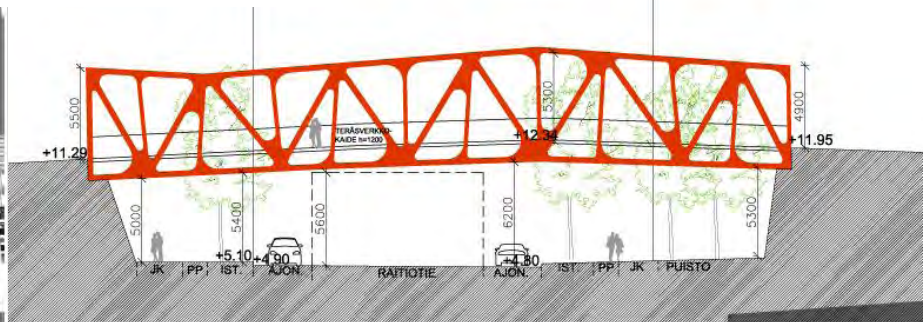

HYVÄNTOIVONPUISTO (GOOD HOPE PARK) / VSU