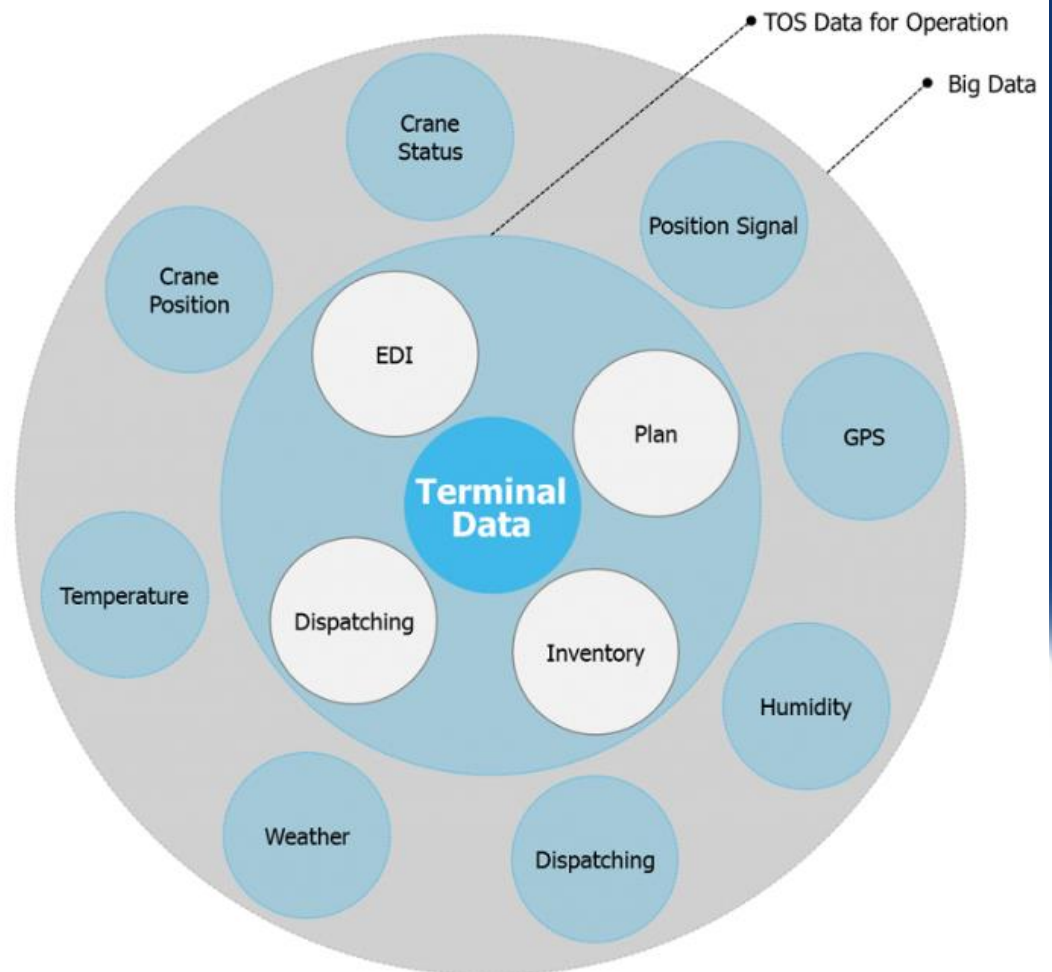

Best equipment & maintenance

Best teams

A close-up, low-angle shot of the blue hull of a CMA CGM container ship, showing the company name in white and red lettering. The ship is positioned on the right side of the slide, curving towards the top right corner.

What is a smart port ?

- **Information and Process management**
- Integration of IT Systems between all stake holders (Port Community System)
- Best traffic management
- Best modern security concept

What is a smart port ?

A safe port is a smart port

Alerts carrier in real time about:

1) Any incorrect, suspicious weights asap (real time?)

2) Change of Seals

Old

New

3) Missing and wrong docs

What is a smart port ?

- **A green port is a smart port**
- Reduction CO2 emission
- Sustainable energy
- Reduce emission by using Electronic cars

Suggestions

BIG DATA

- platform can be utilised to manage & share TOS Information
- Study and monitor impacts such as weather, temperature etc.