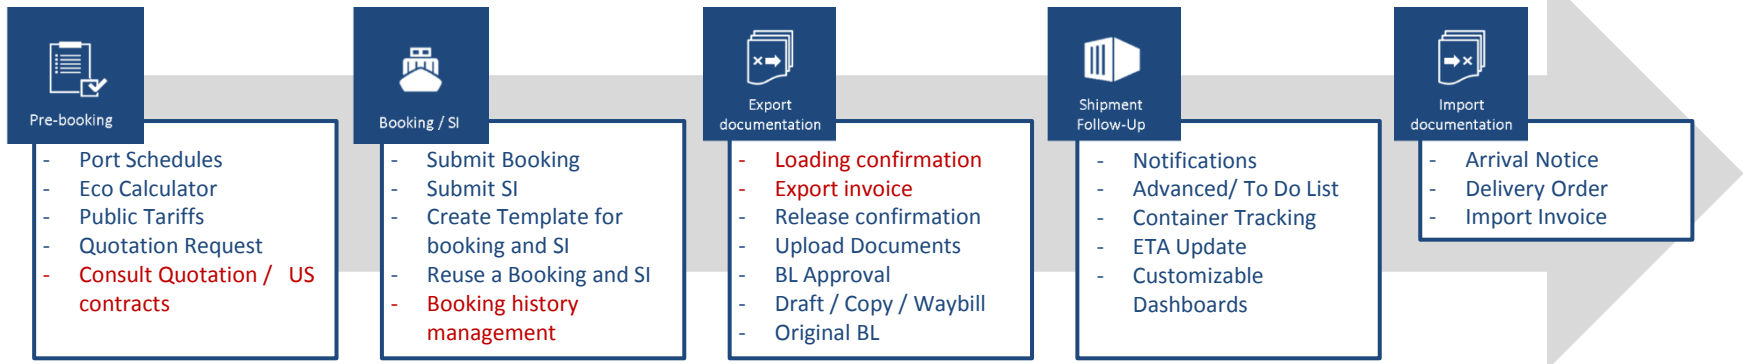

Available

Available in a short time (2015)

The **CMA CGM** eBUSINESS platform is an authentic Business Centre which manages the expeditions from start to finish

Find us on the mobile application, available on

and