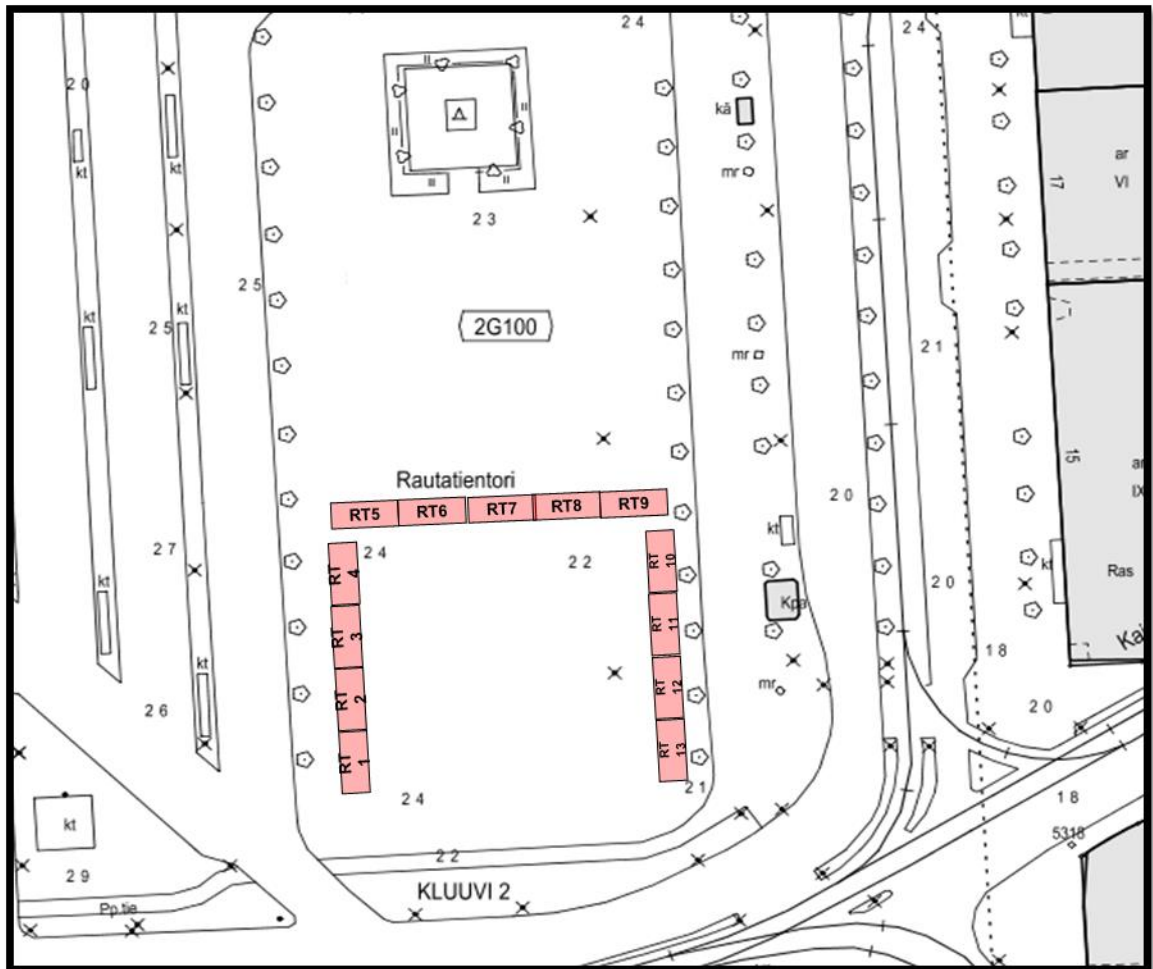

4. Rautatientori SUMMER (1.4.-30.9.)

Symbology:

- trading slot for one vehicle or wagon
- available area
- **KT1**
   name and number of the trading slot
- free are for pedestrians/rescue routes
- lighting pole

Trading times: 07-19 & 19-06