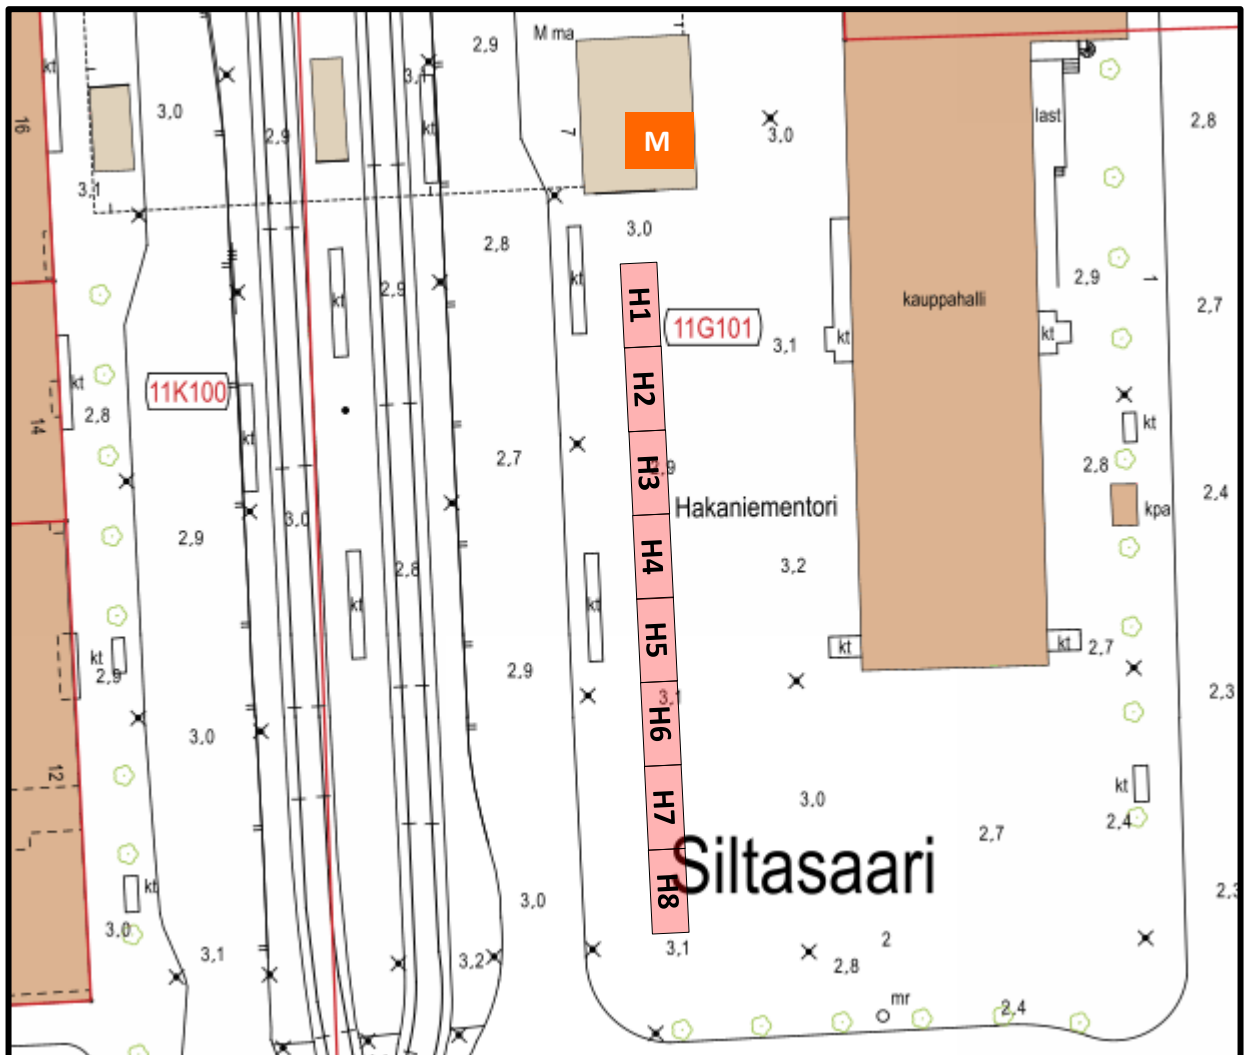

Trading times:

Mon-Fri: 17-03

Sat: 17-23

Sun: -

13. Säästöpankinranta

Symbology:

-  trading slot for one vehicle or wagon
-  available area
- KT1**
 name and number of the trading slot
-  free are for pedestrians/rescue routes
-  lighting pole