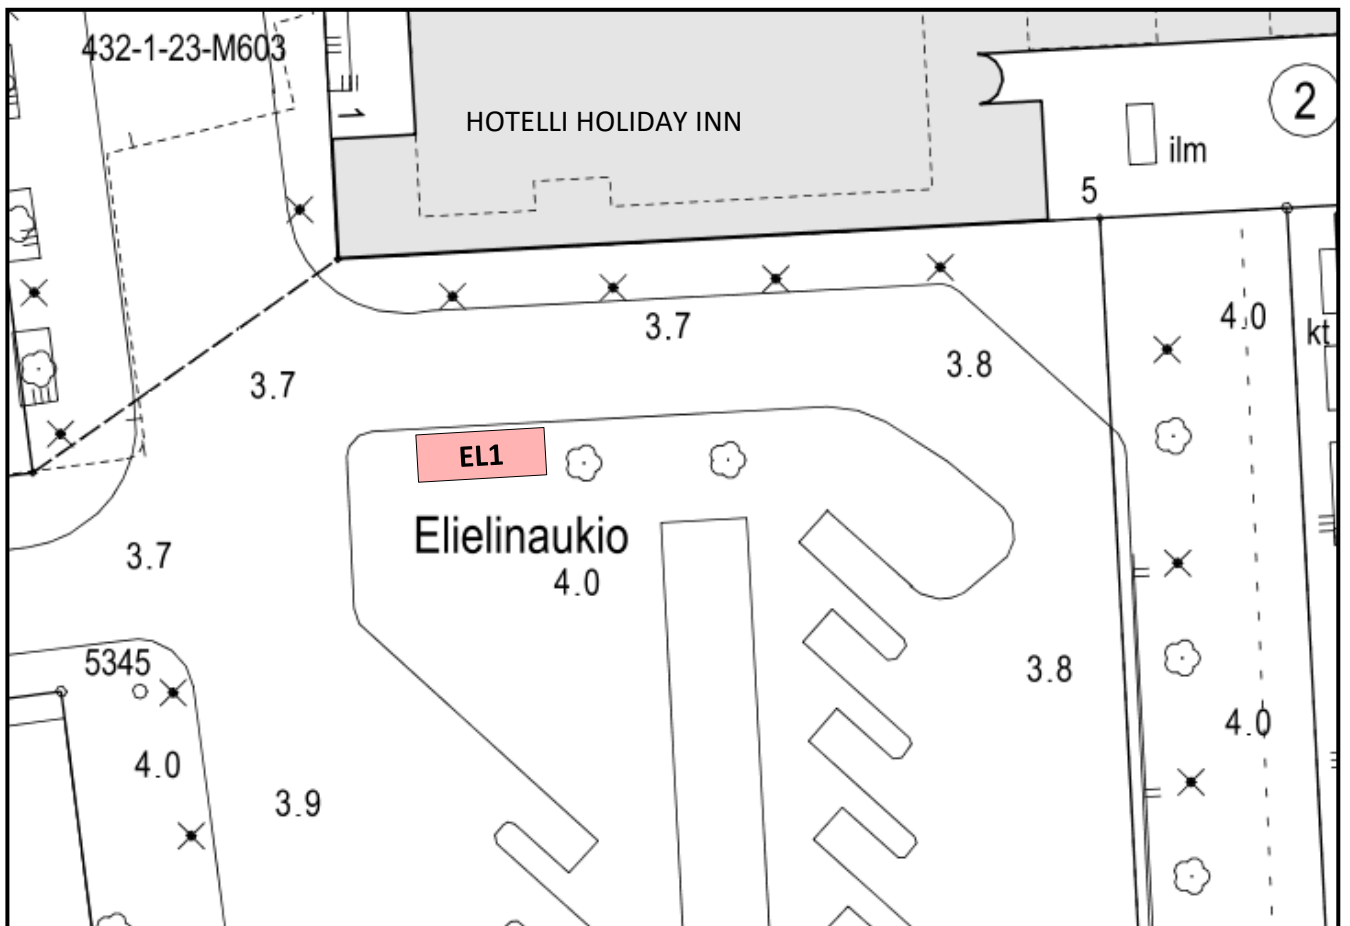

3. Elielinaukio

Symbology:

-  trading slot for one vehicle or wagon
-  available area
- KT1**
 name and number of the trading slot
-  free are for pedestrians/rescue routes
-  lighting pole

Trading times: 07-19 & 19-06