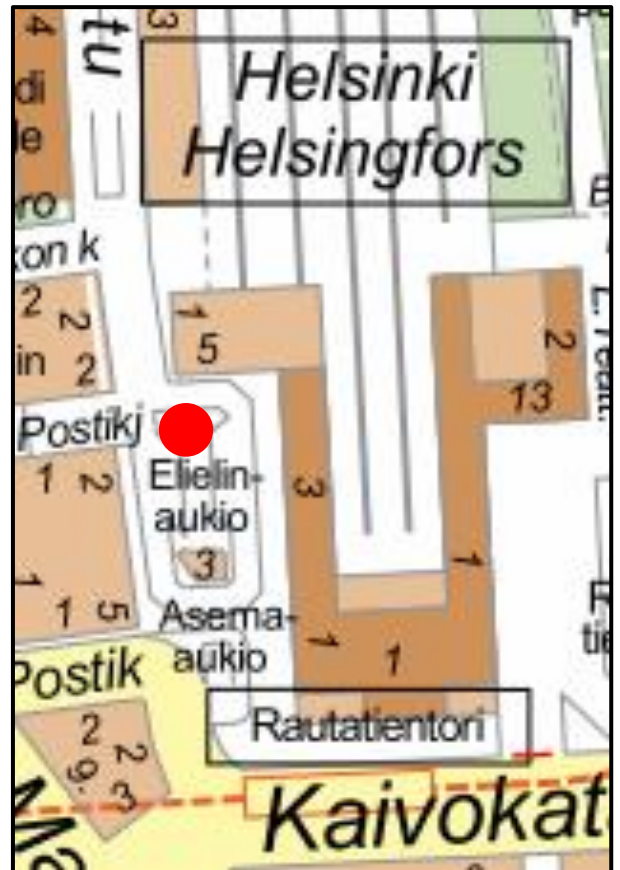

2. Kansalaistori

Symbology:

	trading slot for one vehicle or wagon
	available area
KT1	name and number of the trading slot
	free are for pedestrians/rescue routes
	lighting pole

Trading times: 07-19 & 19-06

Note, Shift list!

Inquiry for electrical connection:

H.T.P Palvelut Oy, Hannu Heiskanen puh. 0400 428 325

Access road to Kansalaistori via Eero Erkon katu

Using trading spots on event days, need to be agreed upon with the event organizer. The event organizer has the right to decide of the usage for rental area.

3. Elielinaukio

Symbology:

-  trading slot for one vehicle or wagon
-  available area
- KT1**
 name and number of the trading slot
-  free are for pedestrians/rescue routes
-  lighting pole

Trading times: 07-19 & 19-06