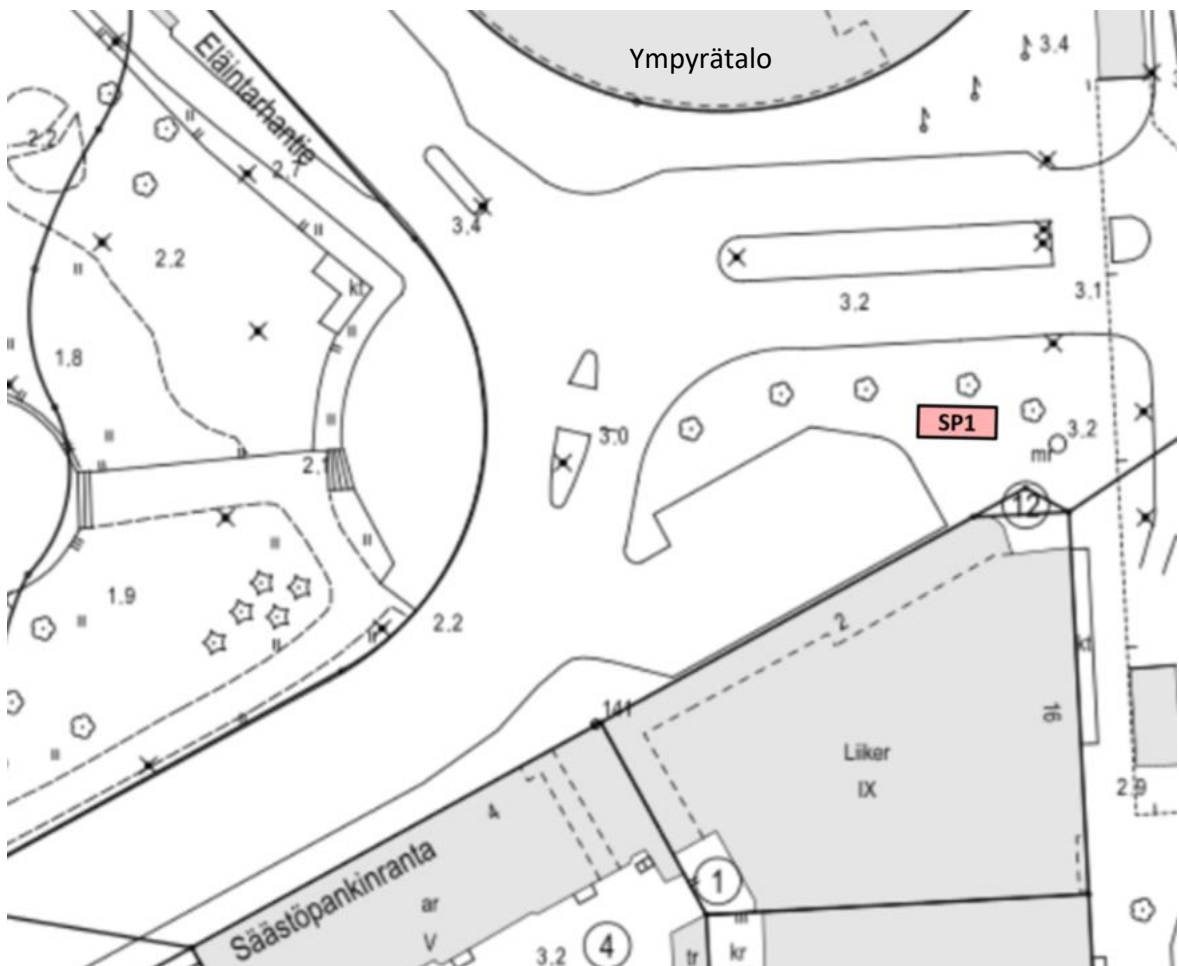

13. Säästöpankinranta

Symbology:

- trading slot for one vehicle or wagon
- available area
- **KT1**
   name and number of the trading slot
- free are for pedestrians/rescue routes
- lighting pole

Trading times: 07-19 & 19-06