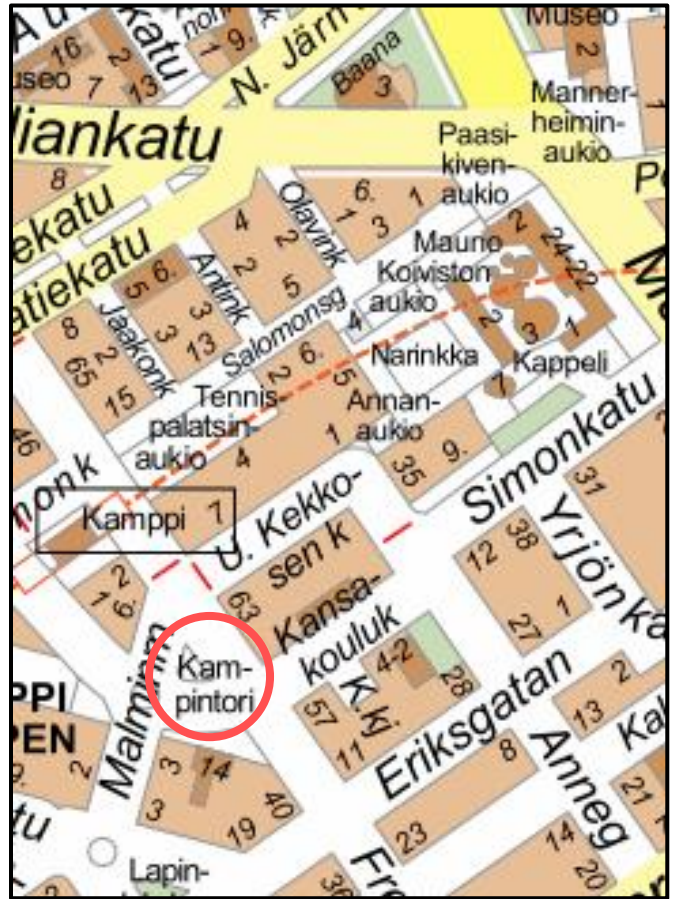

Trading times: 07-19 & 19-06

Note, Shift list!

6. Narinkkatori, Kamppi

Symbology:

-  trading slot for one vehicle or wagon
-  available area
- KT1**
 name and number of the trading slot
-  free are for pedestrians/rescue routes
-  lighting pole

Trading time: 19-06

7. Kampintori, Kamppi

Symbology:

- trading slot for one vehicle or wagon
- available area
- KT1**

 name and number of the trading slot
- free are for pedestrians/rescue routes
- lighting pole

Trading times: 07-19 & 19-06

8. Kauppatori

Symbology:

-  trading slot for one vehicle or wagon
-  available area
- KT1**
 name and number of the trading slot
-  free are for pedestrians/rescue routes
-  lighting pole

Trading times 20-03

9 Kukkatori (Havis Amanda)

Symbology:

-  trading slot for one vehicle or wagon
-  available area
- KT1**
 name and number of the trading slot
-  free are for pedestrians/rescue routes
-  lighting pole