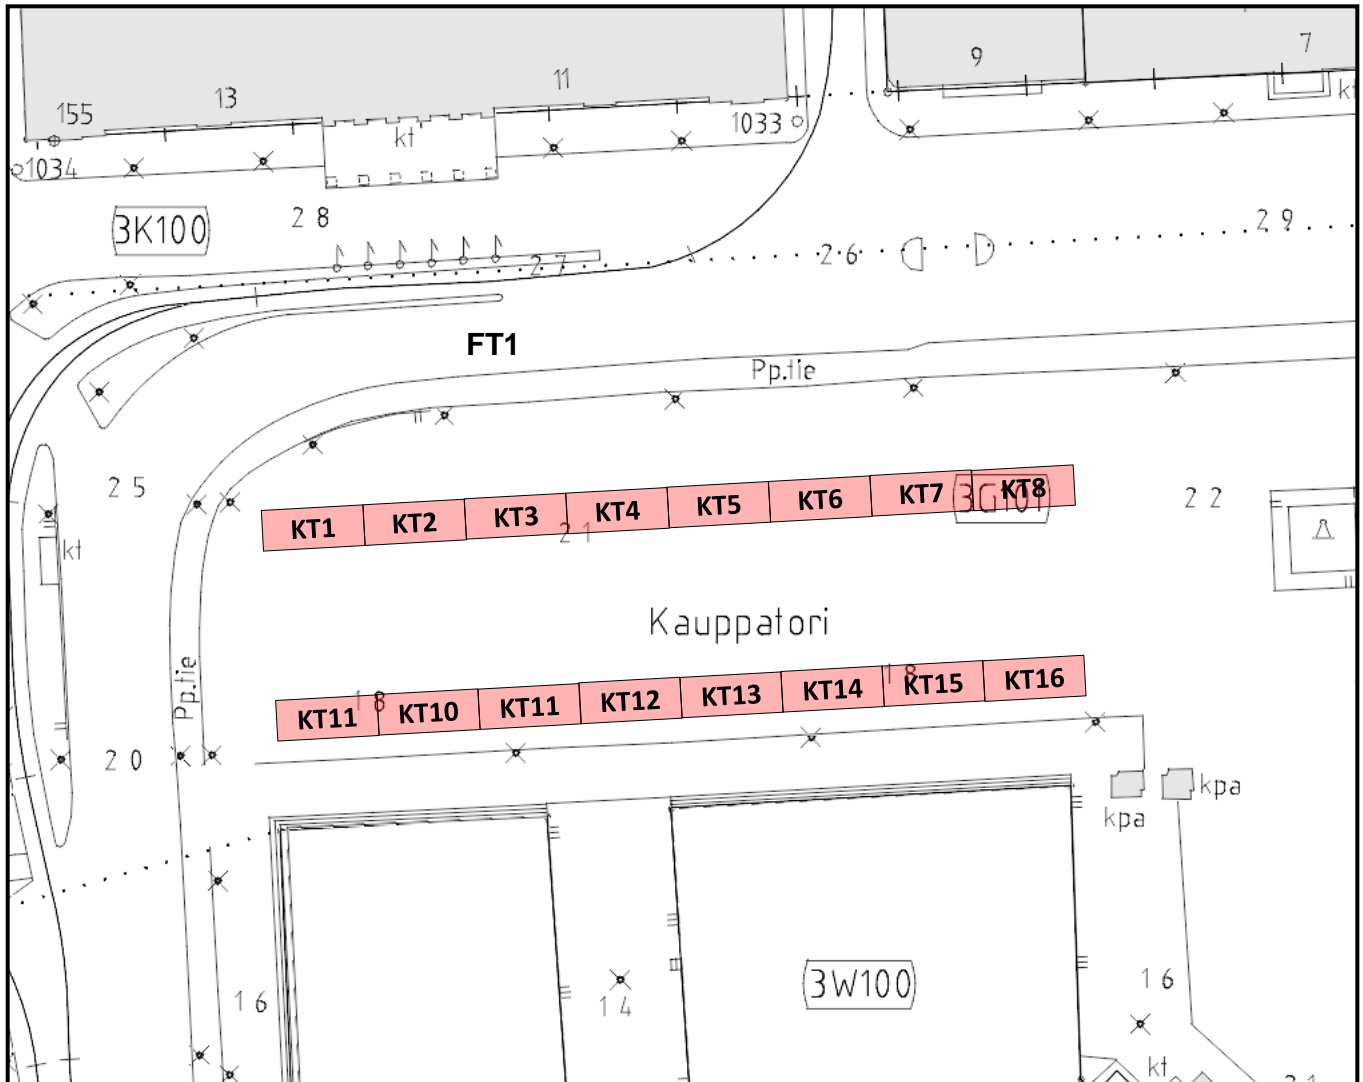

Trading times 20-03