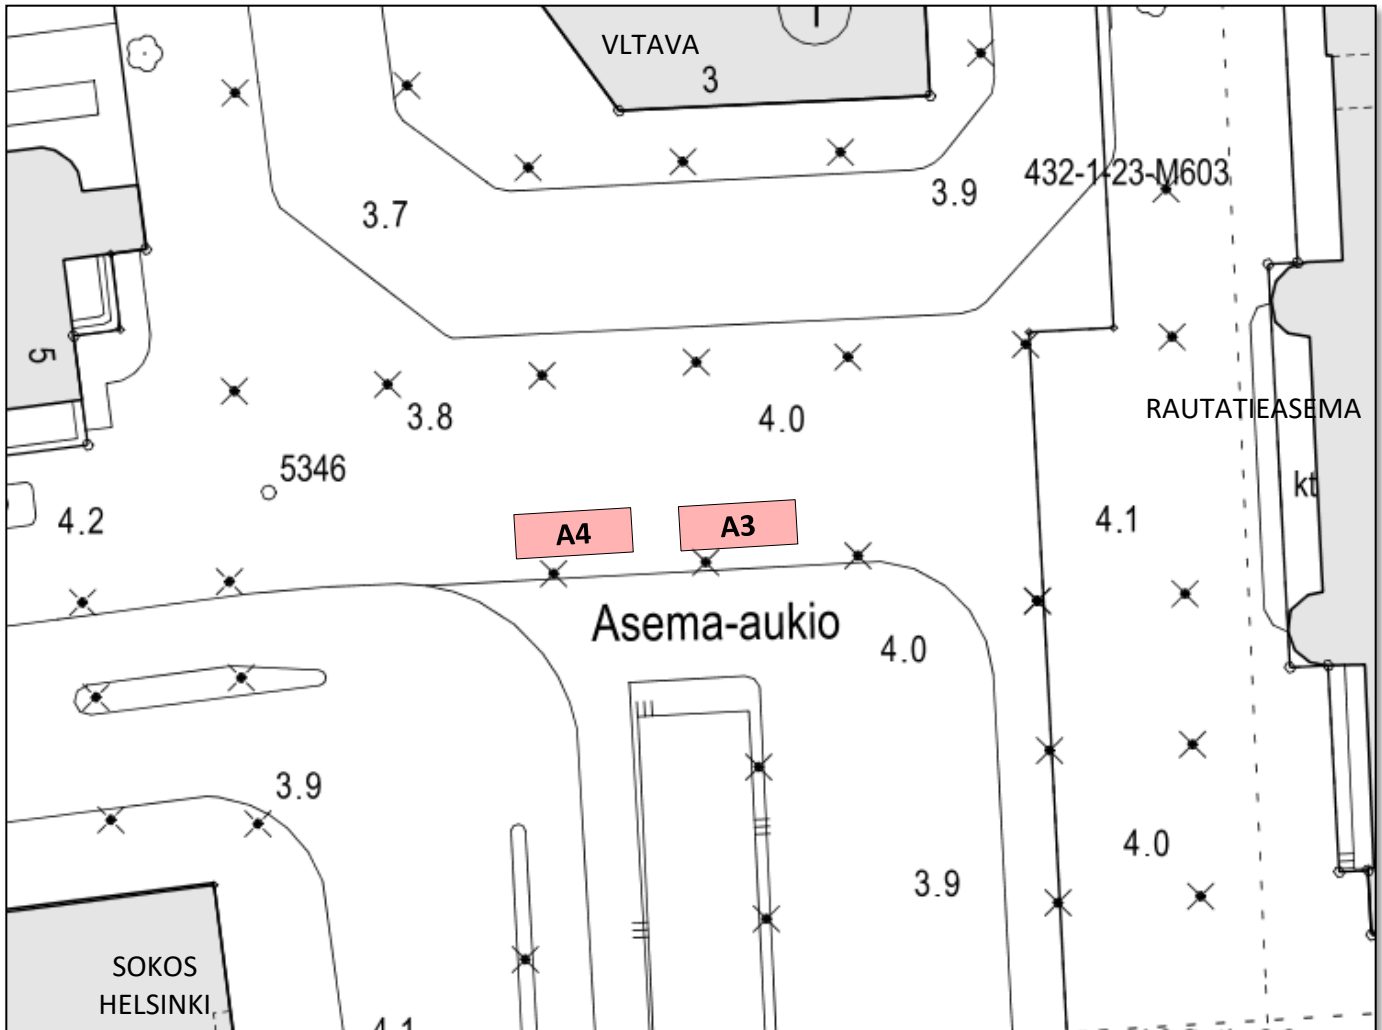

Trading times: 07-19 & 19-06

Note, Shift list!

If the electricity is taken from the Postikatu cabinet, the electrical wires has to be carried out by air over the sidewalk and bicycle lane (height min. 2.4 m)!