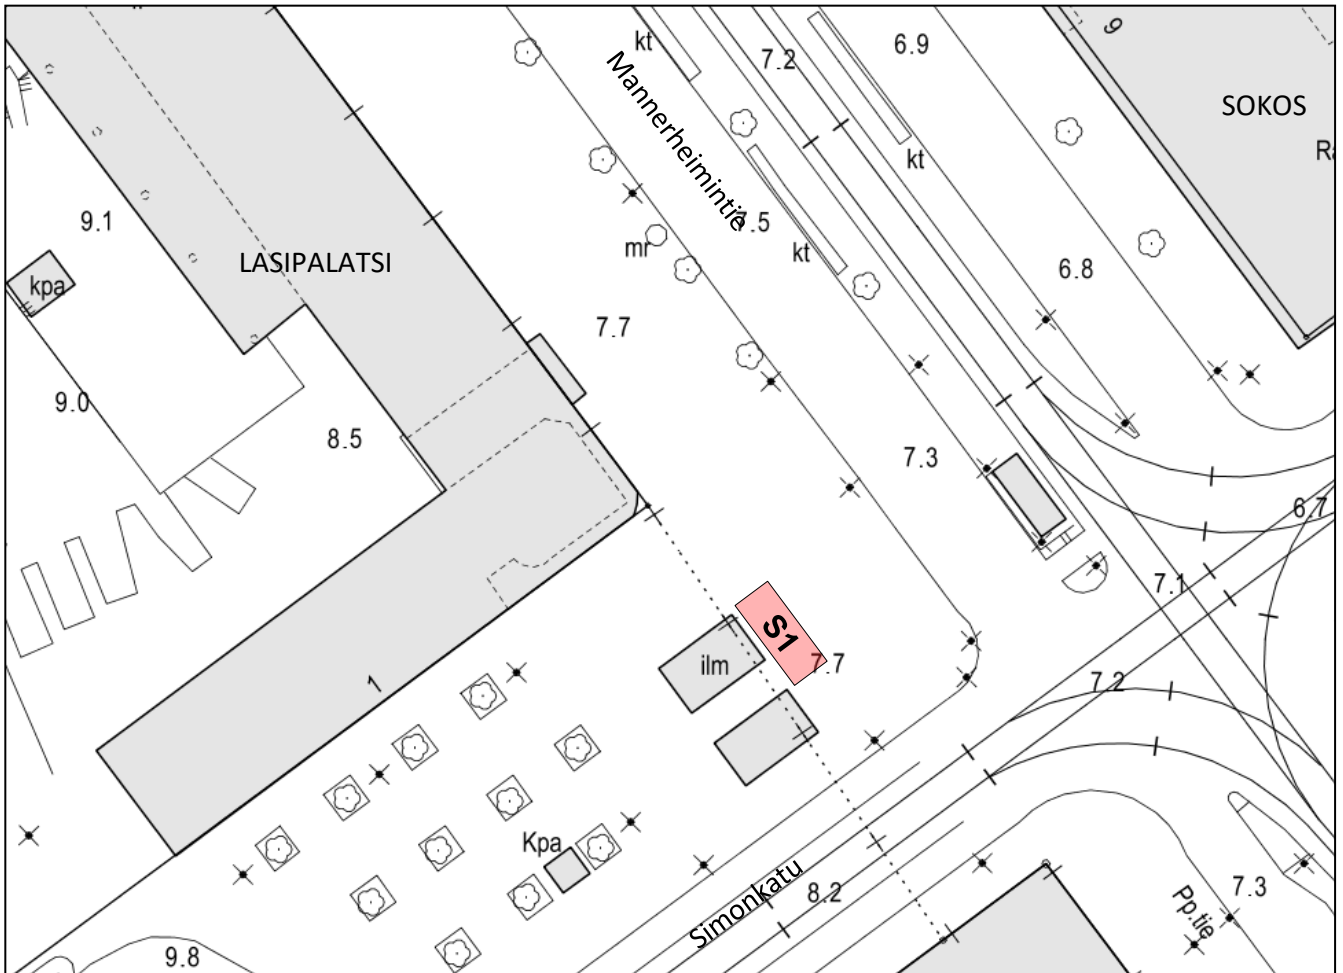

5. Simonpuistikko, Kampppi

Symbology:

- trading slot for one vehicle or wagon
- available area
- **KT1**
   name and number of the trading slot
- free area for pedestrians/rescue routes
- lighting pole

Trading times: 07-19 & 19-06

Note, Shift list!