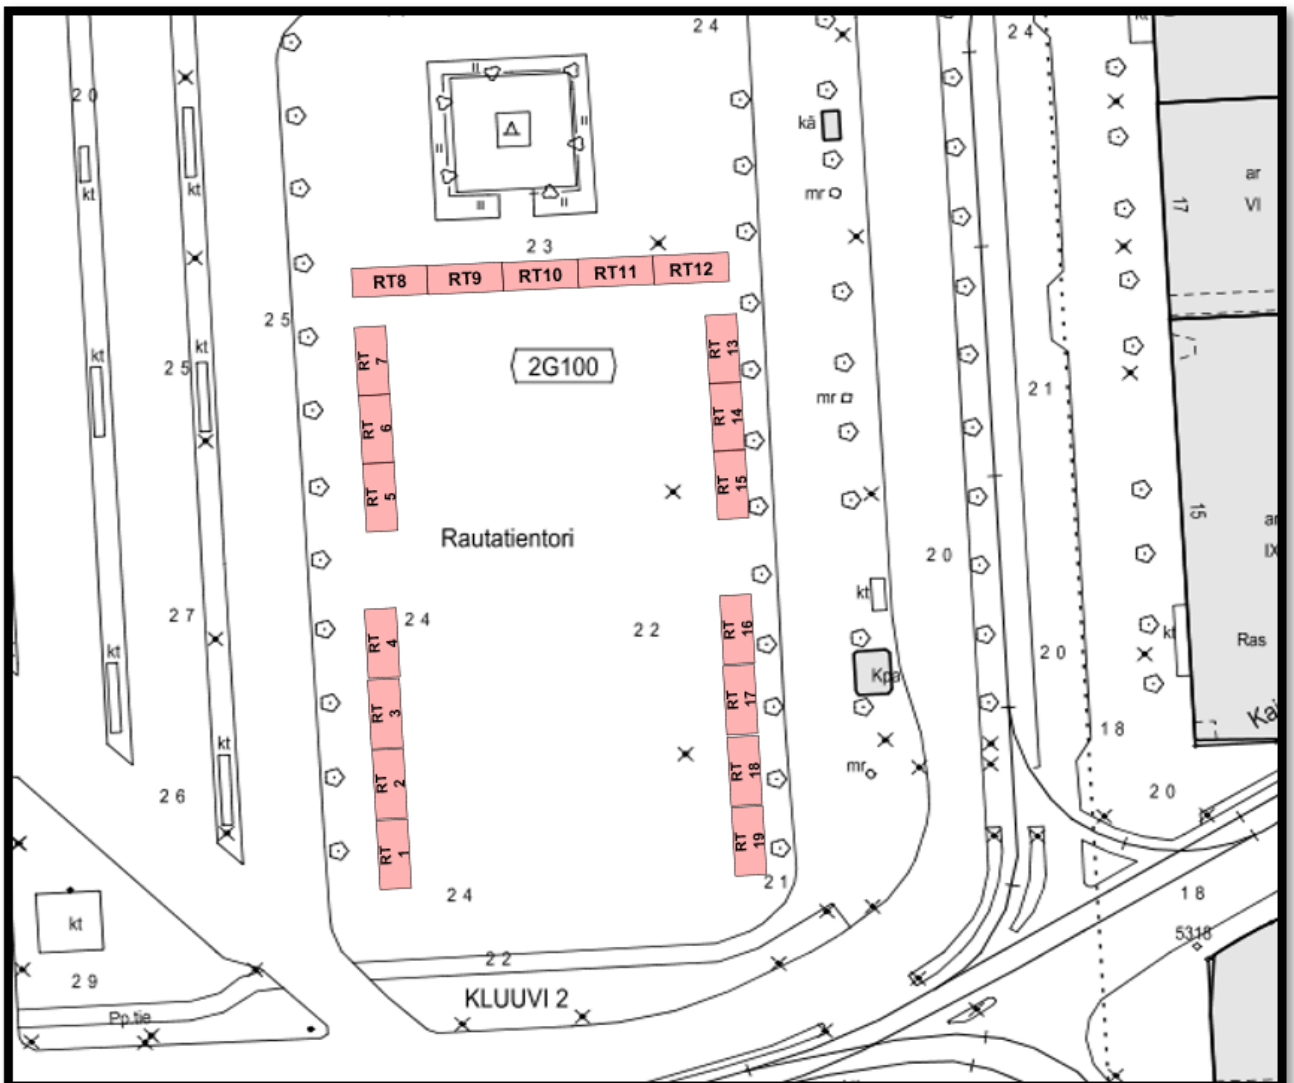

4. Rautatientori WINTER (1.10.-31.3.)

Symbology:

- trading slot for one vehicle or wagon
- available area
- **KT1** name and number of the trading slot
- free area for pedestrians/rescue routes
- lighting pole

Trading times: 07-19 & 19-06