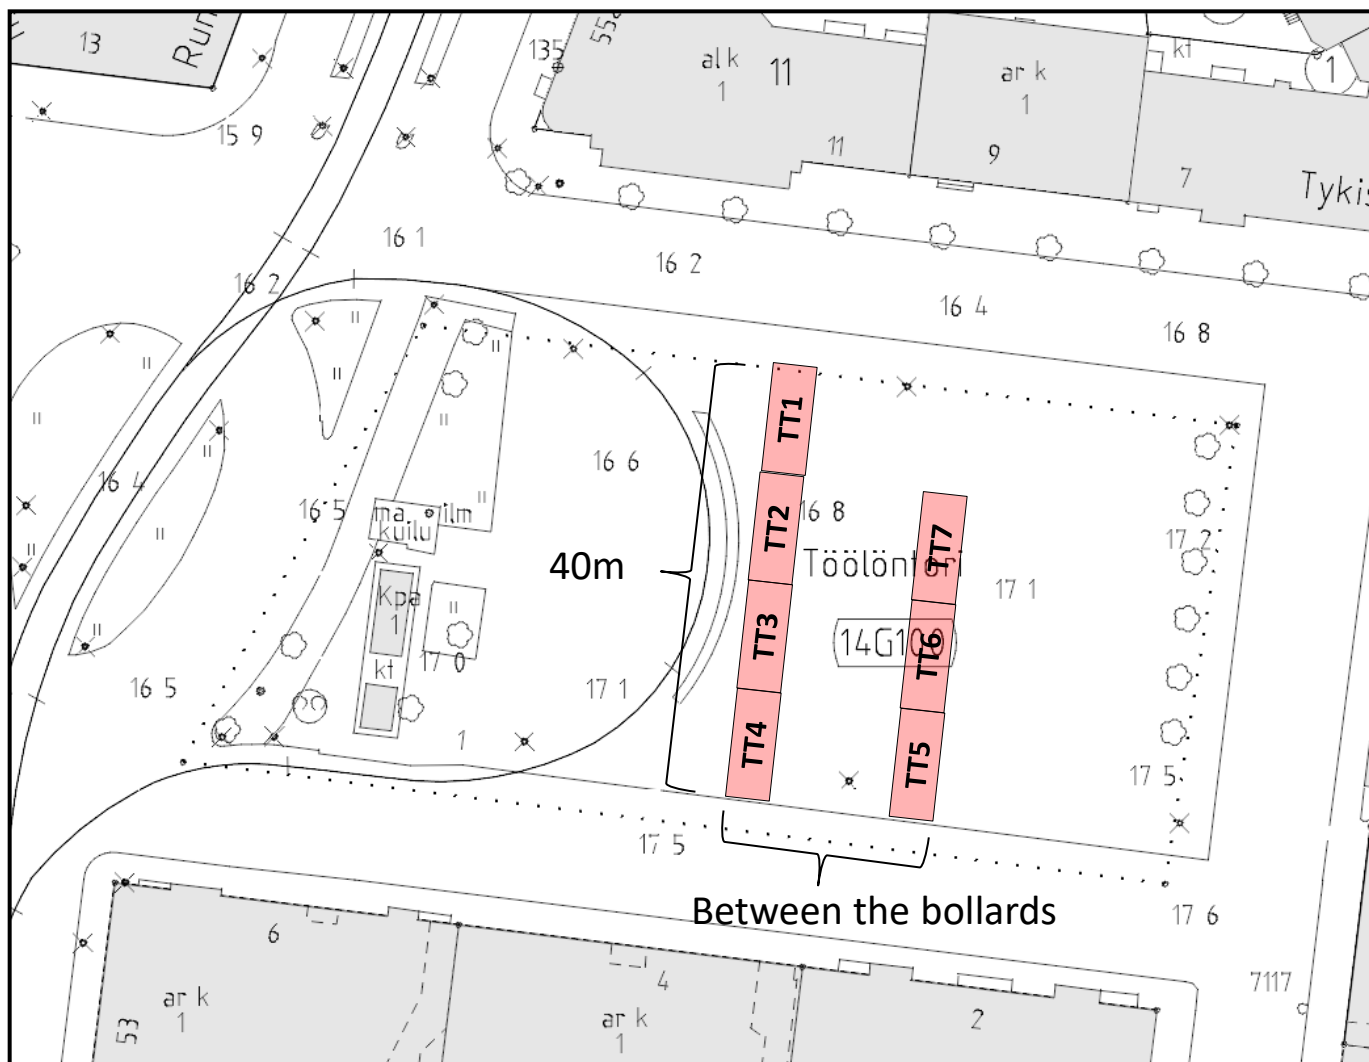

11. Töölöntori

Symbology:

- trading slot for one vehicle or wagon
- available area
- **KT1**
   name and number of the trading slot
- free are for pedestrians/rescue routes
- lighting pole

Trading times:

October-April: 16-05

May-September: 19-05