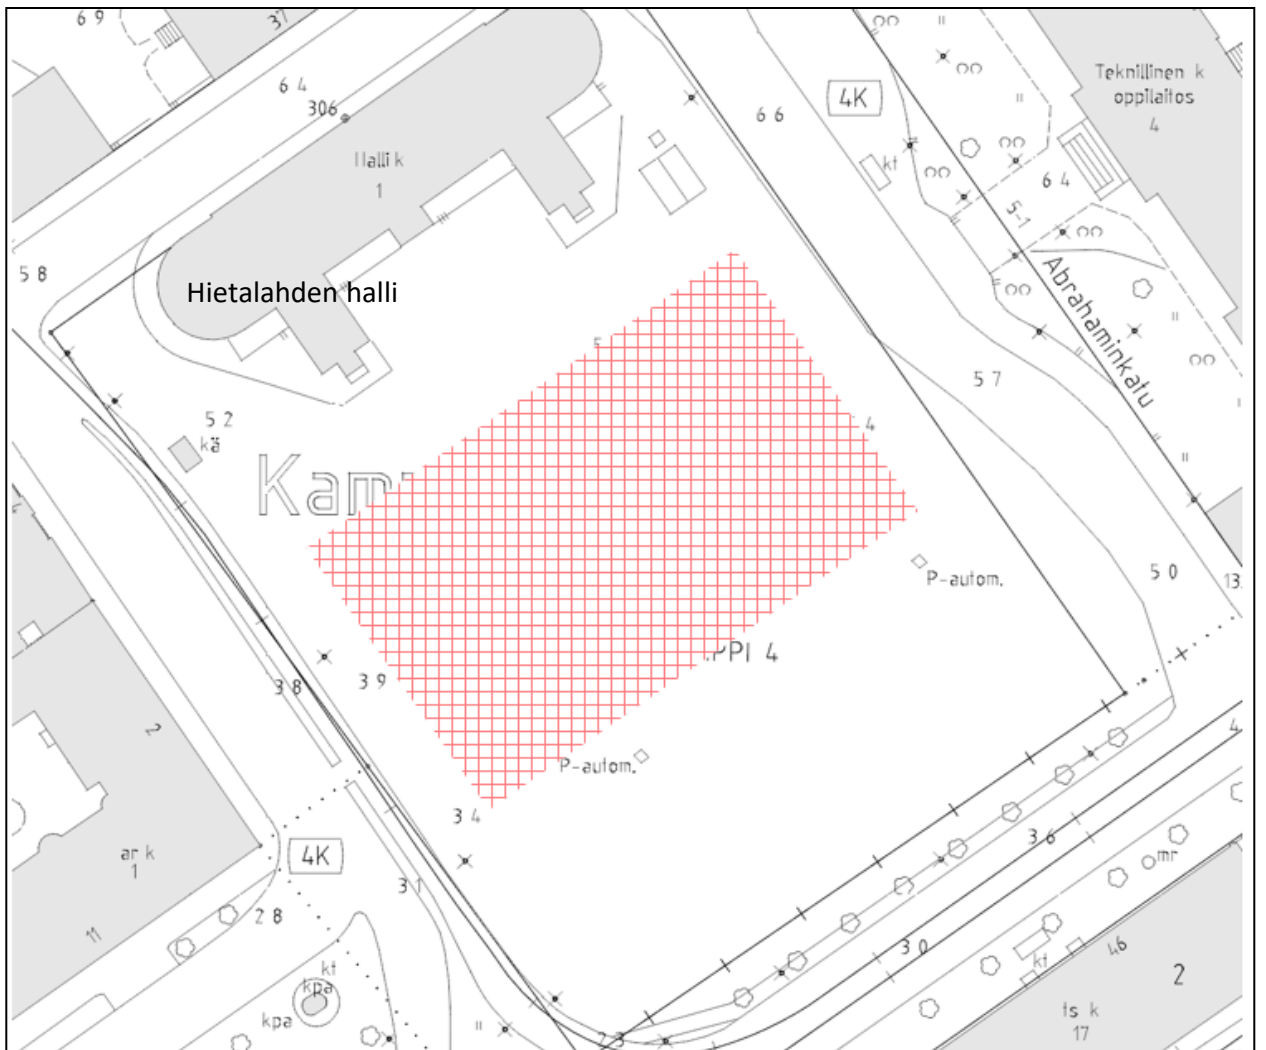

Trading times 20-03

10. Hietalahdentori

Symbology:

-  trading slot for one vehicle or wagon
-  available area
- KT1**
 name and number of the trading slot
-  free are for pedestrians/rescue routes
-  lighting pole

Trading time klo 20-05

Not specific slots. The whole red squared area is available.

11. Töölöntori

Symbology:

-  trading slot for one vehicle or wagon
-  available area
- KT1**
 name and number of the trading slot
-  free are for pedestrians/rescue routes
-  lighting pole