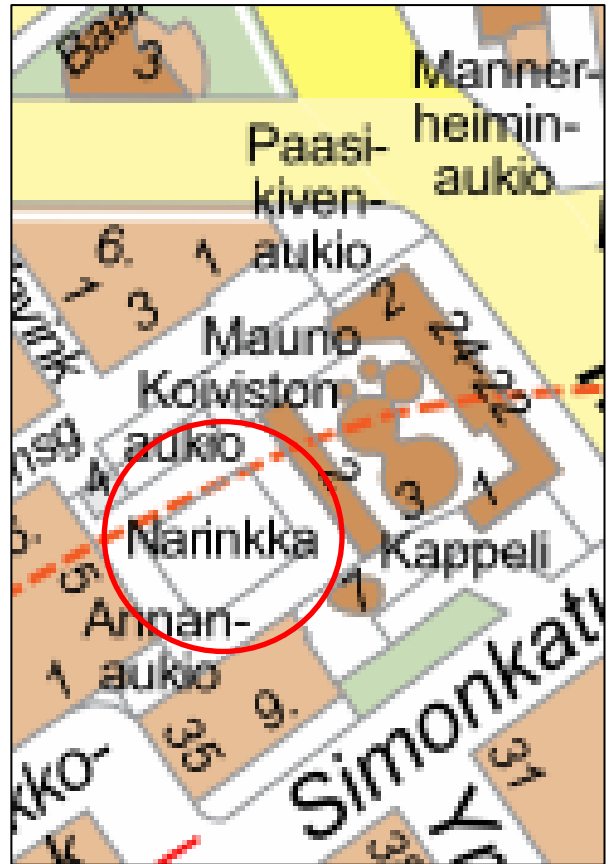

Trading times: 07-19 & 19-06

5. Simonpuistikko, Kampppi

Symbology:

-  trading slot for one vehicle or wagon
-  available area
- KT1**
 name and number of the trading slot
-  free area for pedestrians/rescue routes
-  lighting pole

Trading times: 07-19 & 19-06

Note, Shift list!

6. Narinkkatori, Kamppi

Symbology:

-  trading slot for one vehicle or wagon
-  available area
- KT1**
 name and number of the trading slot
-  free are for pedestrians/rescue routes
-  lighting pole

Trading time: 19-06

7. Kampintori, Kamppi

Symbology:

- trading slot for one vehicle or wagon
- available area
- KT1**

 name and number of the trading slot
- free are for pedestrians/rescue routes
- lighting pole

Trading times: 07-19 & 19-06

8. Kauppatori

Symbology:

-  trading slot for one vehicle or wagon
-  available area
- KT1**
 name and number of the trading slot
-  free are for pedestrians/rescue routes
-  lighting pole