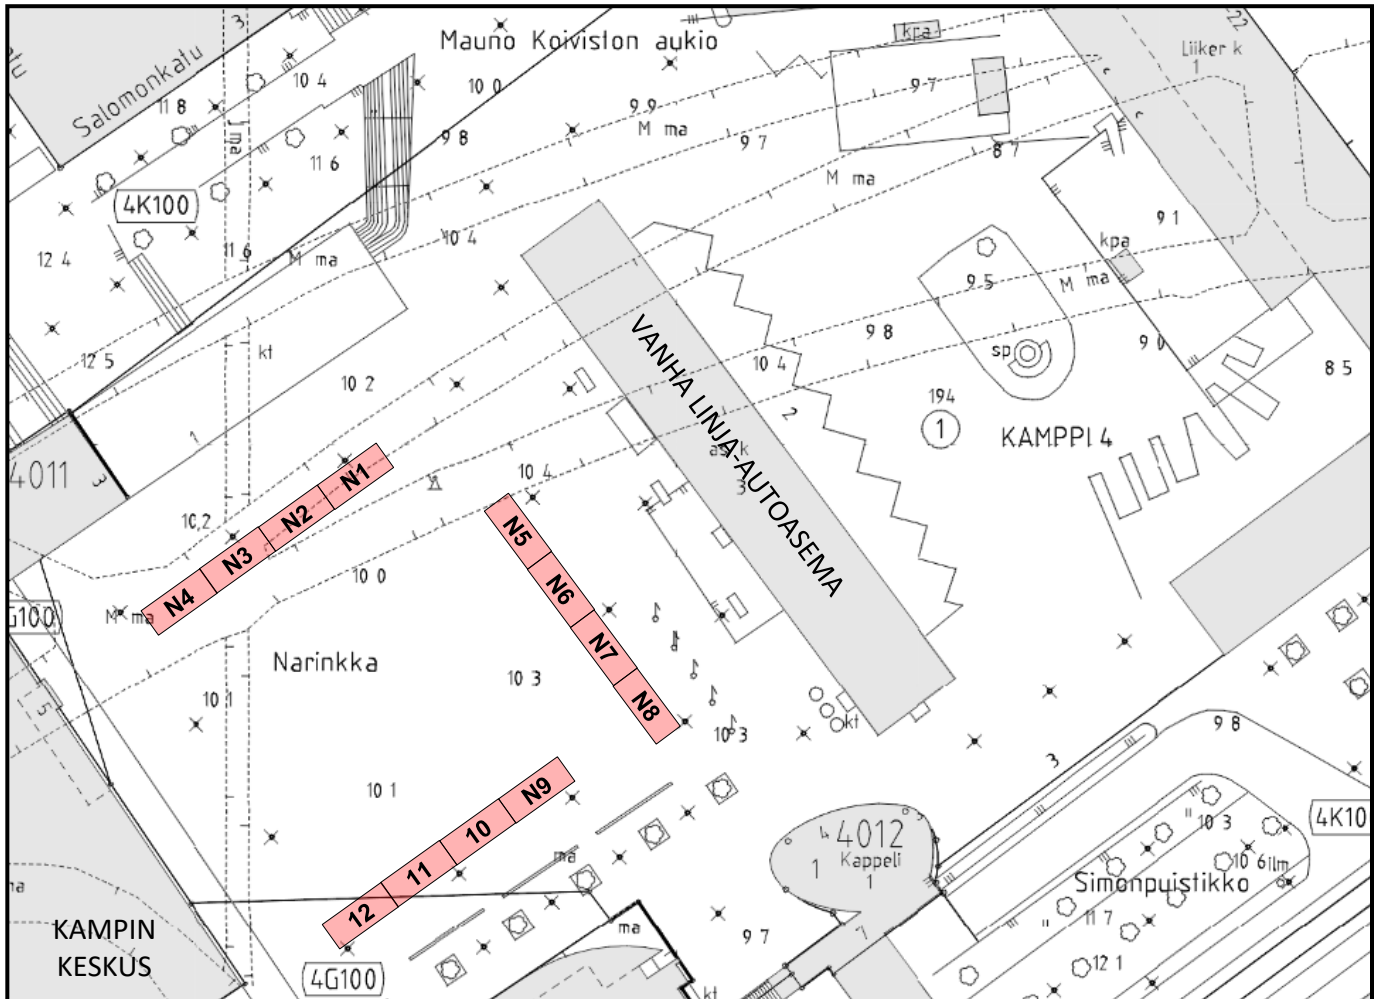

Trading time: 19-06