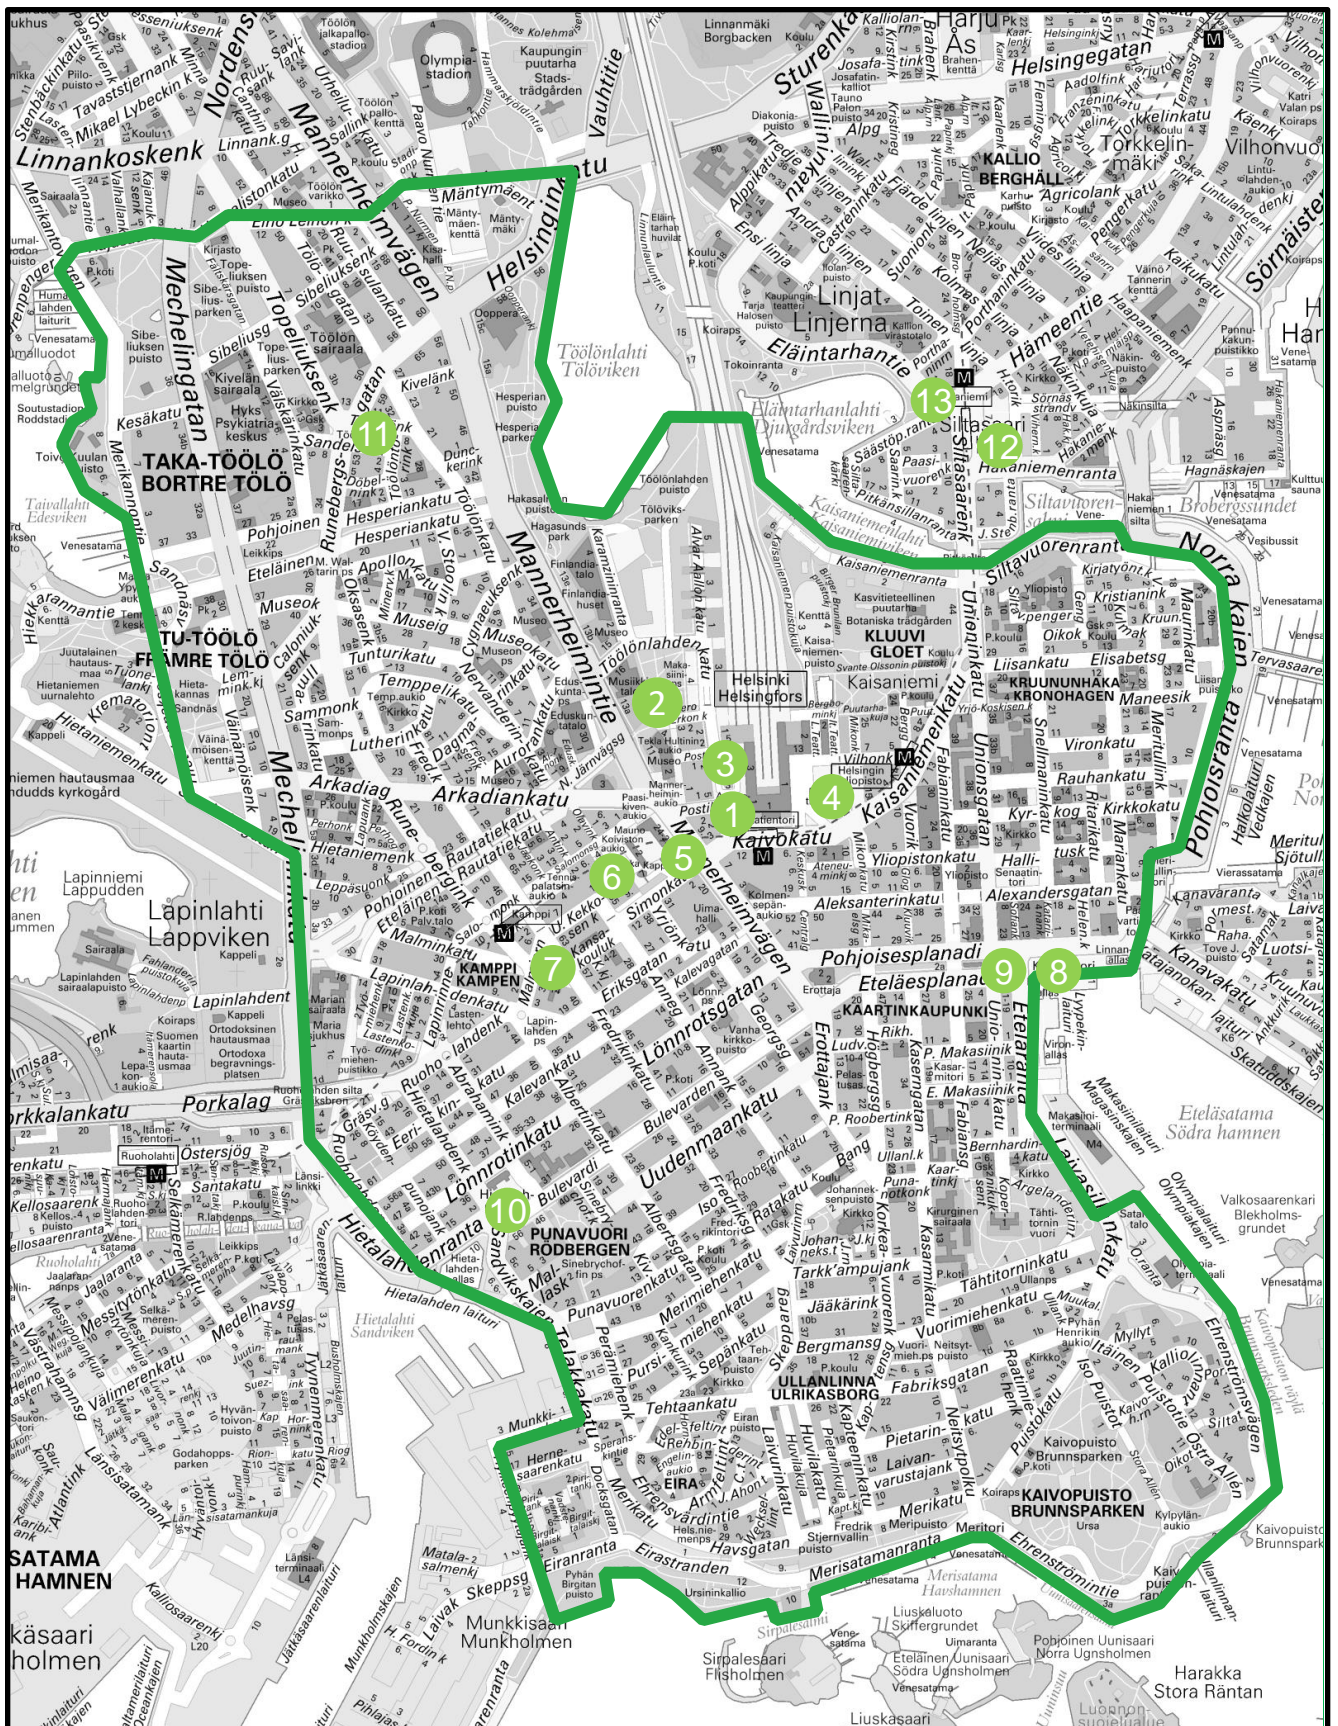

Helsinki

Trading spots for Food Trucks in Helsinki City Centre

Defined trading spots for food trucks in the city centre area

1. Asema-aukio

Symbology:

-  trading slot for one vehicle or wagon
-  available area
- KT1**
 name and number of the trading slot
-  free are for pedestrians/rescue routes
-  lighting pole