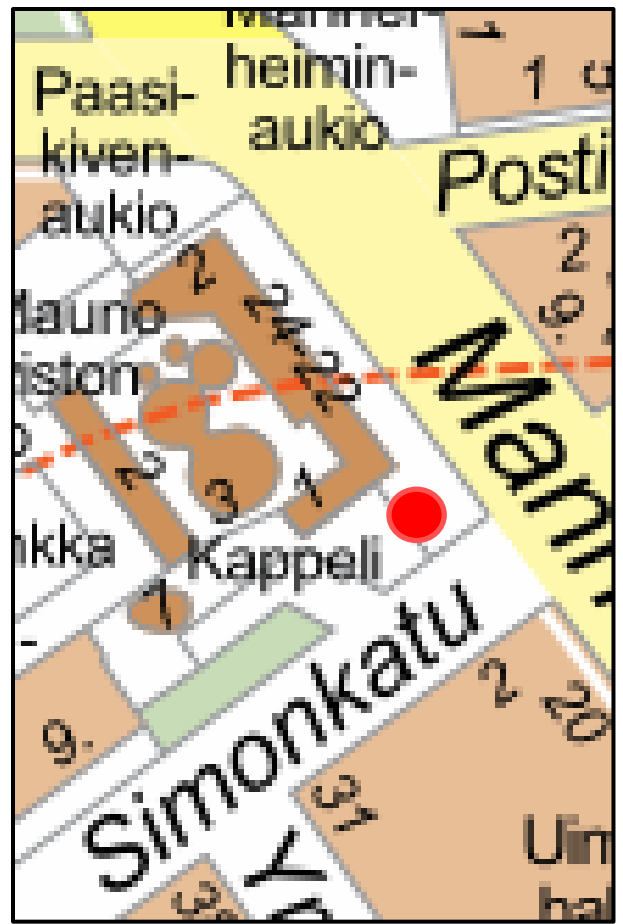

Trading times: 07-19 & 19-06

4. Rautatientori WINTER (1.10.-31.3.)

Symbology:

-  trading slot for one vehicle or wagon
-  available area
- KT1** name and number of the trading slot
-  free area for pedestrians/rescue routes
-  lighting pole

Trading times: 07-19 & 19-06

5. Simonpuistikko, Kampppi

Symbology:

-  trading slot for one vehicle or wagon
-  available area
- KT1**
 name and number of the trading slot
-  free area for pedestrians/rescue routes
-  lighting pole

Trading times: 07-19 & 19-06

Note, Shift list!

6. Narinkkatori, Kamppi

Symbology:

-  trading slot for one vehicle or wagon
-  available area
- KT1**
 name and number of the trading slot
-  free are for pedestrians/rescue routes
-  lighting pole

Trading time: 19-06

7. Kampintori, Kamppi

Symbology:

- trading slot for one vehicle or wagon
- available area
- KT1**

 name and number of the trading slot
- free are for pedestrians/rescue routes
- lighting pole