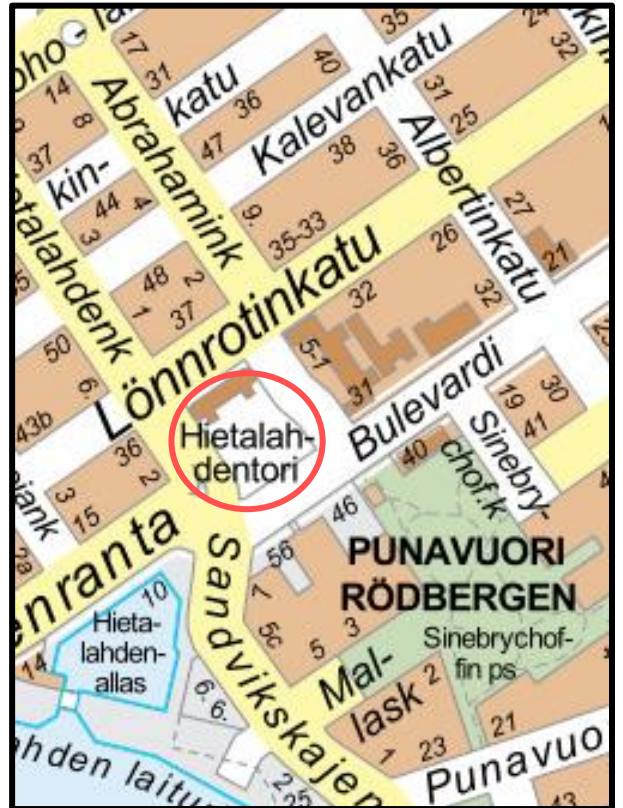

Trading times 20-03

9 Kukkatori (Havis Amanda)

Symbology:

-  trading slot for one vehicle or wagon
-  available area
- KT1**
 name and number of the trading slot
-  free are for pedestrians/rescue routes
-  lighting pole

Trading times 20-03

10. Hietalahdentori

Symbology:

-  trading slot for one vehicle or wagon
-  available area
- KT1**
 name and number of the trading slot
-  free are for pedestrians/rescue routes
-  lighting pole

Trading time klo 20-05

Not specific slots. The whole red squared area is available.

11. Töölöntori

Symbology:

-  trading slot for one vehicle or wagon
-  available area
- KT1**
 name and number of the trading slot
-  free are for pedestrians/rescue routes
-  lighting pole