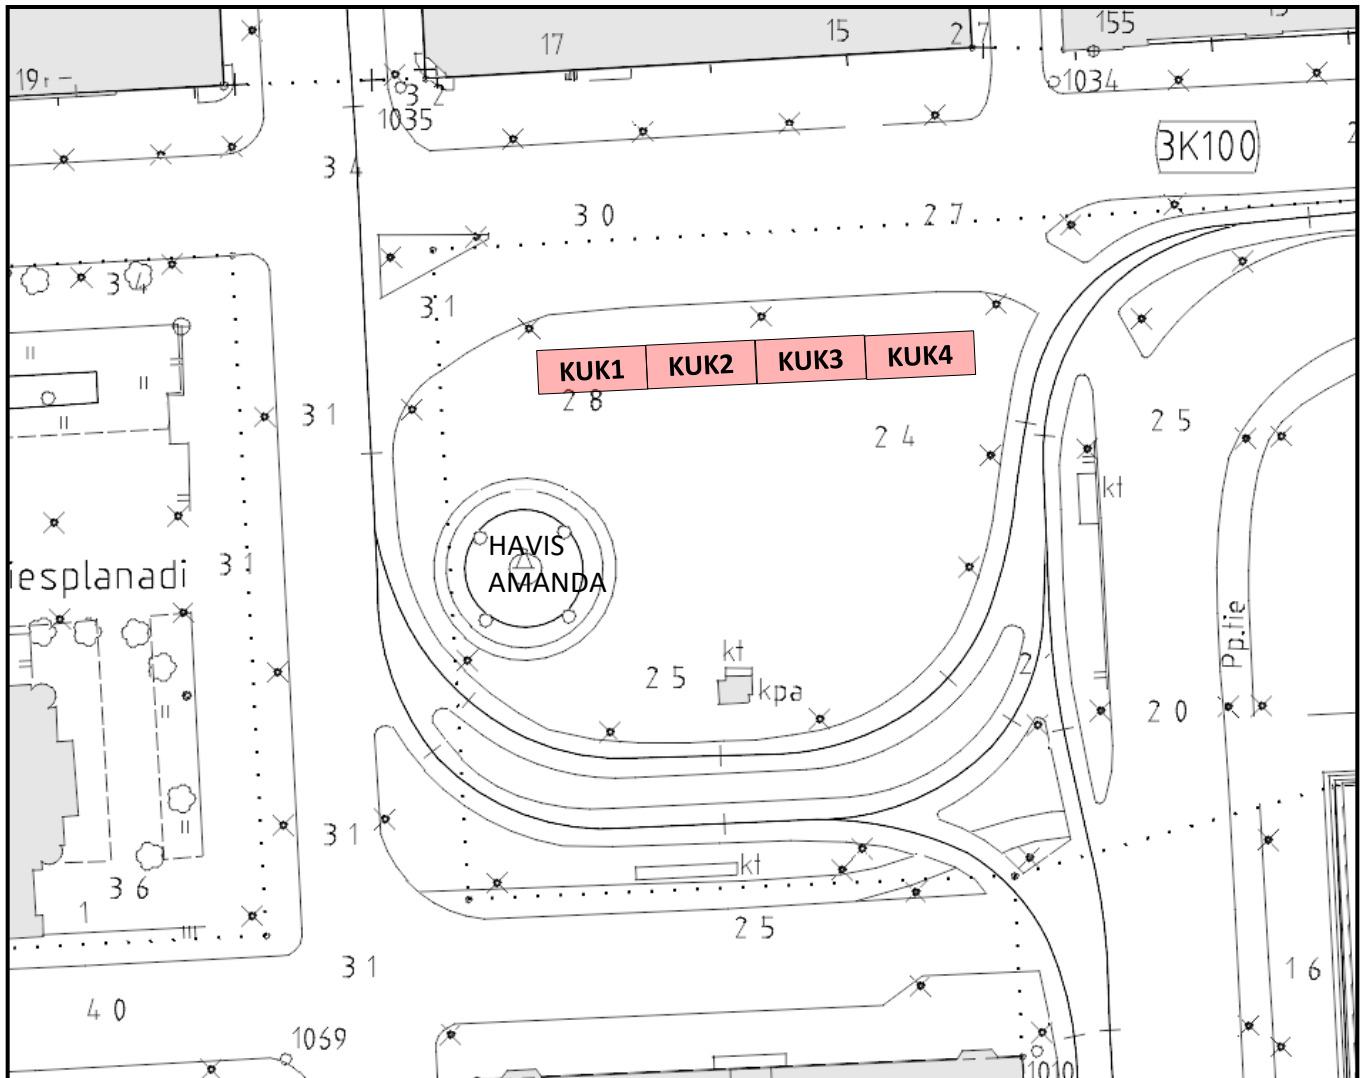

Trading times 20-03

9 Kukkatori (Havis Amanda)

Symbology:

-  trading slot for one vehicle or wagon
-  available area
- KT1**
 name and number of the trading slot
-  free are for pedestrians/rescue routes
-  lighting pole

Trading times 20-03

10. Hietalahdentori

Symbology:

-  trading slot for one vehicle or wagon
-  available area
- KT1**
 name and number of the trading slot
-  free are for pedestrians/rescue routes
-  lighting pole