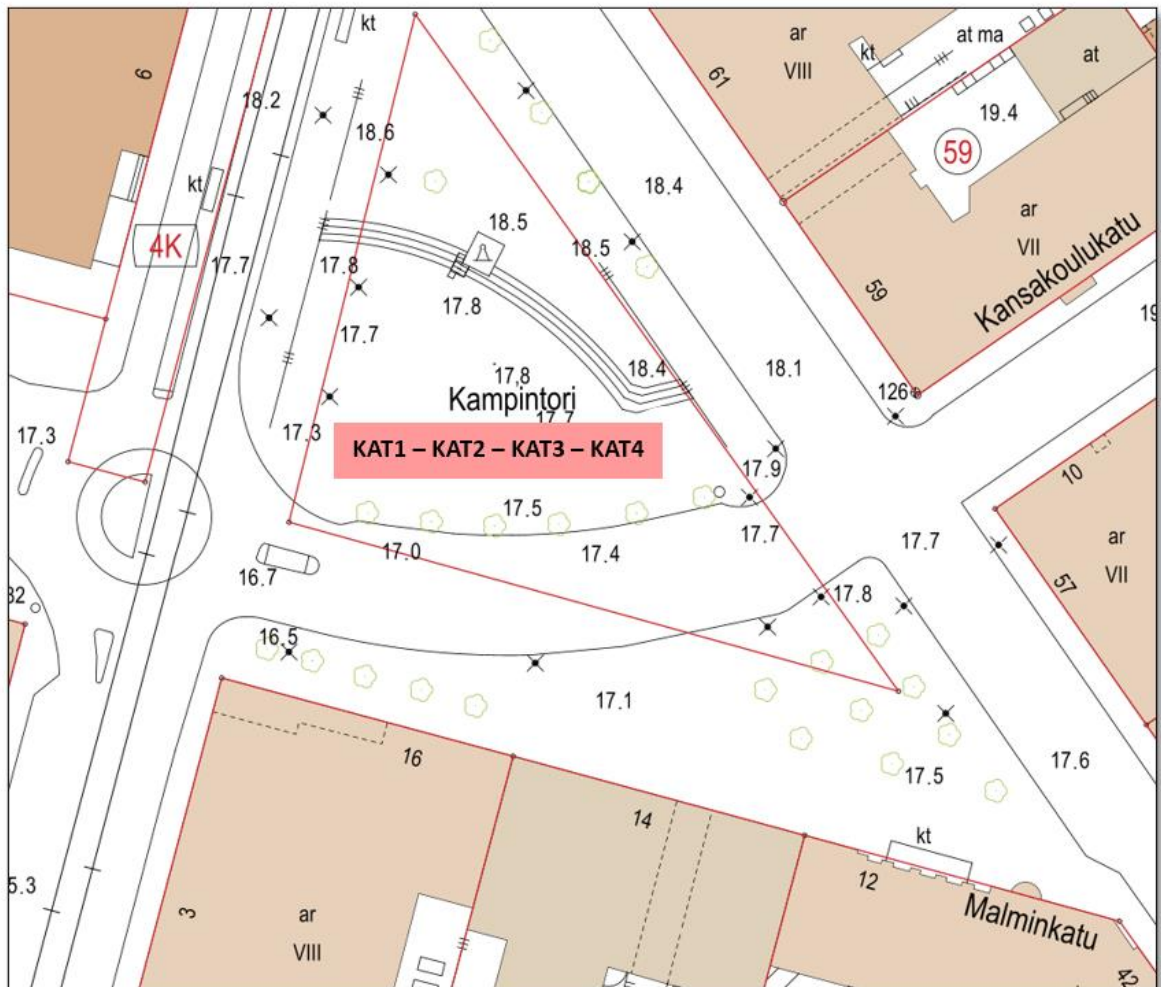

Trading times: 07-19 & 19-06

Note, Shift list!

6. Narinkkatori, Kamppi

Symbology:

-  trading slot for one vehicle or wagon
-  available area
- KT1**
 name and number of the trading slot
-  free are for pedestrians/rescue routes
-  lighting pole

Trading time: 19-06

7. Kampintori, Kamppi

Symbology:

- trading slot for one vehicle or wagon
- available area
- KT1**

 name and number of the trading slot
- free are for pedestrians/rescue routes
- lighting pole

Trading times: 07-19 & 19-06

8. Kauppatori

Symbology:

-  trading slot for one vehicle or wagon
-  available area
- KT1**
 name and number of the trading slot
-  free are for pedestrians/rescue routes
-  lighting pole