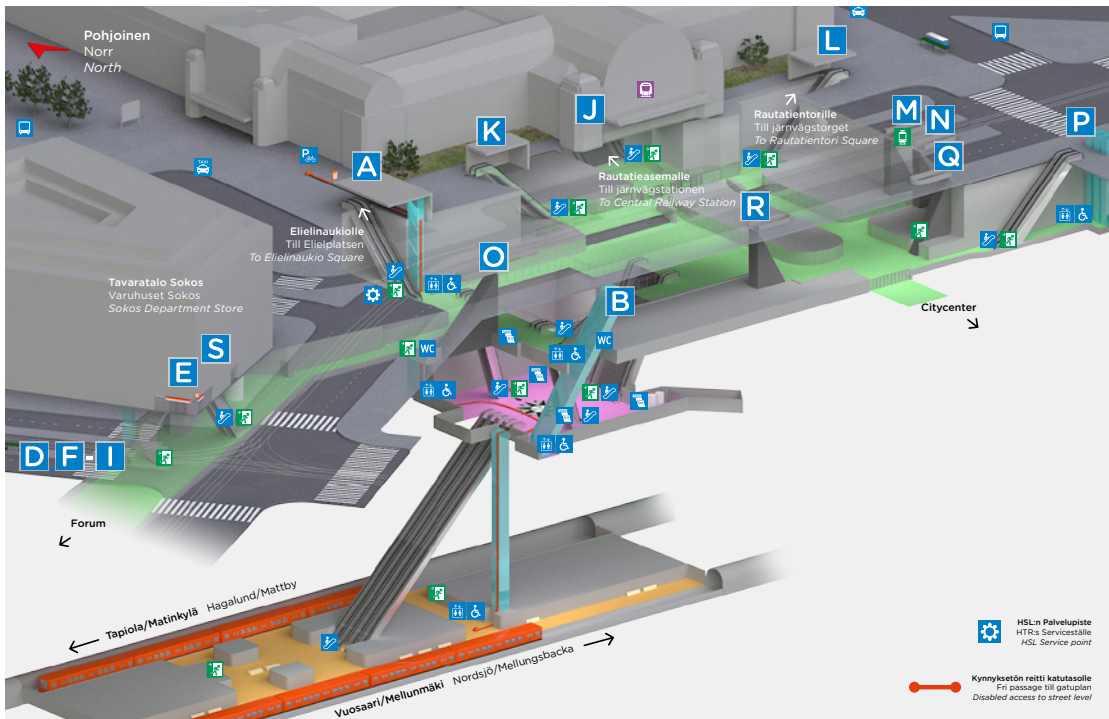

Kerros Plan Floor

Asematunneli Stationstunnel Station tunnel

-1

Kompassitaso Kompassplanet Compass level

-2

Laituritaso Plattformsplan Platform level

-3