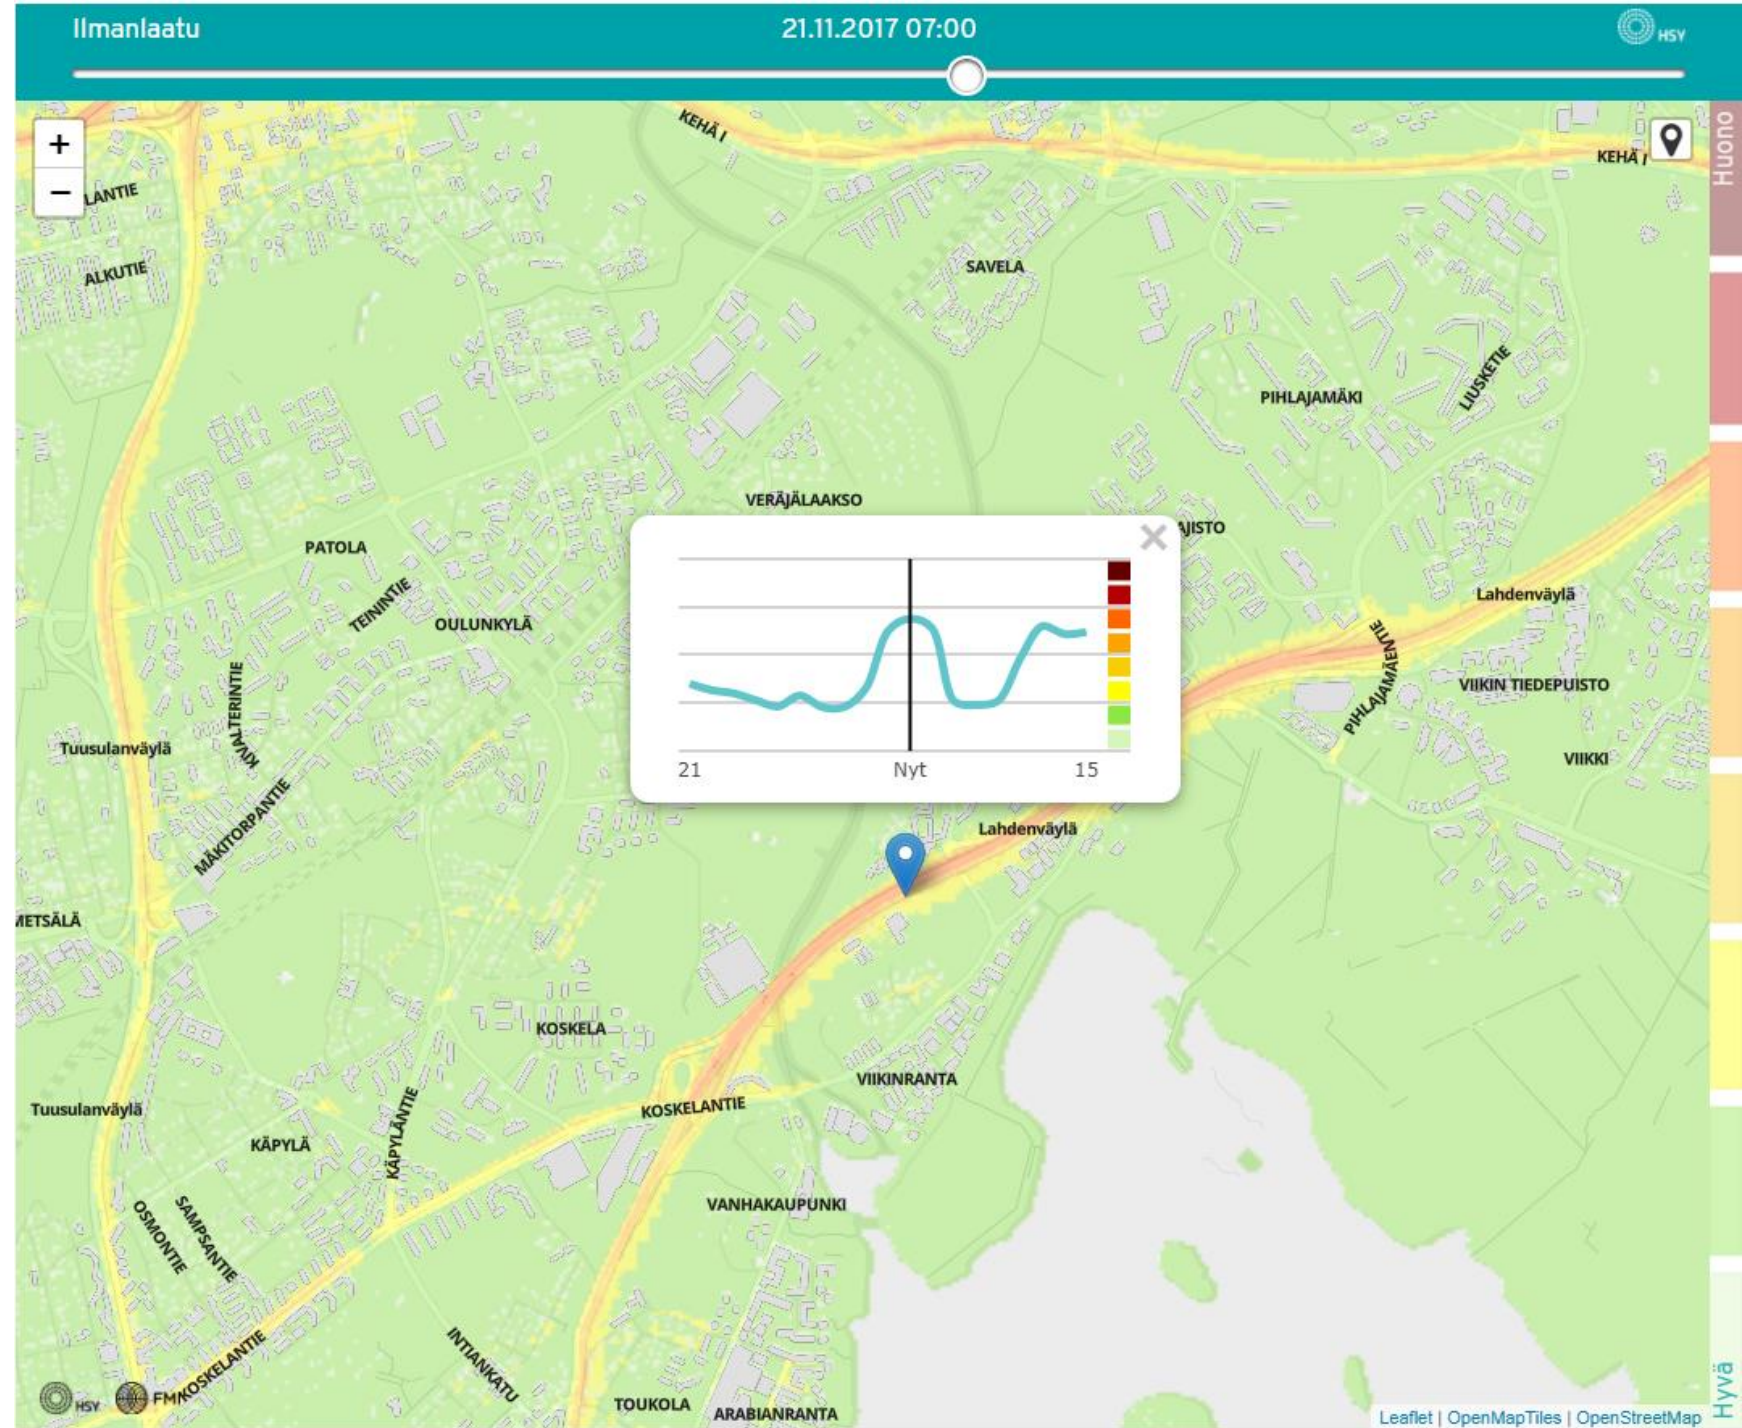

- Air Quality now (updating hourly)

Historic nitrogen dioxide (NO2) data

- NO2 annual average from all monitoring stations and passive sampling (updating once in a year)
- Area where NO2 (nitrogen dioxide) annual limit value is estimated to have been exceeded (updating once in a year)

Real time Air Quality Map

- Coming in 2018 to HSY's website
- Real time Air Quality and 8 hour forward and 8 hour backwards
- Updating hourly
- Open data? Maybe later...

Some ideas to utilise open air quality data