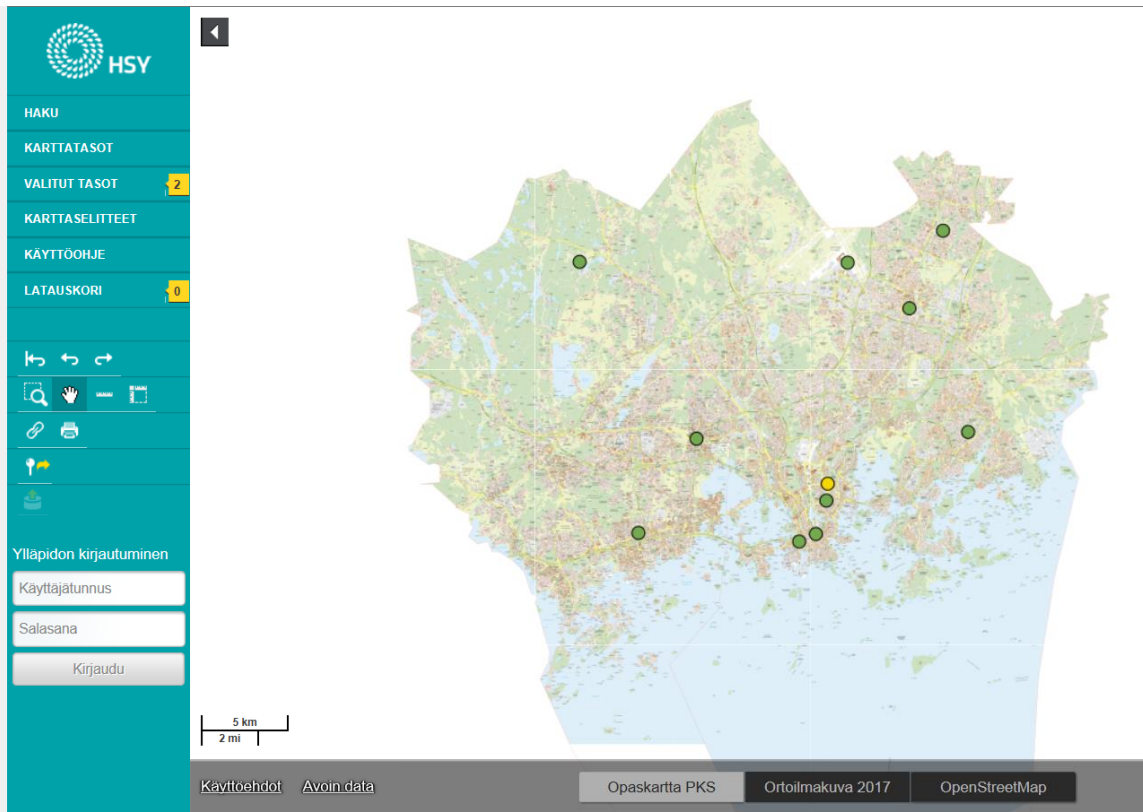

Kirjaudu omiin tietoihin

Sähköpostiosoite *

Salasana *

[Kirjaudu](#)

[Unohditko salasanasasi?](#)

<https://ilmatieteenlaitos.fi/avoin-data>

Open data in <http://kartta.hsy.fi/>

Real time air quality index

- Air Quality now (updating hourly)

Historic nitrogen dioxide (NO2) data

- NO2 annual average from all monitoring stations and passive sampling (updating once in a year)
- Area where NO2 (nitrogen dioxide) annual limit value is estimated to have been exceeded (updating once in a year)