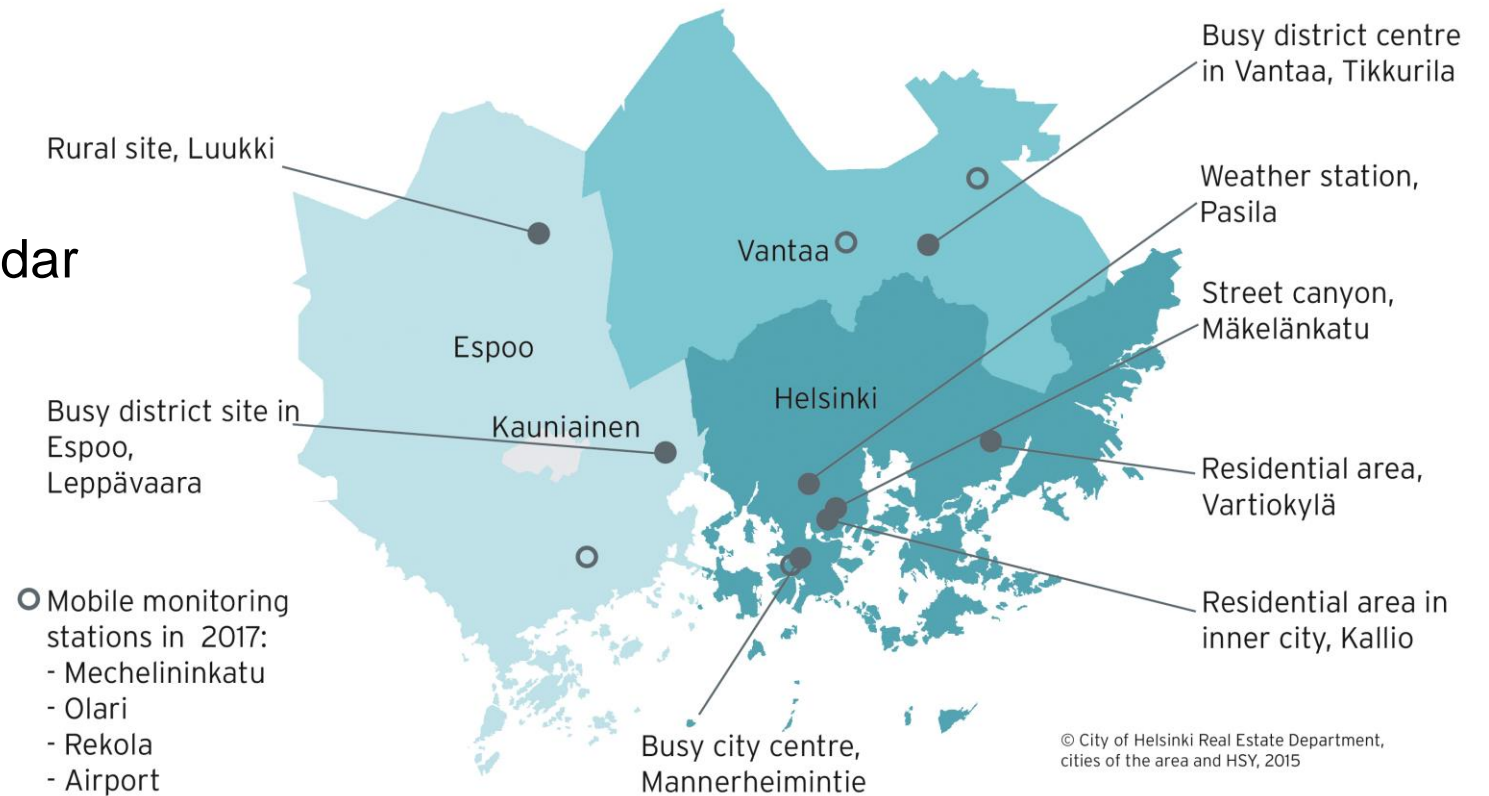

- 11 monitoring stations
 - 7 permanent
 - 4 mobile (relocated every calendar year)
- Hourly real time data

The permanent monitoring stations

Mobile monitoring stations in 2017

Mechelininkatu

Olari

Airport

Rekola

Monitoring NO₂ concentrations with passive samplers

- About 40-50 samplers per year around Helsinki Region
- Small
- Low cost
- No electricity
- Not real time data, monthly mean, annual mean
- Very reliable annual mean