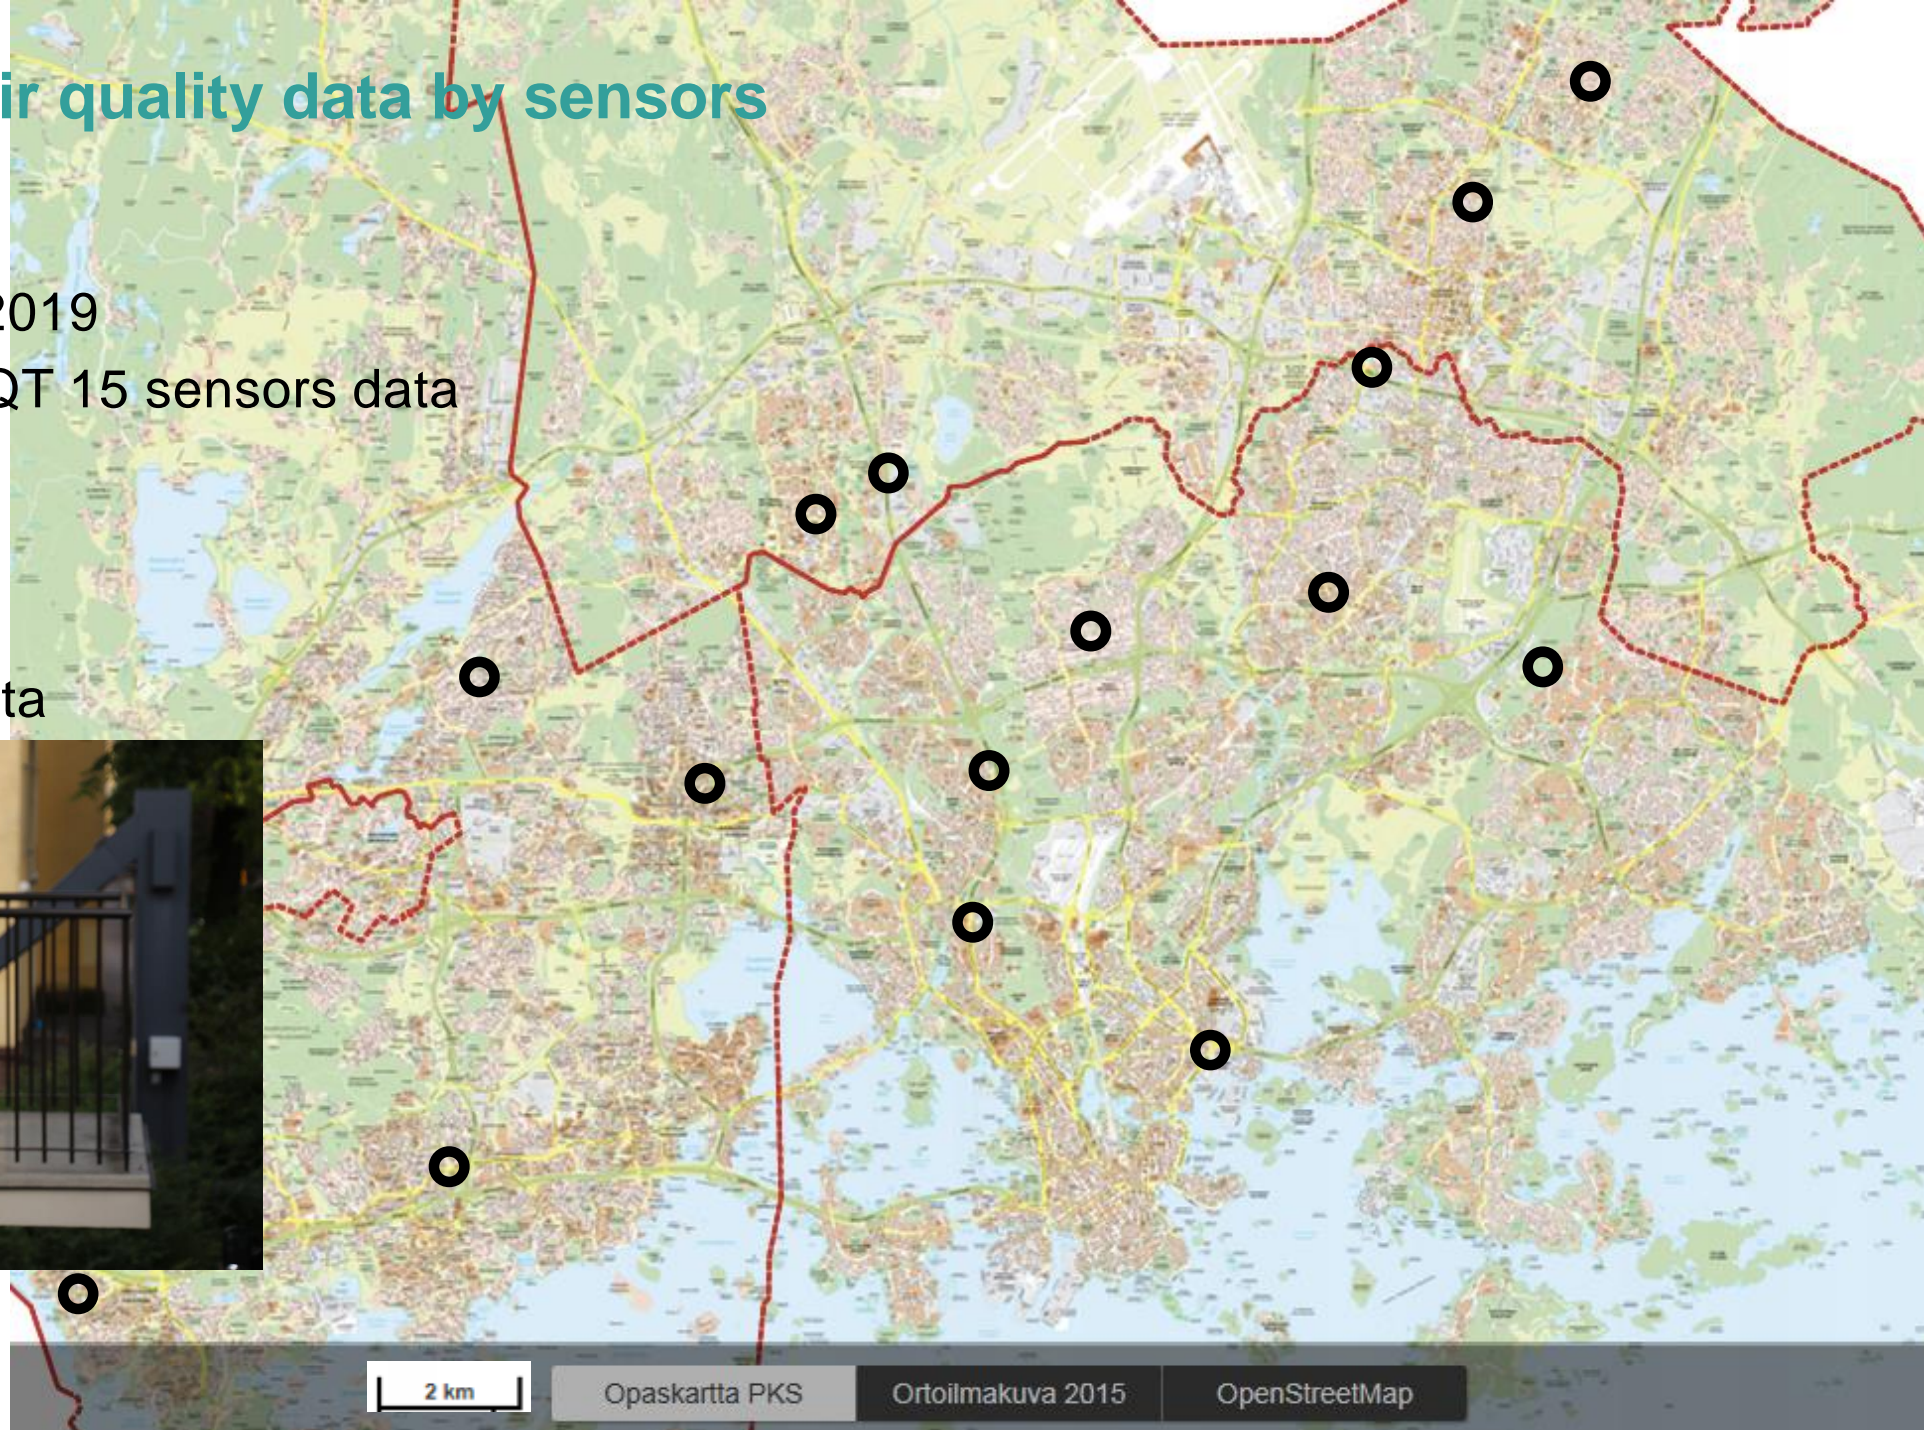

Supplementary air quality data by sensors

- HAQT project
- Data 2018 – April 2019
- Aim is to open HAQT 15 sensors data
- Small
- Needs electricity
- Hourly real time data