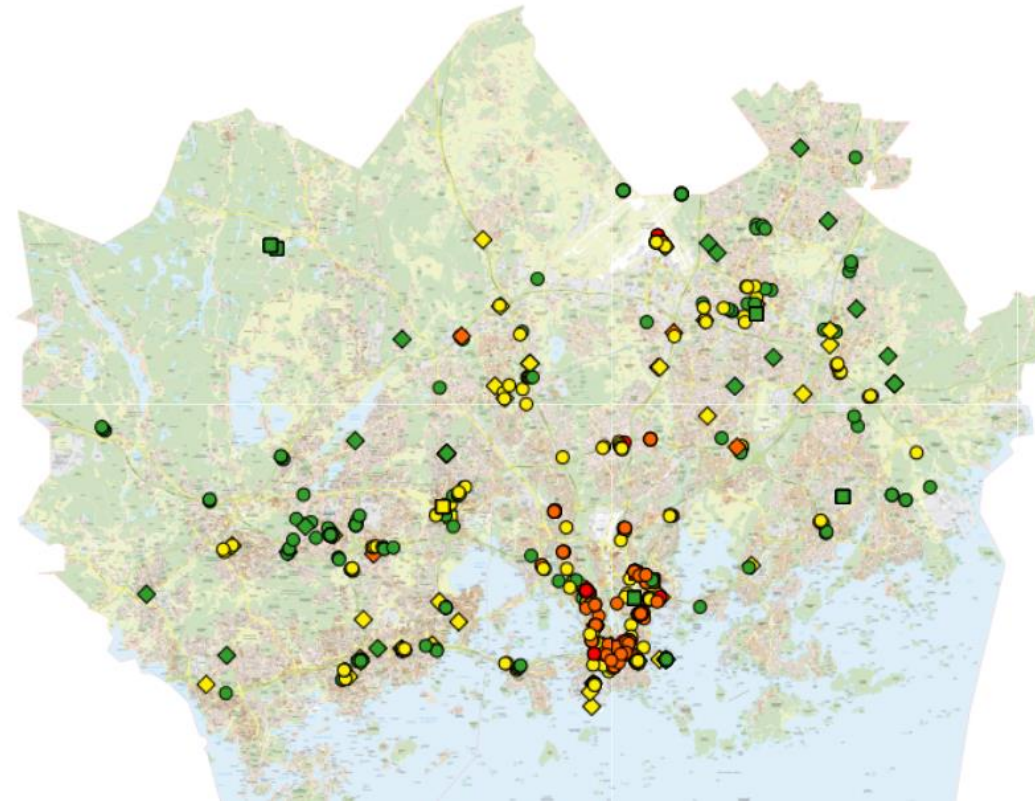

- 11 monitoring stations
 - 7 permanent
 - 4 mobile (relocated every calendar year)
- Hourly real time data

The permanent monitoring stations

Mobile monitoring stations in 2017

Mechelininkatu

Olari

Airport

Rekola

Monitoring NO₂ concentrations with passive samplers

- About 40-50 samplers per year around Helsinki Region
- Small
- Low cost
- No electricity
- Not real time data, monthly mean, annual mean
- Very reliable annual mean