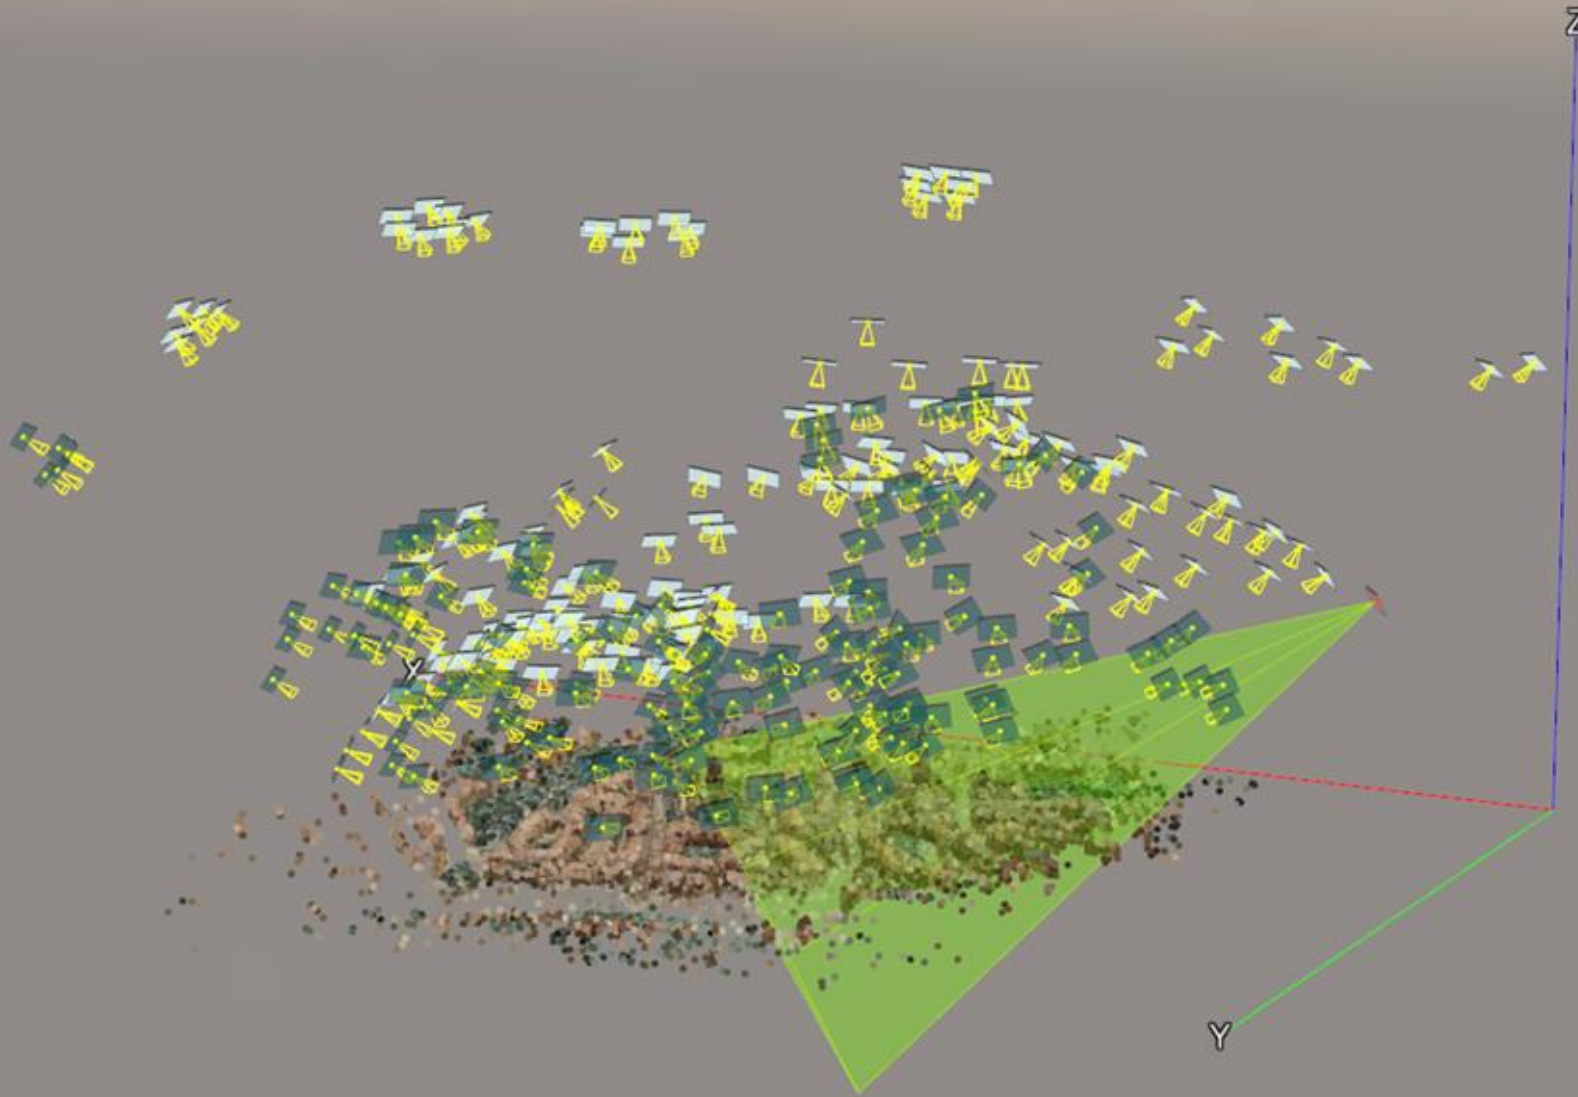

Kuvien ottopaikat on haettu automaattisesti

Helsinki

KUVAUS

KUVIEN JA KAMEROIDEN TIEDOT

TUKIPISTEET

ILMAKOLMIOINTI

REKONSTRUOINTI